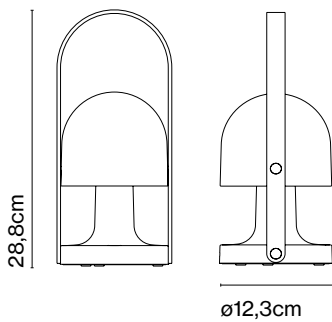

FollowMe

Inma Bermúdez

marset

FollowMe

FollowMe

LED 4,7W Warm light
Luminaire 135lm
Light Source 240lm
(included)

Battery:

5 hours in peak power
10 hours in half power
20 hours in a quarter power