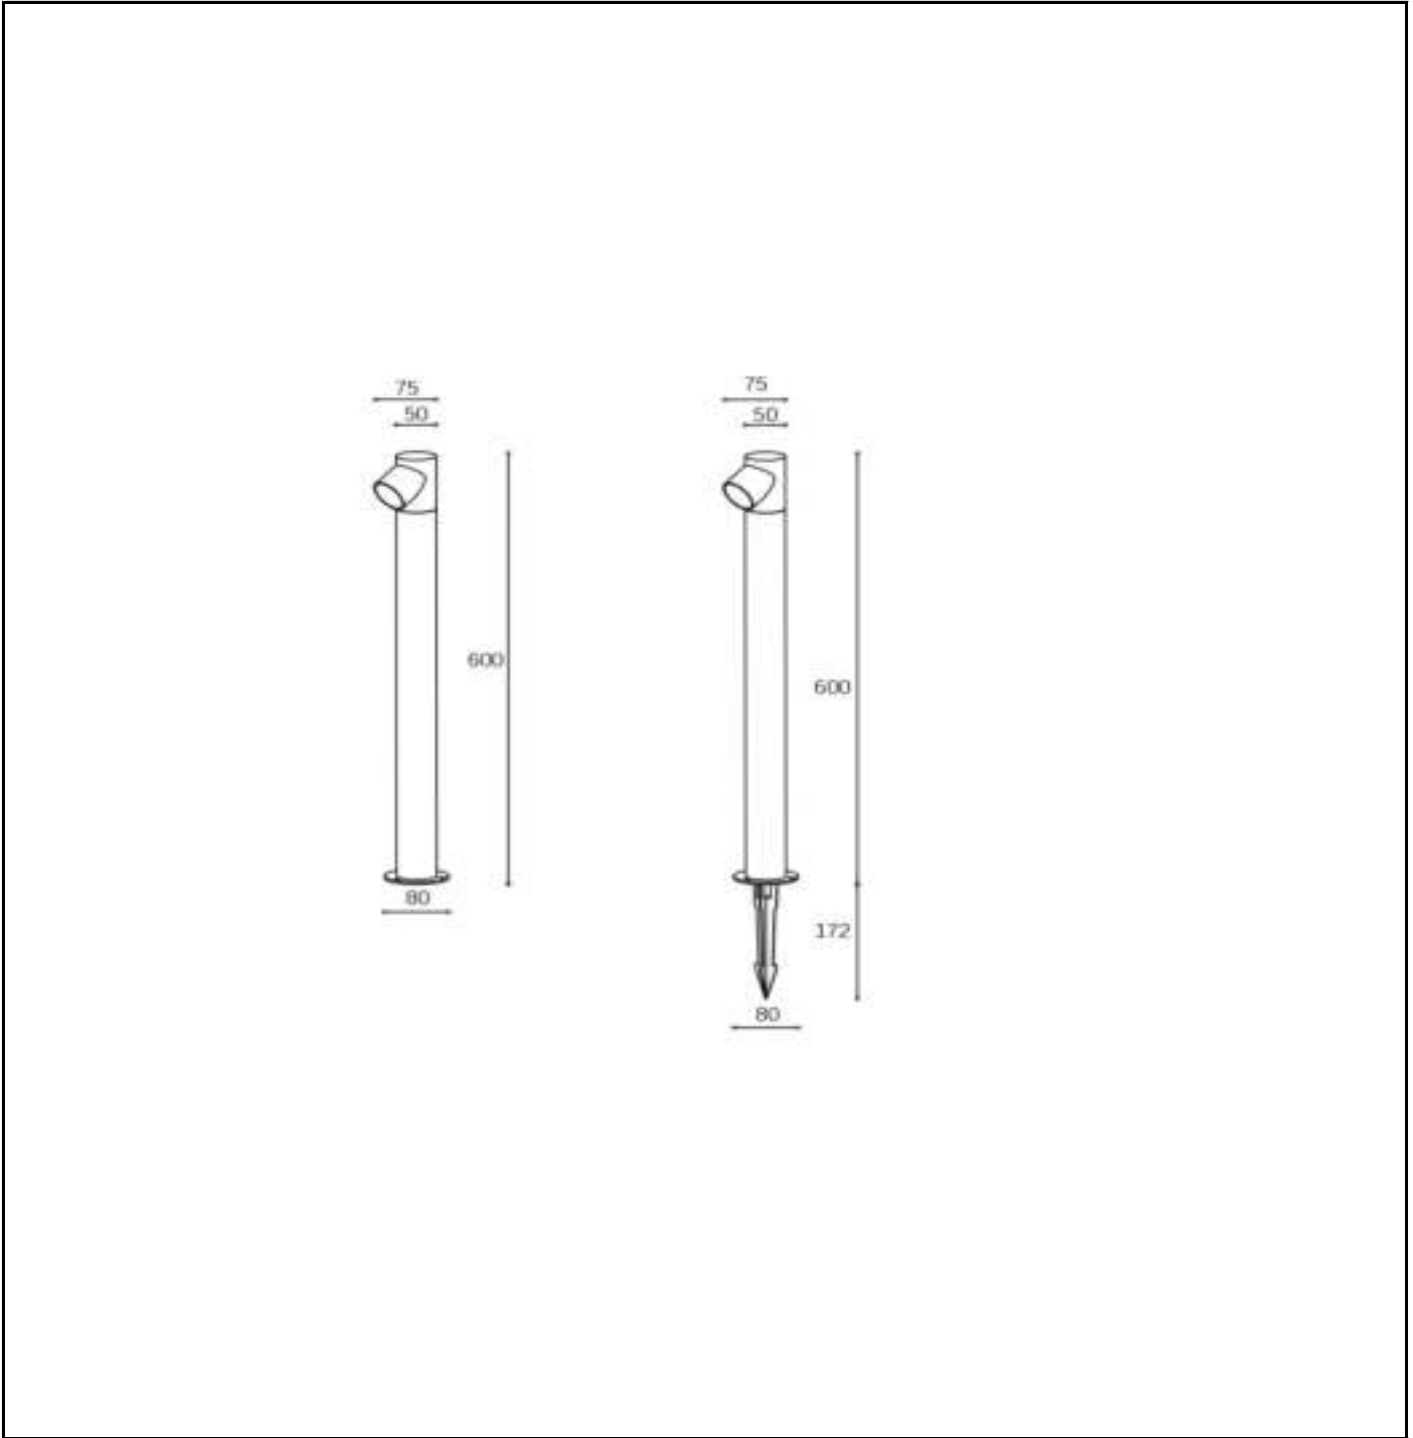

LUCIDE

General

Dimensions LxW xH: 8cm x 8,3cm x 60cm
Main material: Aluminum
Color: Black
Style: Modern
Shape: Tube
Weight: 1,00kg
Warranty: 3 Years

Specifications

Dimmable: No
Light direction: Downlight
Adjustable in height: Not In Height Adjustable
Directional: Not Directional
Cable: No Cable On Product
Sensor: Without Sensor
Control: Light Switch Control
Power supply: Adapter/Power Grid
IP-Class: 65
Electric Class: 1
Number of light sources: 1
Lamp socket: Integrated LED
Wattage: 1x 6W
Power requirements: 220-240V~50Hz
Lumen: 1x 270Lm
Colour temperature: 3000K
Beam angle (if directional): 75°
Color Rendering Index: 80
Expected lifetime: 30000h

For more specifications of this product please visit
www.lucide.com

IBAMBA

Item number: 15850/05/30
EAN code: 54 112 12 152 14 5

IP44

IP54

IP65

IP67

The explanation of the IP ratings can be found in the safety instructions.

For more specifications or dimensions of this product please visit www.lucide.com