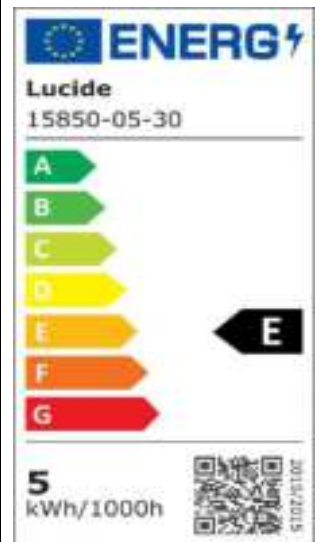

LUCIDE

General

Dimensions LxW xH: 8cm x 8,3cm x 60cm
Main material: Aluminum
Color: Black
Style: Modern
Shape: Tube
Weight: 1,00kg
Warranty: 3 Years

Specifications

Dimmable: No
Light direction: Downlight
Adjustable in height: Not In Height Adjustable
Directional: Not Directional
Cable: No Cable On Product
Sensor: Without Sensor
Control: Light Switch Control
Power supply: Adapter/Power Grid
IP-Class: 65
Electric Class: 1
Number of light sources: 1
Lamp socket: Integrated LED
Wattage: 1x 6W
Power requirements: 220-240V~50Hz
Lumen: 1x 270Lm
Colour temperature: 3000K
Beam angle (if directional): 75°
Color Rendering Index: 80
Expected lifetime: 30000h

For more specifications of this product please visit
www.lucide.com

IBAMBA

Item number: 15850/05/30
EAN code: 54 112 12 152 14 5

IP44

IP54

IP65

IP67

The explanation of the IP ratings can be found in the safety instructions.