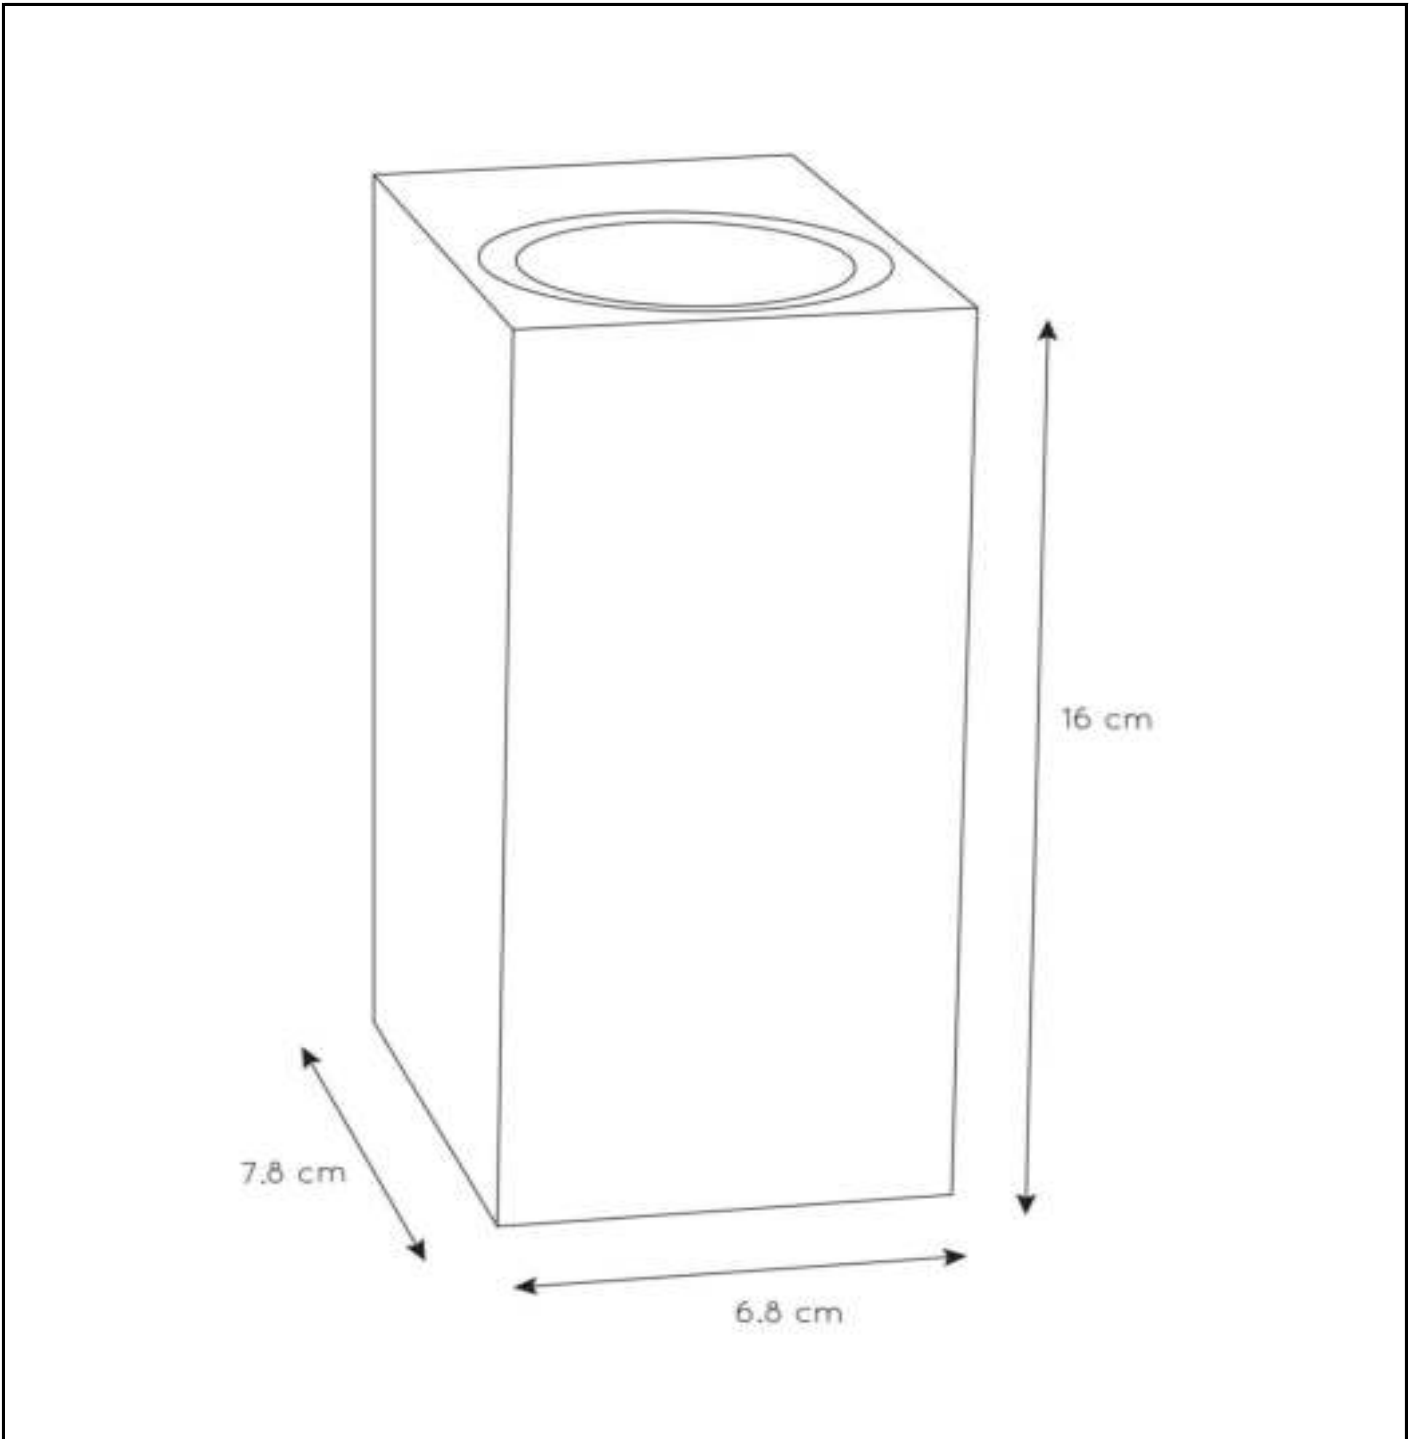

LUCIDE

Item number: 69800/02/30
EAN code: 54 112 12690 067

ZARO

**RECOMMENDED LUCIDE
LIGHT SOURCE**

49006/05/30
Dimmable: Yes
Included: No

General

Dimensions LxW xH: 6,8cm x 7,8cm x 16cm
Main material: Aluminum
Color: Black
Style: Modern
Shape: Rectangle
Weight: 0,55kg
Warranty: 2 Years

Specifications

Dimmable: Yes
Light direction: Uplight & Downlight
Adjustable in height: Not In Height Adjustable
Directional: Not Directional
Cable: No Cable On Product
Sensor: Without Sensor
Control: Light Switch Control
Power supply: Adapter/Power Grid
IP-Class: 44
Electric Class: 1
Number of light sources: 2
Lamp socket: GU10
Wattage: 2 x 35W
Power requirements: 220-240V~50Hz

For more specifications of this product please visit
www.lucide.com

ZARO

Item number: 69800/02/30
EAN code: 54 112 12690 067

IP44

IP54

IP65

IP67

The explanation of the IP ratings can be found in the safety instructions.

For more specifications or dimensions of this product please visit www.lucide.com