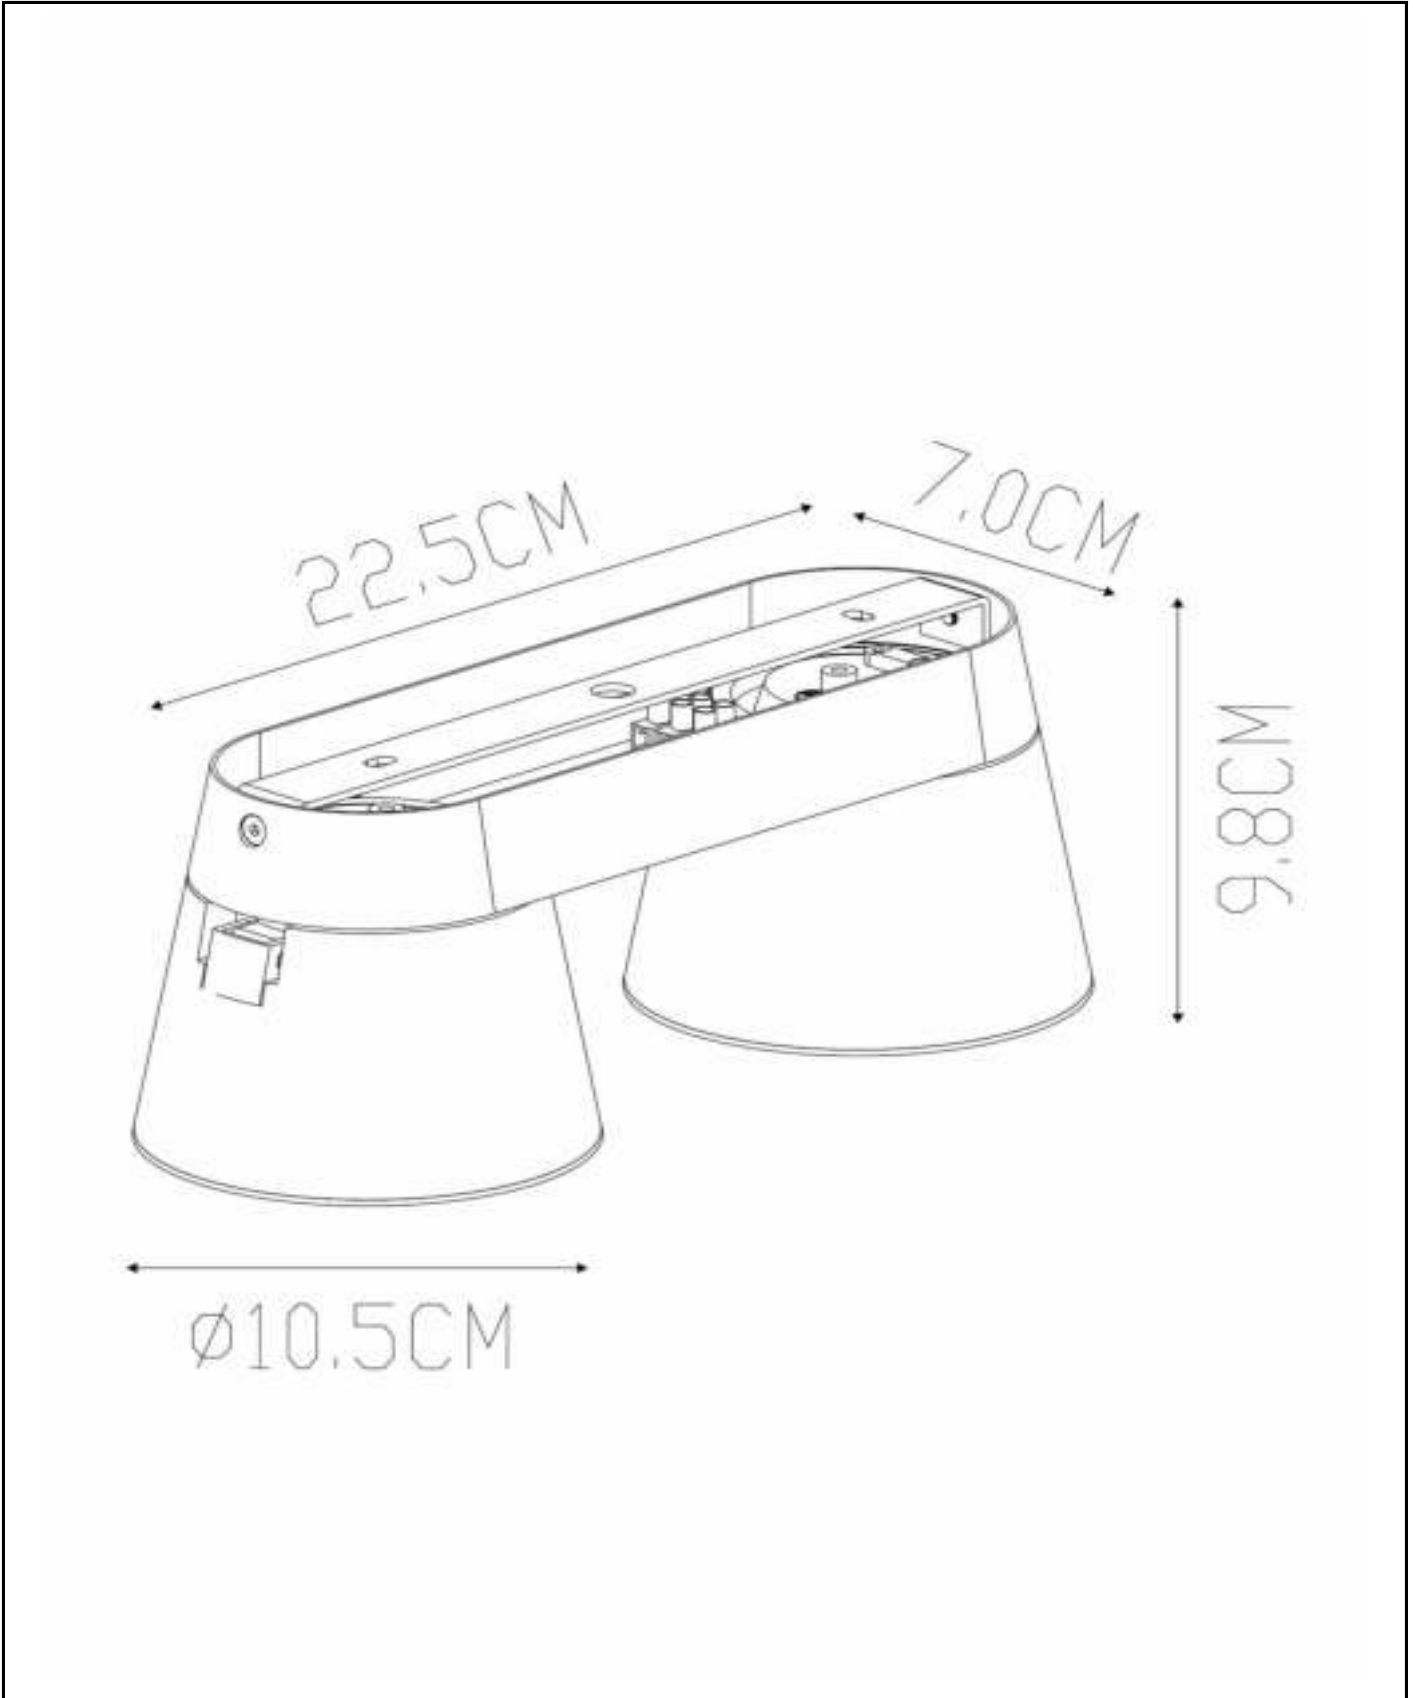

LUCIDE

**RECOMMENDED LUCIDE
LIGHT SOURCE**

49006/05/30
Dimmable: Yes
Included: No

General

Dimensions LxW xH: 22,5cm x 10,5cm x 9,8cm
Main material: Metal
Ceiling rose material: Metal
Color: Black
Style: Modern
Shape: Rectangle
Weight: 0,78kg
Warranty: 2 Years

Specifications

Dimmable: Yes
Light direction: Downlight
Adjustable in height: Not In Height Adjustable
Directional: Rotatable & Tiltable (360 Degrees)
Cable: No Cable On Product
Sensor: Without Sensor
Control: Light Switch Control
Power supply: Adapter/Power Grid
IP-Class: 20
Electric Class: 1
Number of light sources: 2
Lamp socket: GU10
Wattage: 2 x 50W
Power requirements: 220-240V~50Hz

For more specifications of this product please visit
www.lucide.com

TRIGONO

Item number: 09935/02/30
EAN code: 54 112 120 93 134

For more specifications or dimensions of this product please visit www.lucide.com