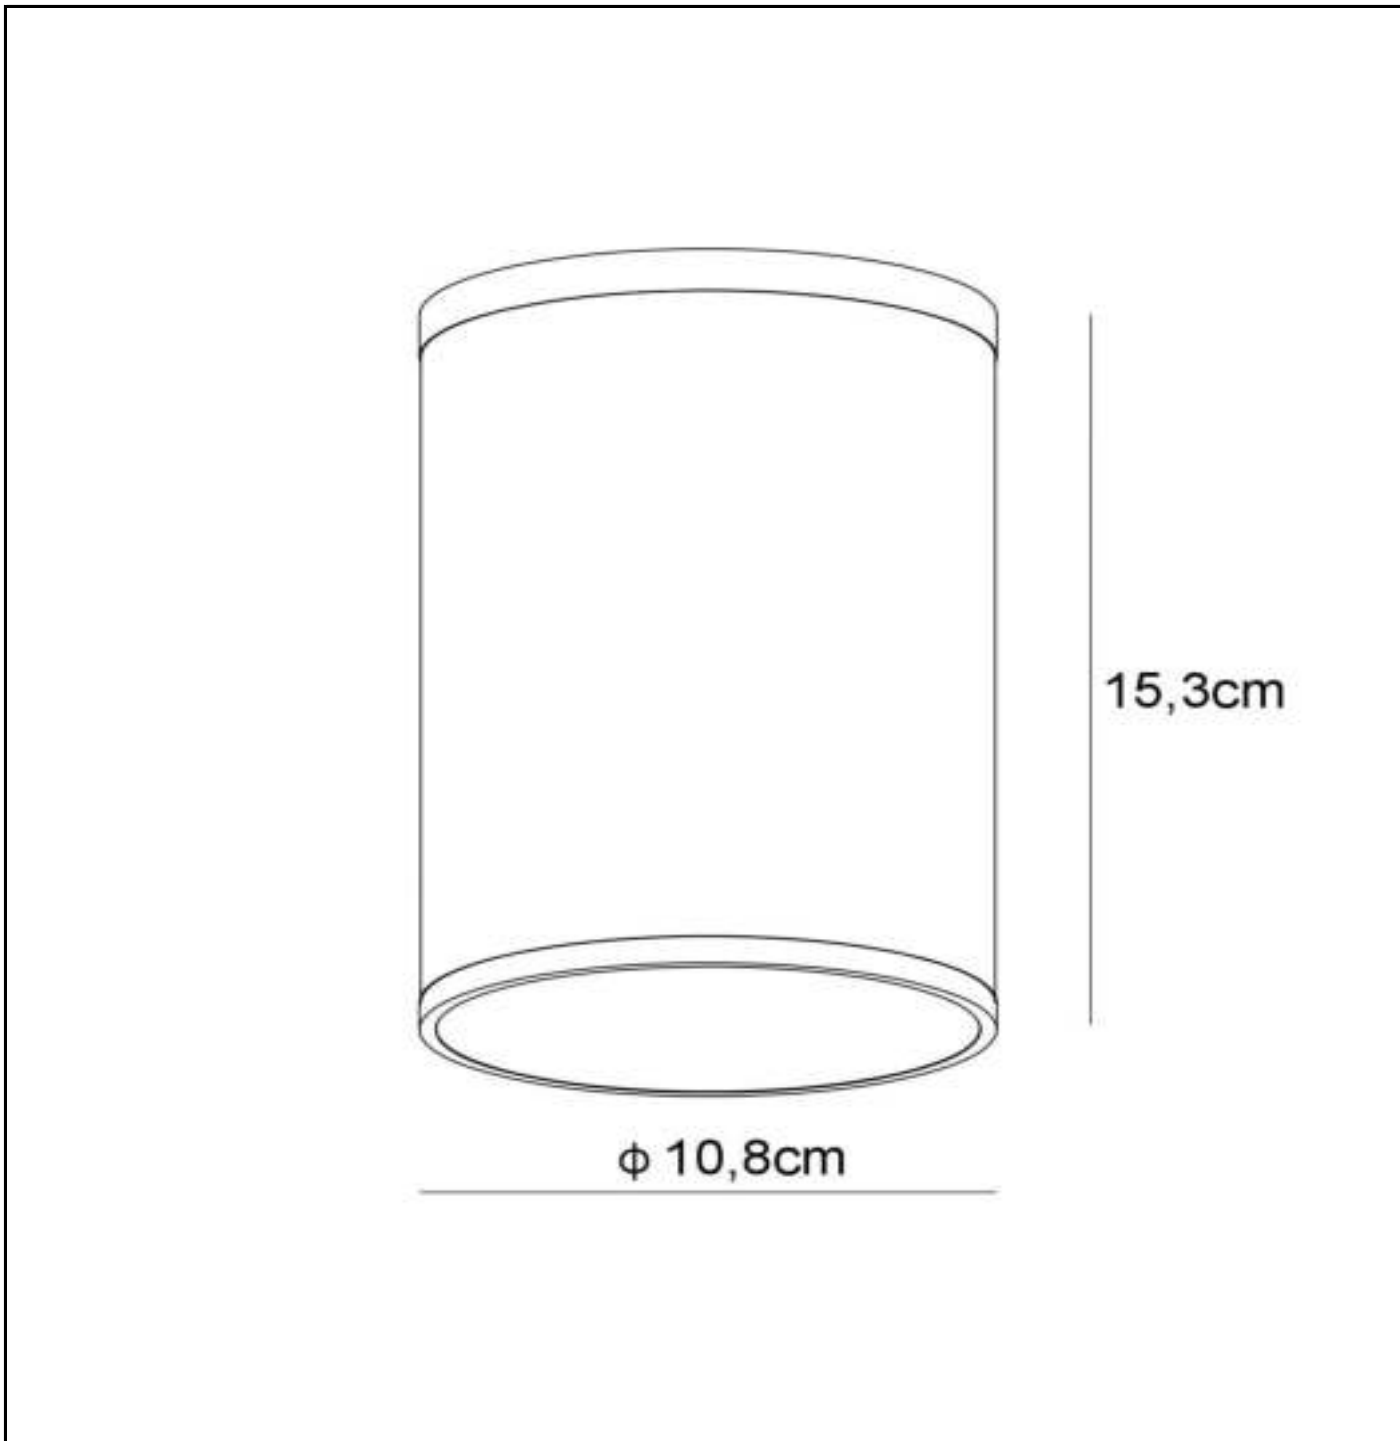

LUCIDE

**RECOMMENDED LUCIDE
LIGHT SOURCE**

49020/05/60
Dimmable: Yes
Included: No

Item number: 27870/01/30
EAN code: 54 112 1227120 4

TUBIX

General

Dimensions LxW xH: 10,8cm x 10,8cm x 15,3cm
Main material: Aluminum
Color: Anthracite
Style: Modern
Shape: Cylinder
Weight: 0,65kg
Warranty: 2 Years

Specifications

Dimmable: Yes
Light direction: Downlight
Adjustable in height: Not In Height Adjustable
Directional: Not Directional
Cable: No Cable On Product
Sensor: Without Sensor
Control: Light Switch Control
Power supply: Adapter/Power Grid
IP-Class: 54
Electric Class: 1
Number of light sources: 1
Lamp socket: E27
Wattage: 1x 24W
Power requirements: 220-240V~50Hz

For more specifications of this product please visit
www.lucide.com

TUBIX

Item number: 27870/01/30

EAN code: 54 112 1227 120 4

IP44

IP54

IP65

IP67