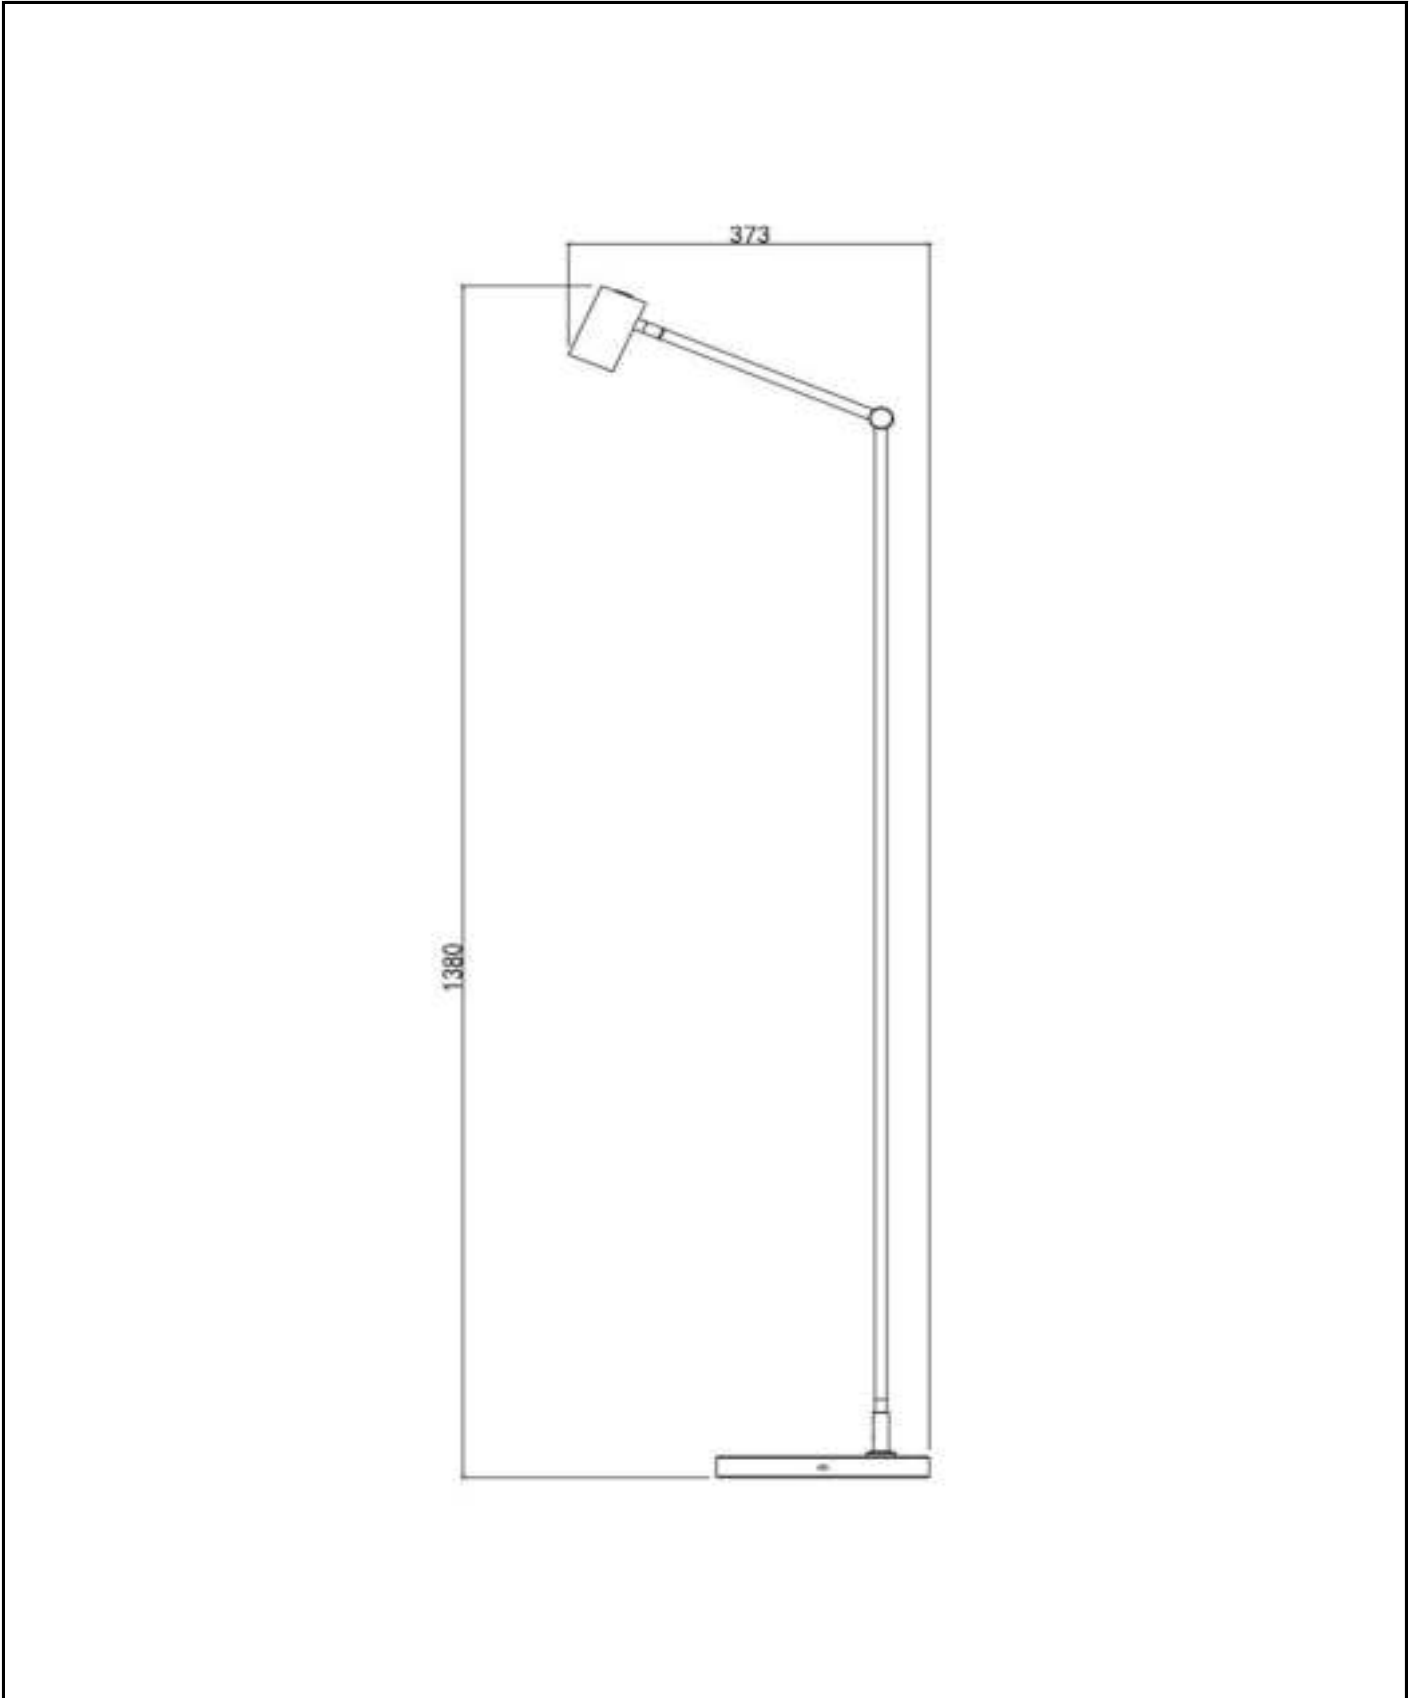

L U C I D E

General

Dimensions LxW xH: 37,3cm x 22cm x 138cm

Main material: Metal

Color: Black

Style: Modern

Shape: Cylinder

Weight: 3,25kg

Light direction: Downlight

Adjustable in height: Not In Height Adjustable

Directional: Not Directional

Cable: Yes, with separate USB cable with plug

Cable length: 150 cm

Sensor: Without Sensor

Control: Touch Dimmer - On The Product

Colour temperature: 2700 K

Beam angle (if directional): 120°

Color Rendering Index: 80

Expected lifetime: 10000h

For more specifications of this product please visit

www.lucide.com

TIPIK

Item number: 36722/03/30
EAN code: 54 112 1236 1349

For more specifications or dimensions of this product please visit www.lucide.com