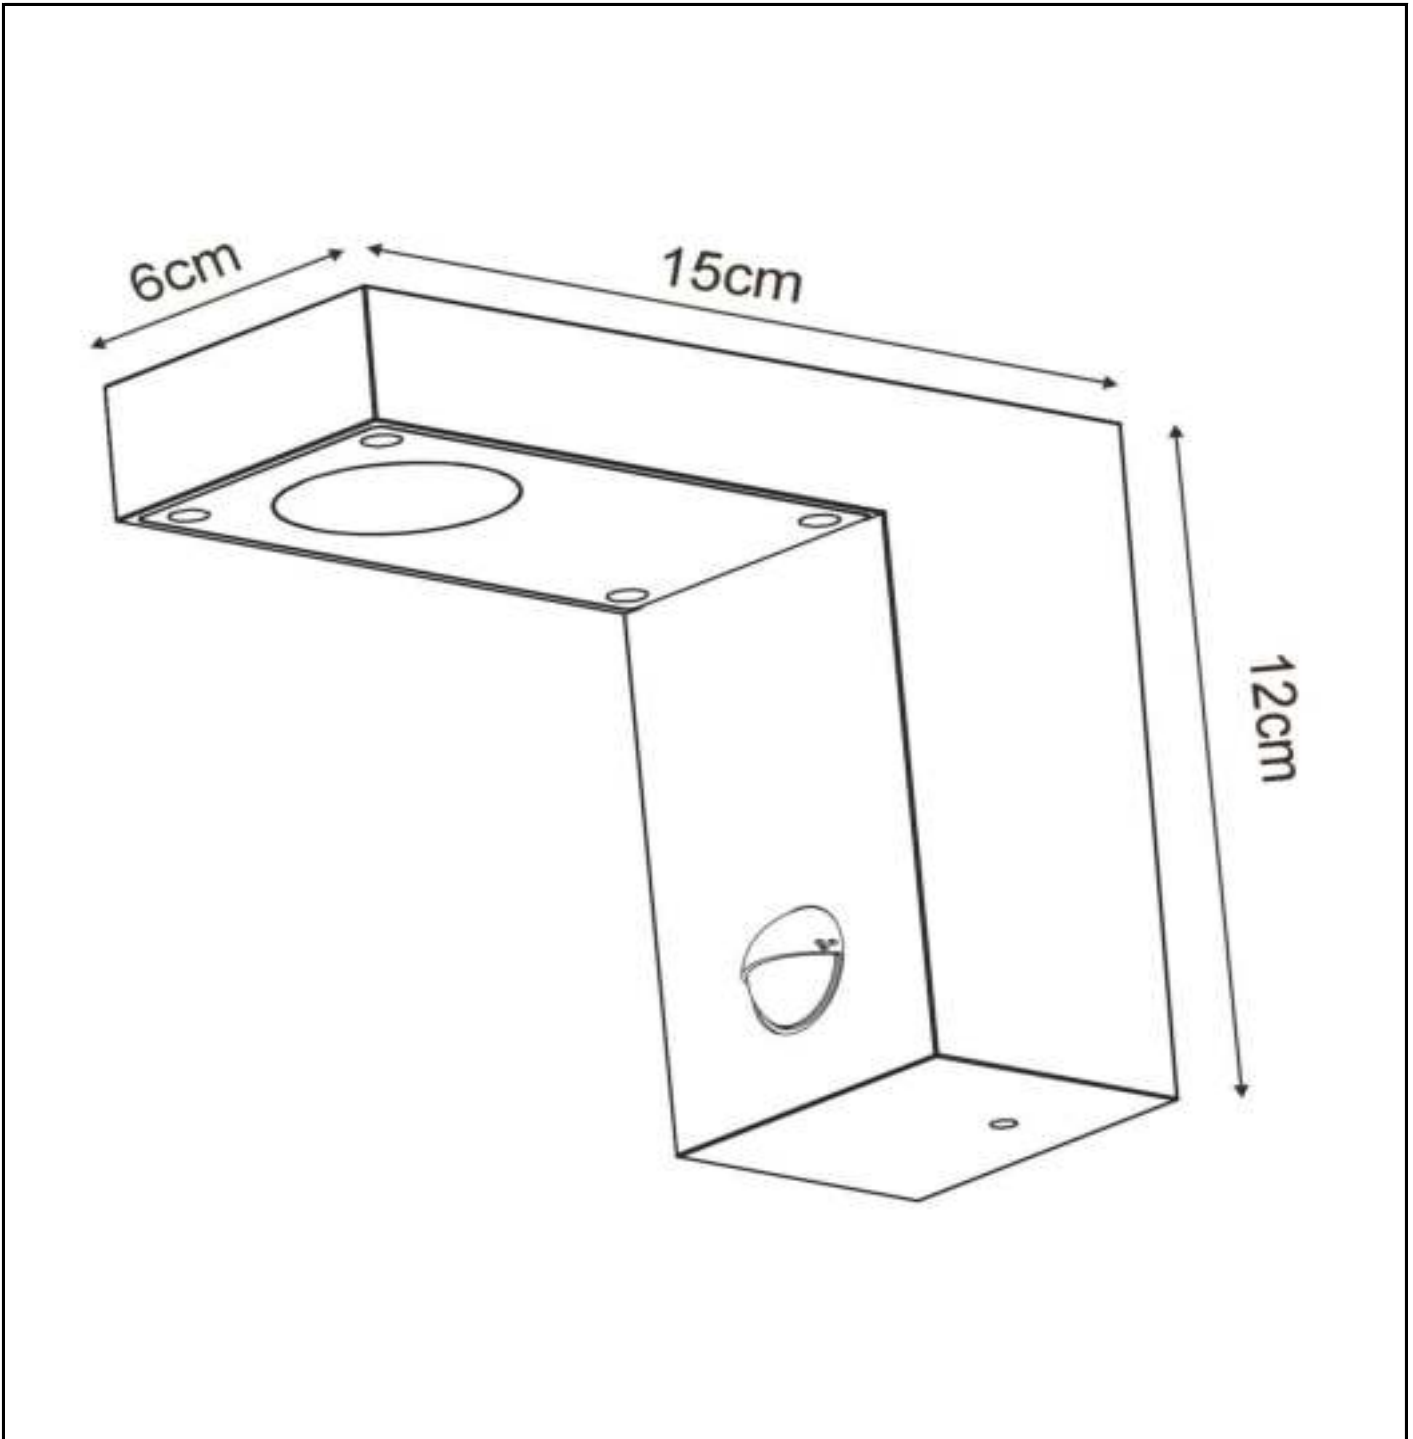

TEXAS-IR

Item number: 28850/24/30
EAN code: 54 112 1228 10 0 5

IP44

IP54

IP65

IP67

The explanation of the IP ratings can be found in the safety instructions.

For more specifications or dimensions of this product please visit www.lucide.com