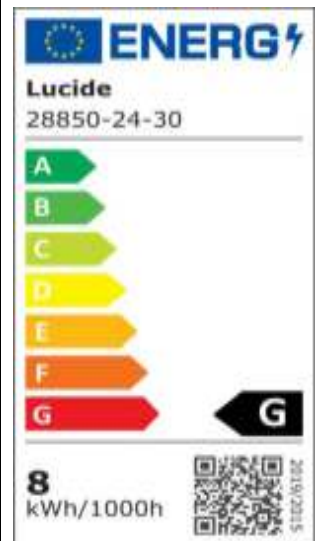

LUCIDE

Item number: 28850/24/30
EAN code: 54 112 1228 10 0 5

TEXAS-IR

General

Dimensions LxW xH: 6cm x 15cm x 12cm
Main material: Aluminum
Color: Anthracite
Style: Modern
Shape: Rectangle
Weight: 0,50 kg
Warranty: 3 Years

Specifications

Dimmable: No
Light direction: Downlight
Adjustable in height: Not In Height Adjustable
Directional: Not Directional
Cable: No Cable On Product
Sensor: With Motion Sensor & Day/Night Sensor
Control: Light Switch Control
Power supply: Adapter/Power Grid
IP-Class: 54
Electric Class: 1
Number of light sources: 1
Lamp socket: Integrated LED
Wattage: 1x 7W
Power requirements: 220-240V~50 Hz
Lumen: 1x 420 Lm
Colour temperature: 3000K
Beam angle (if directional): 120°
Color Rendering Index: 80
Expected lifetime: 15000h

For more specifications of this product please visit
www.lucide.com

TEXAS-IR

Item number: 28850/24/30
EAN code: 54 112 1228 10 0 5

IP44

IP54

IP65

IP67

The explanation of the IP ratings can be found in the safety instructions.