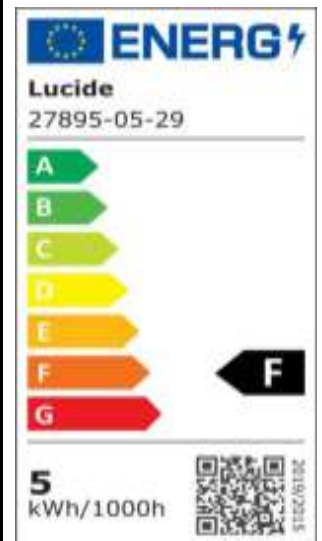

L U C I D E

Item number: 27895/05/29
EAN code: 54 112 12271679

TATUM

General

Dimensions LxW xH: 10,5cm x 14cm x 43cm
Main material: Aluminum
Color: Anthracite
Style: Modern
Shape: Cylinder
Weight: 0,87kg
Warranty: 3 Years

Specifications

Dimmable: No
Light direction: Uplight
Adjustable in height: Not In Height Adjustable
Directional: Tiltable (Vertical)
Cable: No Cable On Product
Sensor: Without Sensor
Control: Light Switch Control
Power supply: Adapter/Power Grid
IP-Class: 65
Electric Class: 1
Number of light sources: 1
Lamp socket: Integrated LED
Wattage: 1x 5W
Power requirements: 220-240V~50Hz
Lumen: 1x 550Lm
Colour temperature: 3000K
Beam angle (if directional): 30°
Color Rendering Index: 80
Expected lifetime: 10000h