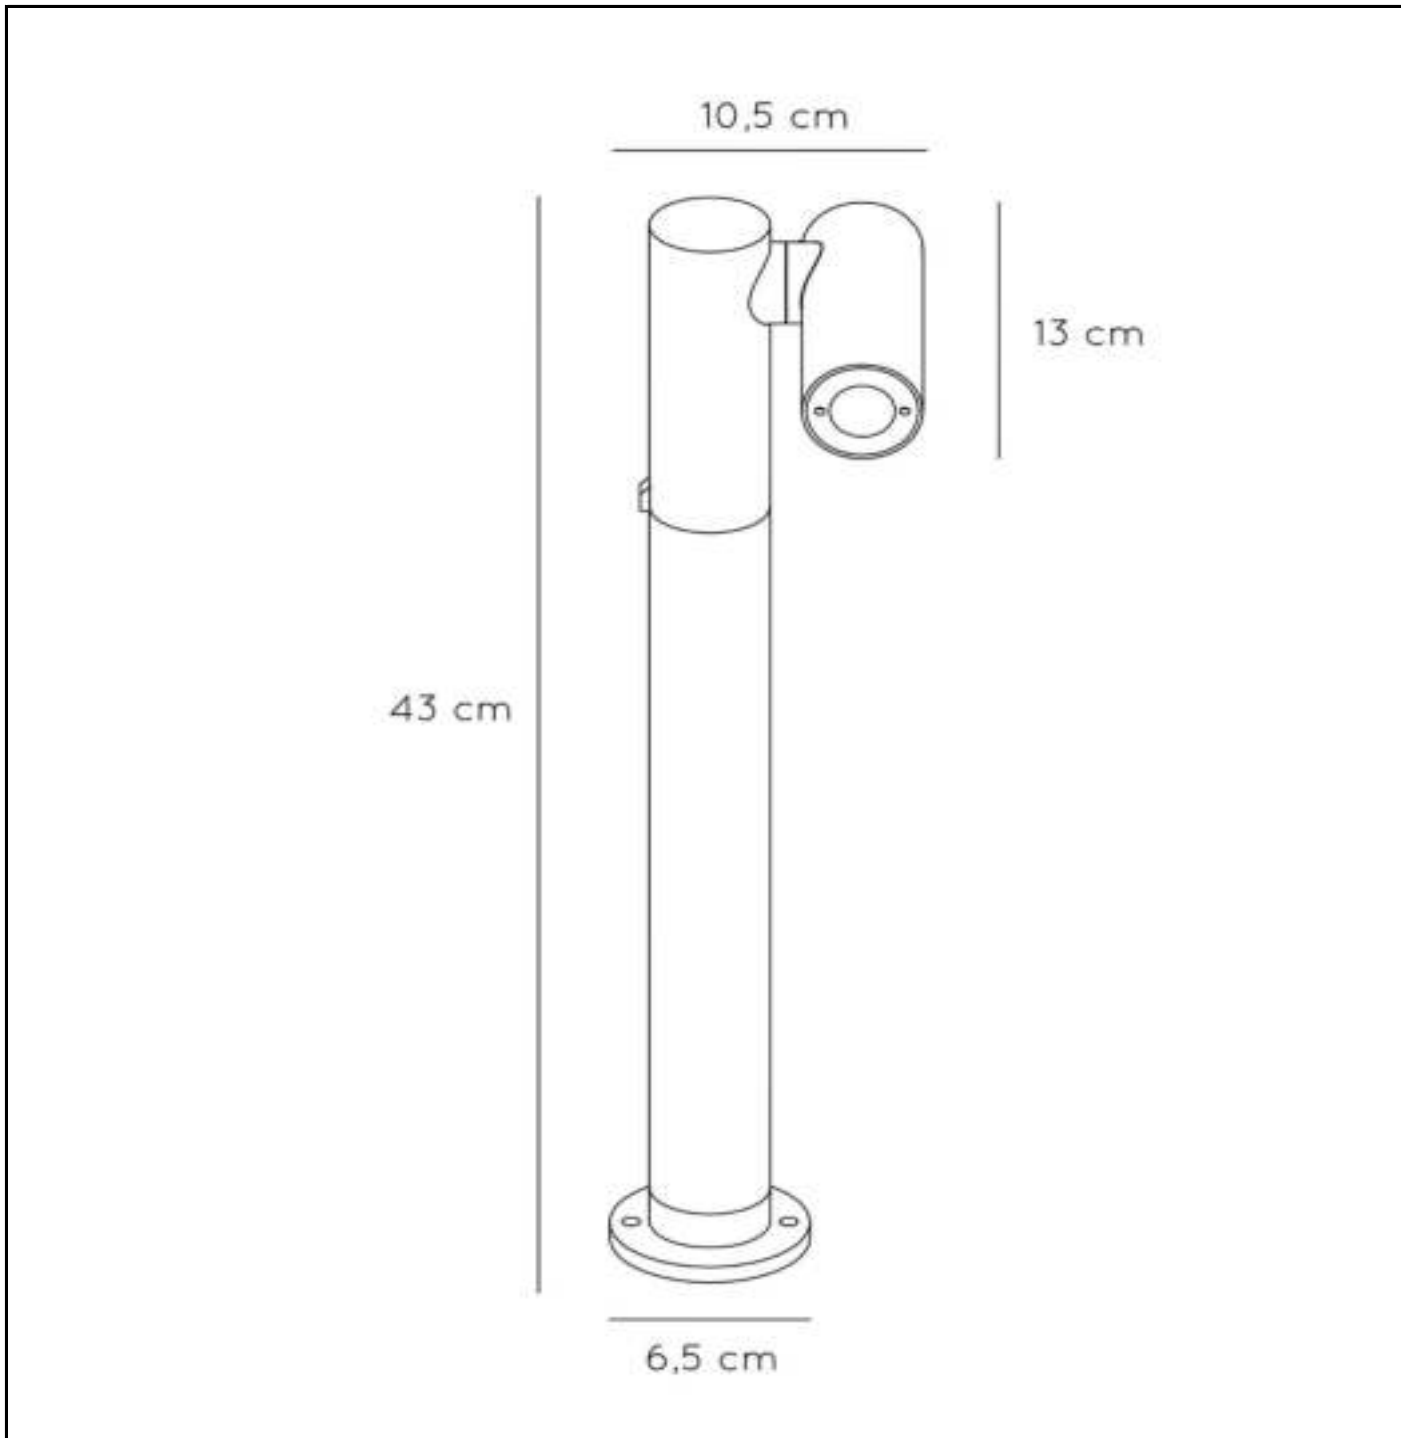

L U C I D E

Item number: 27895/05/29
EAN code: 54 112 12271679

TATUM

General

Dimensions LxW xH: 10,5cm x 14cm x 43cm
Main material: Aluminum
Color: Anthracite
Style: Modern
Shape: Cylinder
Weight: 0,87kg
Warranty: 3 Years

Specifications

Dimmable: No
Light direction: Uplight
Adjustable in height: Not In Height Adjustable
Directional: Tiltable (Vertical)
Cable: No Cable On Product
Sensor: Without Sensor
Control: Light Switch Control
Power supply: Adapter/Power Grid
IP-Class: 65
Electric Class: 1
Number of light sources: 1
Lamp socket: Integrated LED
Wattage: 1x 5W
Power requirements: 220-240V~50Hz
Lumen: 1x 550Lm
Colour temperature: 3000K
Beam angle (if directional): 30°
Color Rendering Index: 80
Expected lifetime: 10000h

For more specifications of this product please visit
www.lucide.com

TATUM

Item number: 27895/05/29

EAN code: 54 112 1227 1679

IP44

IP54

IP65

IP67