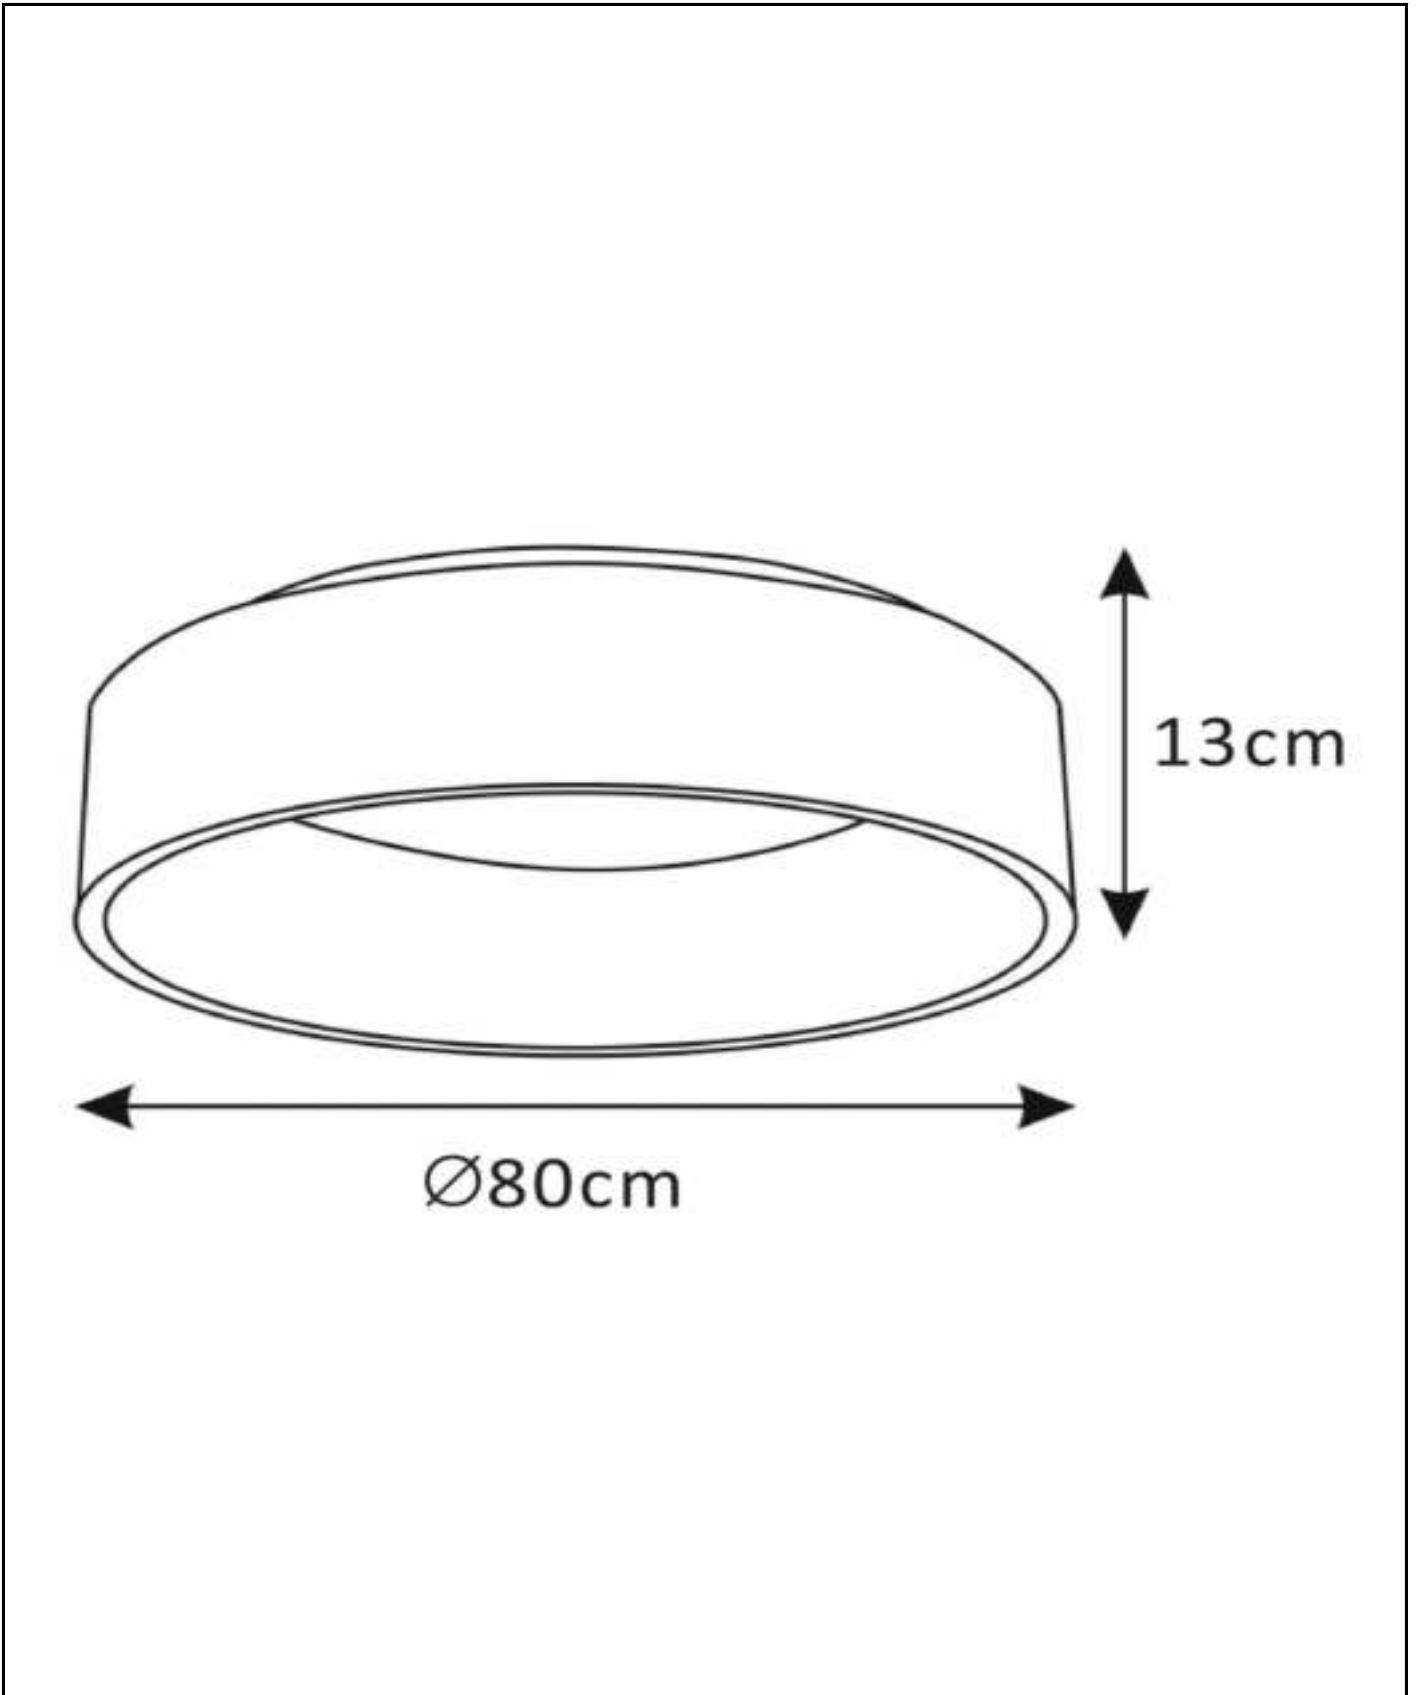

LUCIDE

Item number: 46100/80/30
EAN code: 54 112 12460 660

TALOW E LED

General

Dimensions LxW xH: 80 cm x 80 cm x 13 cm
Main material: Aluminum
Ceiling rose material: Aluminum
Color: Black and White
Style: Modern
Shape: Round
Weight: 5,35kg
Warranty: 3 Years

Specifications

Dimmable: Yes
Light direction: Downlight
Adjustable in height: Not In Height Adjustable
Directional: Not Directional
Cable: No Cable On Product
Sensor: Without Sensor
Control: Light Switch Control
Power supply: Adapter/Power Grid
IP-Class: 20
Electric Class: 1
Number of light sources: 1
Lamp socket: Integrated LED
Wattage: 1x 80W
Power requirements: 220-240V~50Hz
Lumen: 1x 4800Lm
Colour temperature: 3000K
Beam angle (if directional): 145°
Color Rendering Index: 80
Expected lifetime: 30000h

For more specifications of this product please visit
www.lucide.com

TALOWE LED

Item number: 46100/80/30
EAN code: 54 112 12460 660

For more specifications or dimensions of this product please visit www.lucide.com