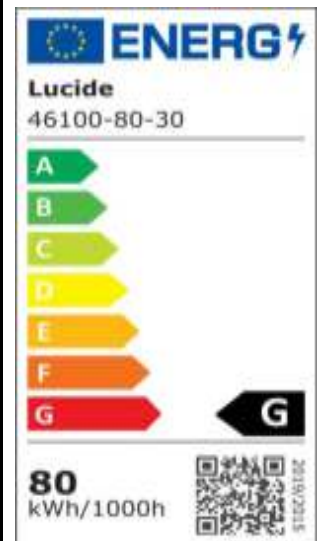

LUCIDE

Item number: 46100/80/30
EAN code: 54 112 12460 660

TALOW E LED

General

Dimensions LxW xH: 80 cm x 80 cm x 13 cm
Main material: Aluminum
Ceiling rose material: Aluminum
Color: Black and White
Style: Modern
Shape: Round
Weight: 5,35kg
Warranty: 3 Years

Specifications

Dimmable: Yes
Light direction: Downlight
Adjustable in height: Not In Height Adjustable
Directional: Not Directional
Cable: No Cable On Product
Sensor: Without Sensor
Control: Light Switch Control
Power supply: Adapter/Power Grid
IP-Class: 20
Electric Class: 1
Number of light sources: 1
Lamp socket: Integrated LED
Wattage: 1x 80W
Power requirements: 220-240V~50Hz
Lumen: 1x 4800Lm
Colour temperature: 3000K
Beam angle (if directional): 145°
Color Rendering Index: 80
Expected lifetime: 30000h

For more specifications of this product please visit
www.lucide.com

TALOWE LED

Item number: 46100/80/30
EAN code: 54 112 12460 660

For more specifications or dimensions of this product please visit www.lucide.com