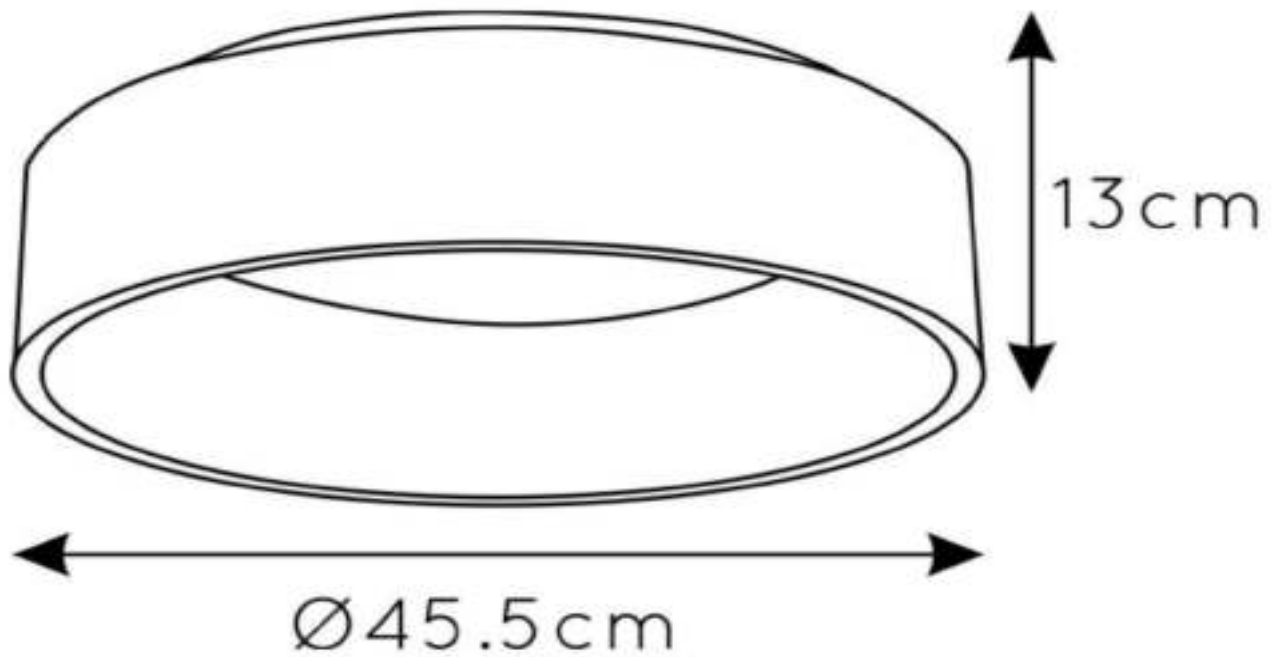

TALOWE LED

Item number: 46100/32/30
EAN code: 54 112 12460 639

For more specifications or dimensions of this product please visit
www.lucide.com