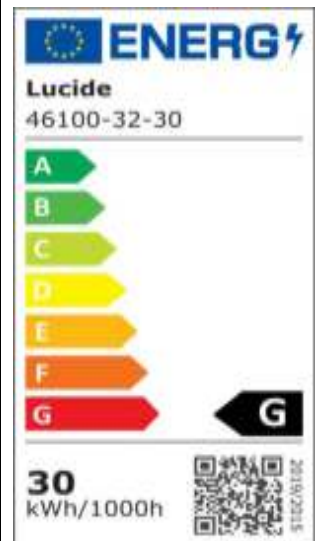

L U C I D E

Item number: 46100/32/30
EAN code: 54 112 12460 639

TALOW E LED

General

Dimensions LxW xH: 45,5cm x 45,5cm x 13cm
Main material: Aluminum
Ceiling rose material: Aluminum
Color: Black
Style: Modern
Shape: Round
Weight: 1,62kg
Warranty: 3 Years

Specifications

Dimmable: Yes
Light direction: Downlight
Adjustable in height: Not In Height Adjustable
Directional: Not Directional
Cable: No Cable On Product
Sensor: Without Sensor
Control: Light Switch Control
Power supply: Adapter/Power Grid
IP-Class: 20
Electric Class: 1
Number of light sources: 1
Lamp socket: Integrated LED
Wattage: 1x 30W
Power requirements: 220-240V~50Hz
Lumen: 1x 1800Lm
Colour temperature: 3000K
Beam angle (if directional): 15°
Color Rendering Index: 80
Expected lifetime: 30000h

For more specifications of this product please visit
www.lucide.com

TALOWE LED

Item number: 46100/32/30
EAN code: 54 112 12460 639

For more specifications or dimensions of this product please visit
www.lucide.com