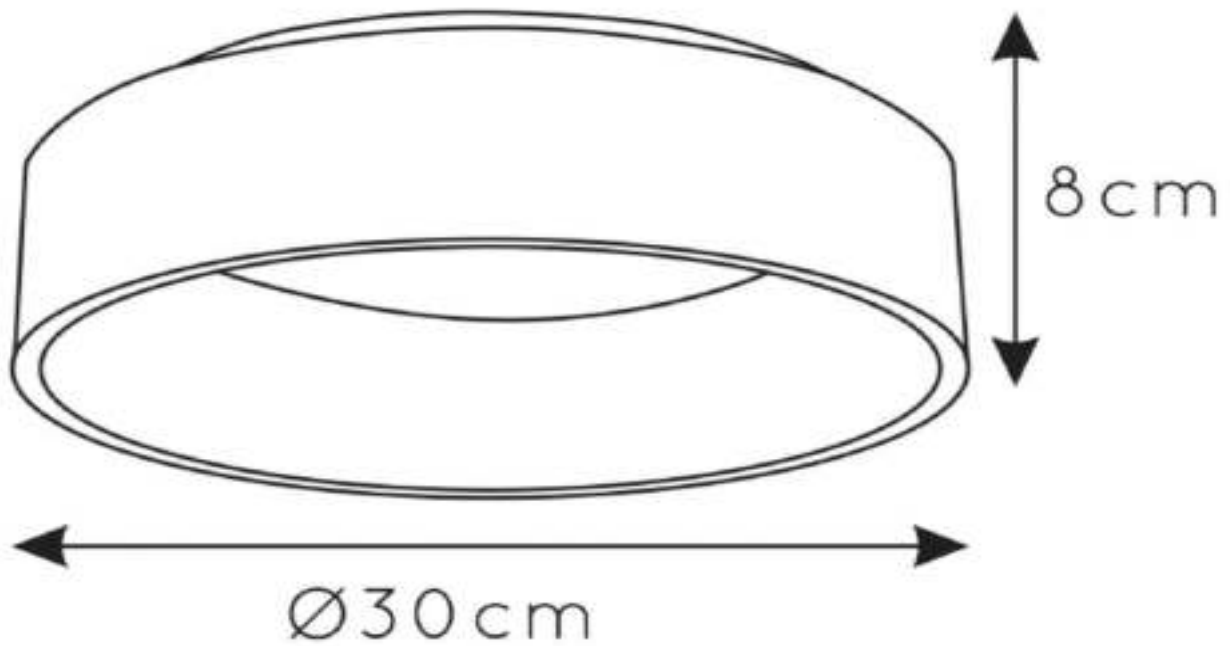

TALOWE LED

Item number: 46100/20/30
EAN code: 54 112 12460 615

For more specifications or dimensions of this product please visit www.lucide.com