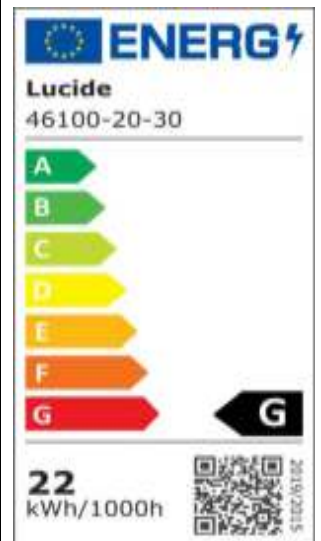

L U C I D E

Item number: 46100/20/30  
EAN code: 54 112 12460 615

### General

**Dimensions LxW xH:** 30cm x 30cm x 8cm  
**Main material:** Aluminum  
**Ceiling rose material:** Aluminum  
**Color:** Black and White  
**Style:** Modern  
**Shape:** Round  
**Weight:** 1,35kg  
**Warranty:** 3 Years

### Specifications

**Dimmable:** Yes  
**Light direction:** Downlight  
**Adjustable in height:** Not In Height Adjustable  
**Directional:** Not Directional  
**Cable:** No Cable On Product  
**Sensor:** Without Sensor  
**Control:** Light Switch Control  
**Power supply:** Adapter/Power Grid  
**IP-Class:** 20  
**Electric Class:** 1  
**Number of light sources:** 1  
**Lamp socket:** Integrated LED  
**Wattage:** 1x 20W  
**Power requirements:** 220-240V~50Hz  
**Lumen:** 1x 1200Lm  
**Colour temperature:** 3000K  
**Beam angle (if directional):** 147°  
**Color Rendering Index:** 80  
**Expected lifetime:** 30000h