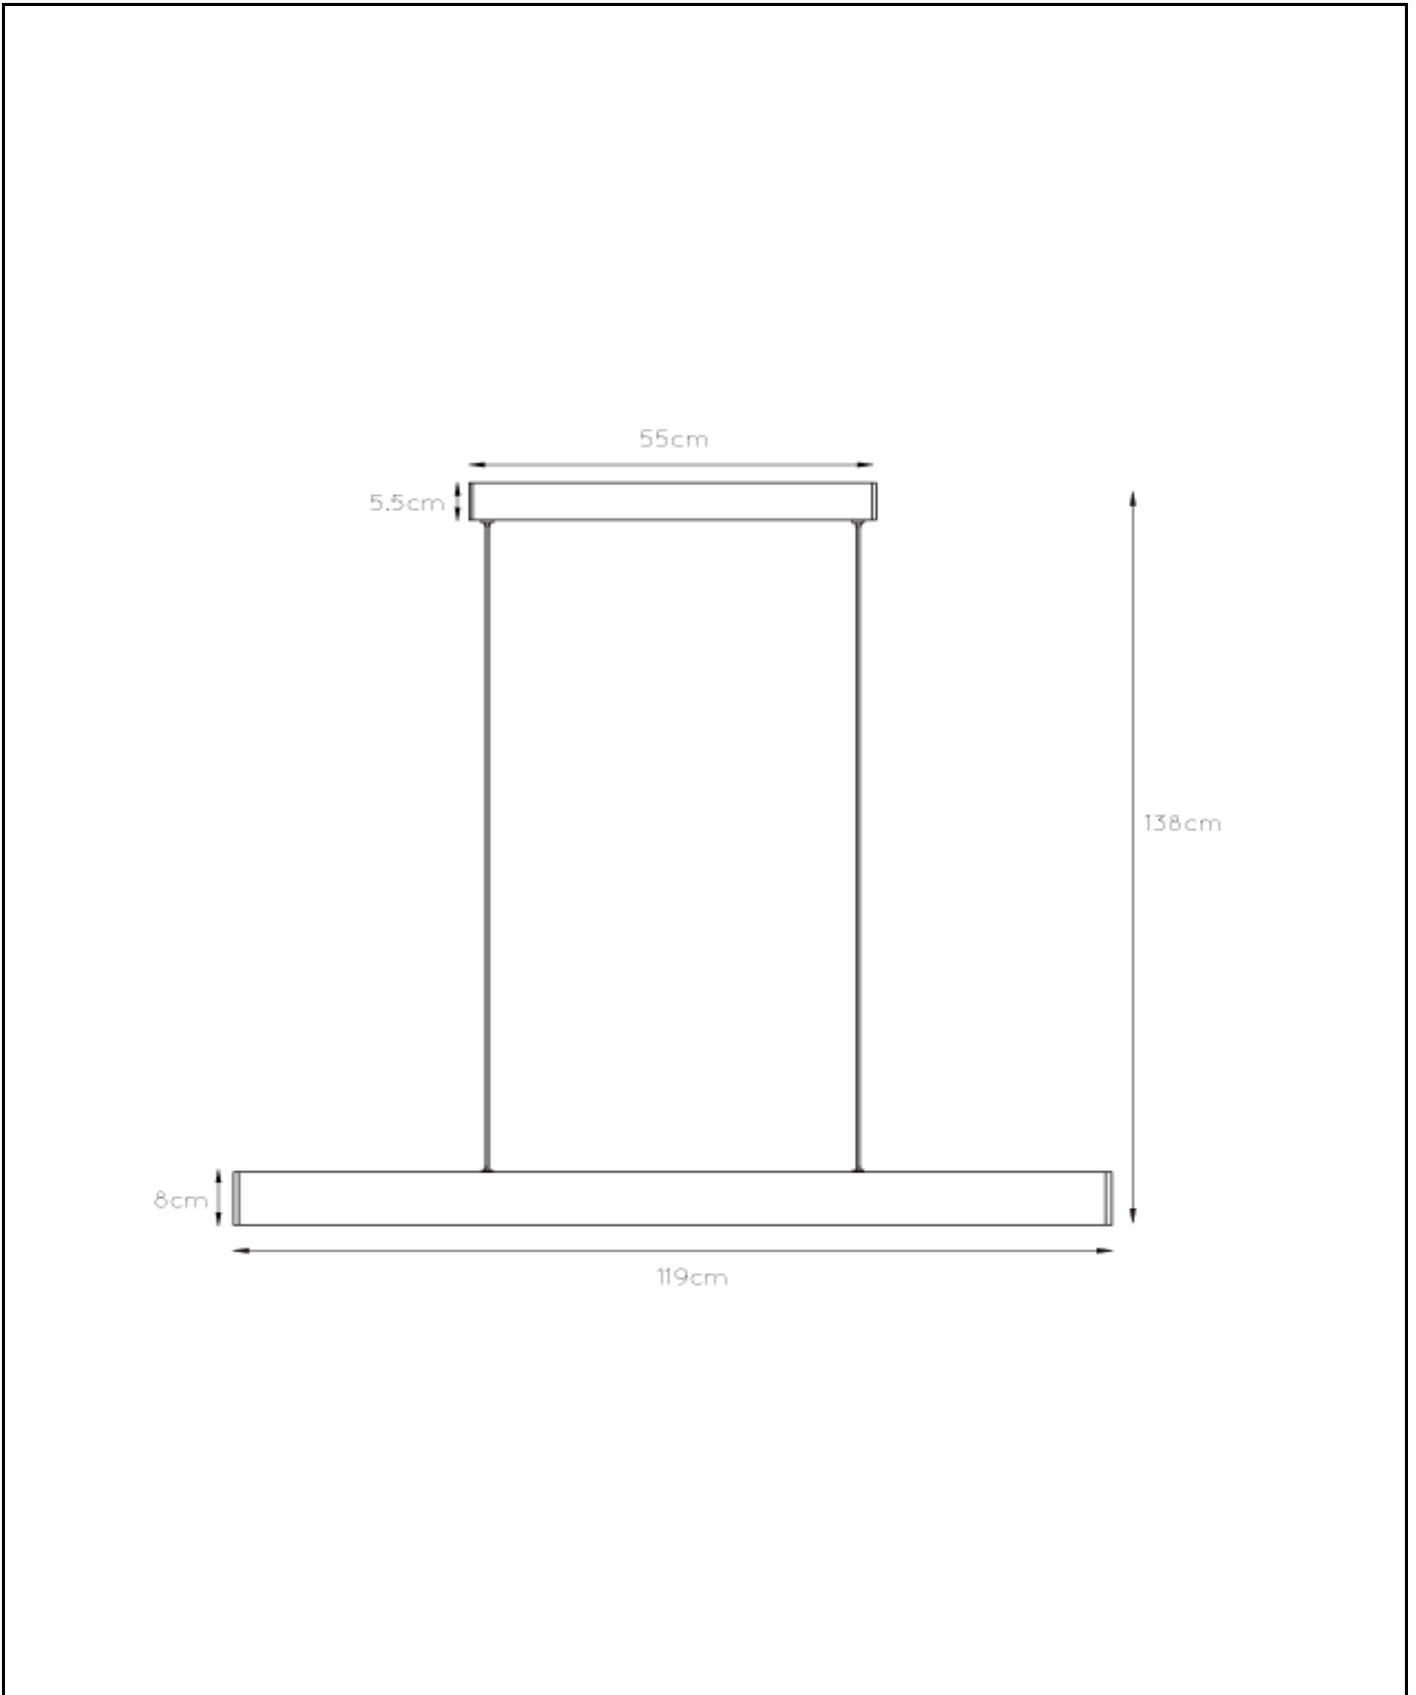

LUCIDE

Item number: 45455/36/30
EAN code: 54 112 12452269

RAYA LED

General

Dimensions LxW xH: 119cm x 4cm x 138cm
Height minimum: 30cm
Height maximum: 138cm
Main material: Metal
Ceiling rose material: Metal
Color: Black
Style: Modern
Shape: Rectangle
Weight: 2,60kg
Warranty: 3 Years

Specifications

Dimmable: Yes
Light direction: Uplight & Downlight
Adjustable in height: Adjustable In Height (Before Installation)
Directional: Not Directional
Cable: Yes, Cable On Product
Cable length: 130cm
Sensor: Without Sensor
Control: Light Switch Control
Power supply: Adapter/Power Grid
IP-Class: 20
Electric Class: 1
Number of light sources: 1
Lamp socket: Integrated LED
Wattage: 1x 36W
Power requirements: 220V
Lumen: 1x 4000Lm
Colour temperature: 2700K
Beam angle (if directional): 120°
Color Rendering Index: 80
Expected lifetime: 30000h

For more specifications of this product please visit
www.lucide.com

RAYA LED

Item number: 45455/36/30
EAN code: 54 112 12452269

For more specifications or dimensions of this product please visit www.lucide.com