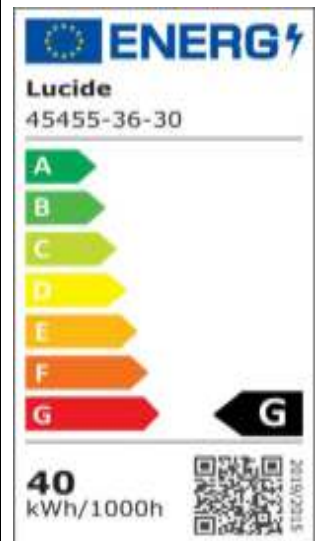

LUCIDE

Item number: 45455/36/30
EAN code: 54 112 12452269

RAYA LED

General

Dimensions LxW xH: 119cm x 4cm x 138cm
Height minimum: 30cm
Height maximum: 138cm
Main material: Metal
Ceiling rose material: Metal
Color: Black
Style: Modern
Shape: Rectangle
Weight: 2,60kg
Warranty: 3 Years

Specifications

Dimmable: Yes
Light direction: Uplight & Downlight
Adjustable in height: Adjustable In Height (Before Installation)
Directional: Not Directional
Cable: Yes, Cable On Product
Cable length: 130cm
Sensor: Without Sensor
Control: Light Switch Control
Power supply: Adapter/Power Grid
IP-Class: 20
Electric Class: 1
Number of light sources: 1
Lamp socket: Integrated LED
Wattage: 1x 36W
Power requirements: 220V
Lumen: 1x 4000Lm
Colour temperature: 2700K
Beam angle (if directional): 120°
Color Rendering Index: 80
Expected lifetime: 30000h