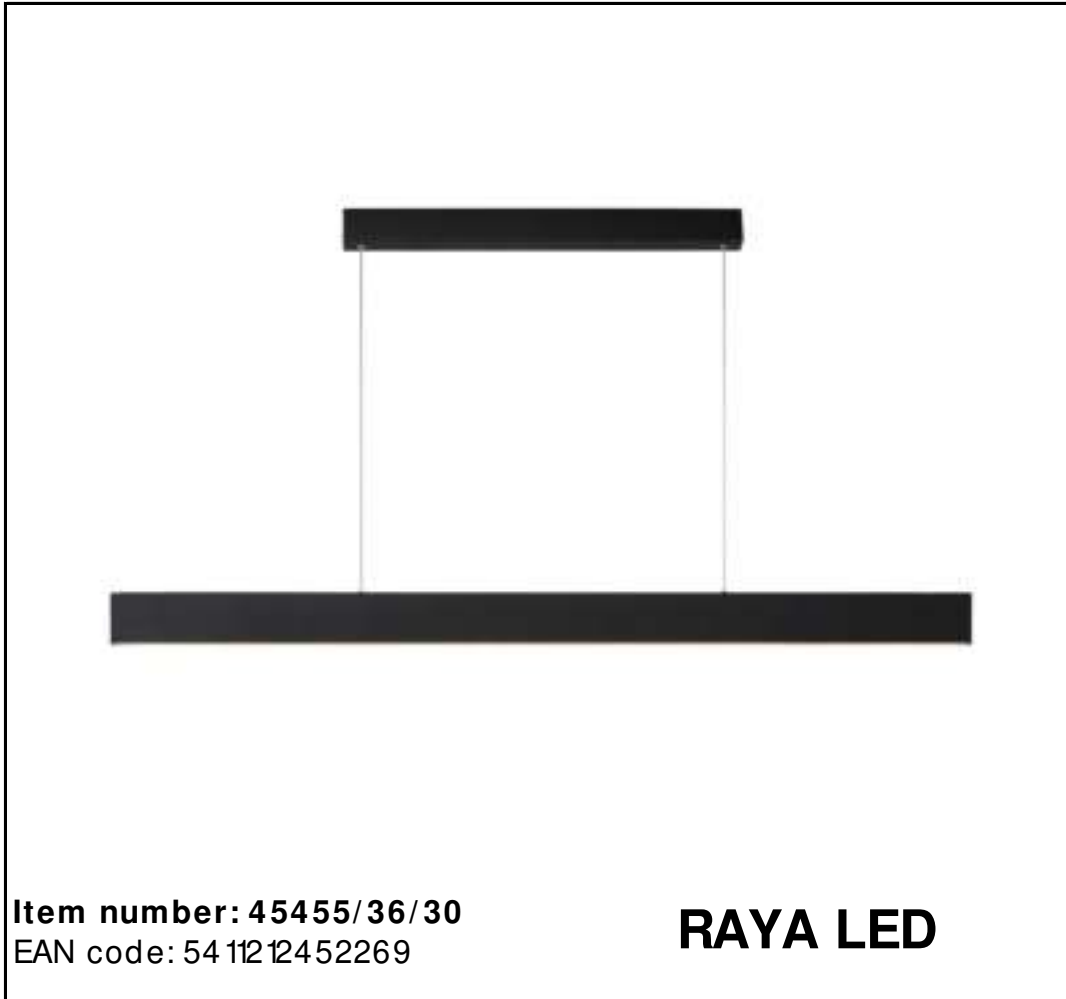

LUCIDE

Item number: 45455/36/30
EAN code: 54 112 12452269

RAYA LED

General

Dimensions LxW xH: 119cm x 4cm x 138cm
Height minimum: 30cm
Height maximum: 138cm
Main material: Metal
Ceiling rose material: Metal
Color: Black
Style: Modern
Shape: Rectangle
Weight: 2,60kg
Warranty: 3 Years

Specifications

Dimmable: Yes
Light direction: Uplight & Downlight
Adjustable in height: Adjustable In Height (Before Installation)
Directional: Not Directional
Cable: Yes, Cable On Product
Cable length: 130cm
Sensor: Without Sensor
Control: Light Switch Control
Power supply: Adapter/Power Grid
IP-Class: 20
Electric Class: 1
Number of light sources: 1
Lamp socket: Integrated LED
Wattage: 1x 36W
Power requirements: 220V
Lumen: 1x 4000Lm
Colour temperature: 2700K
Beam angle (if directional): 120°
Color Rendering Index: 80
Expected lifetime: 30000h

For more specifications of this product please visit
www.lucide.com

RAYA LED

Item number: 45455/36/30
EAN code: 54 112 12452269

For more specifications or dimensions of this product please visit www.lucide.com