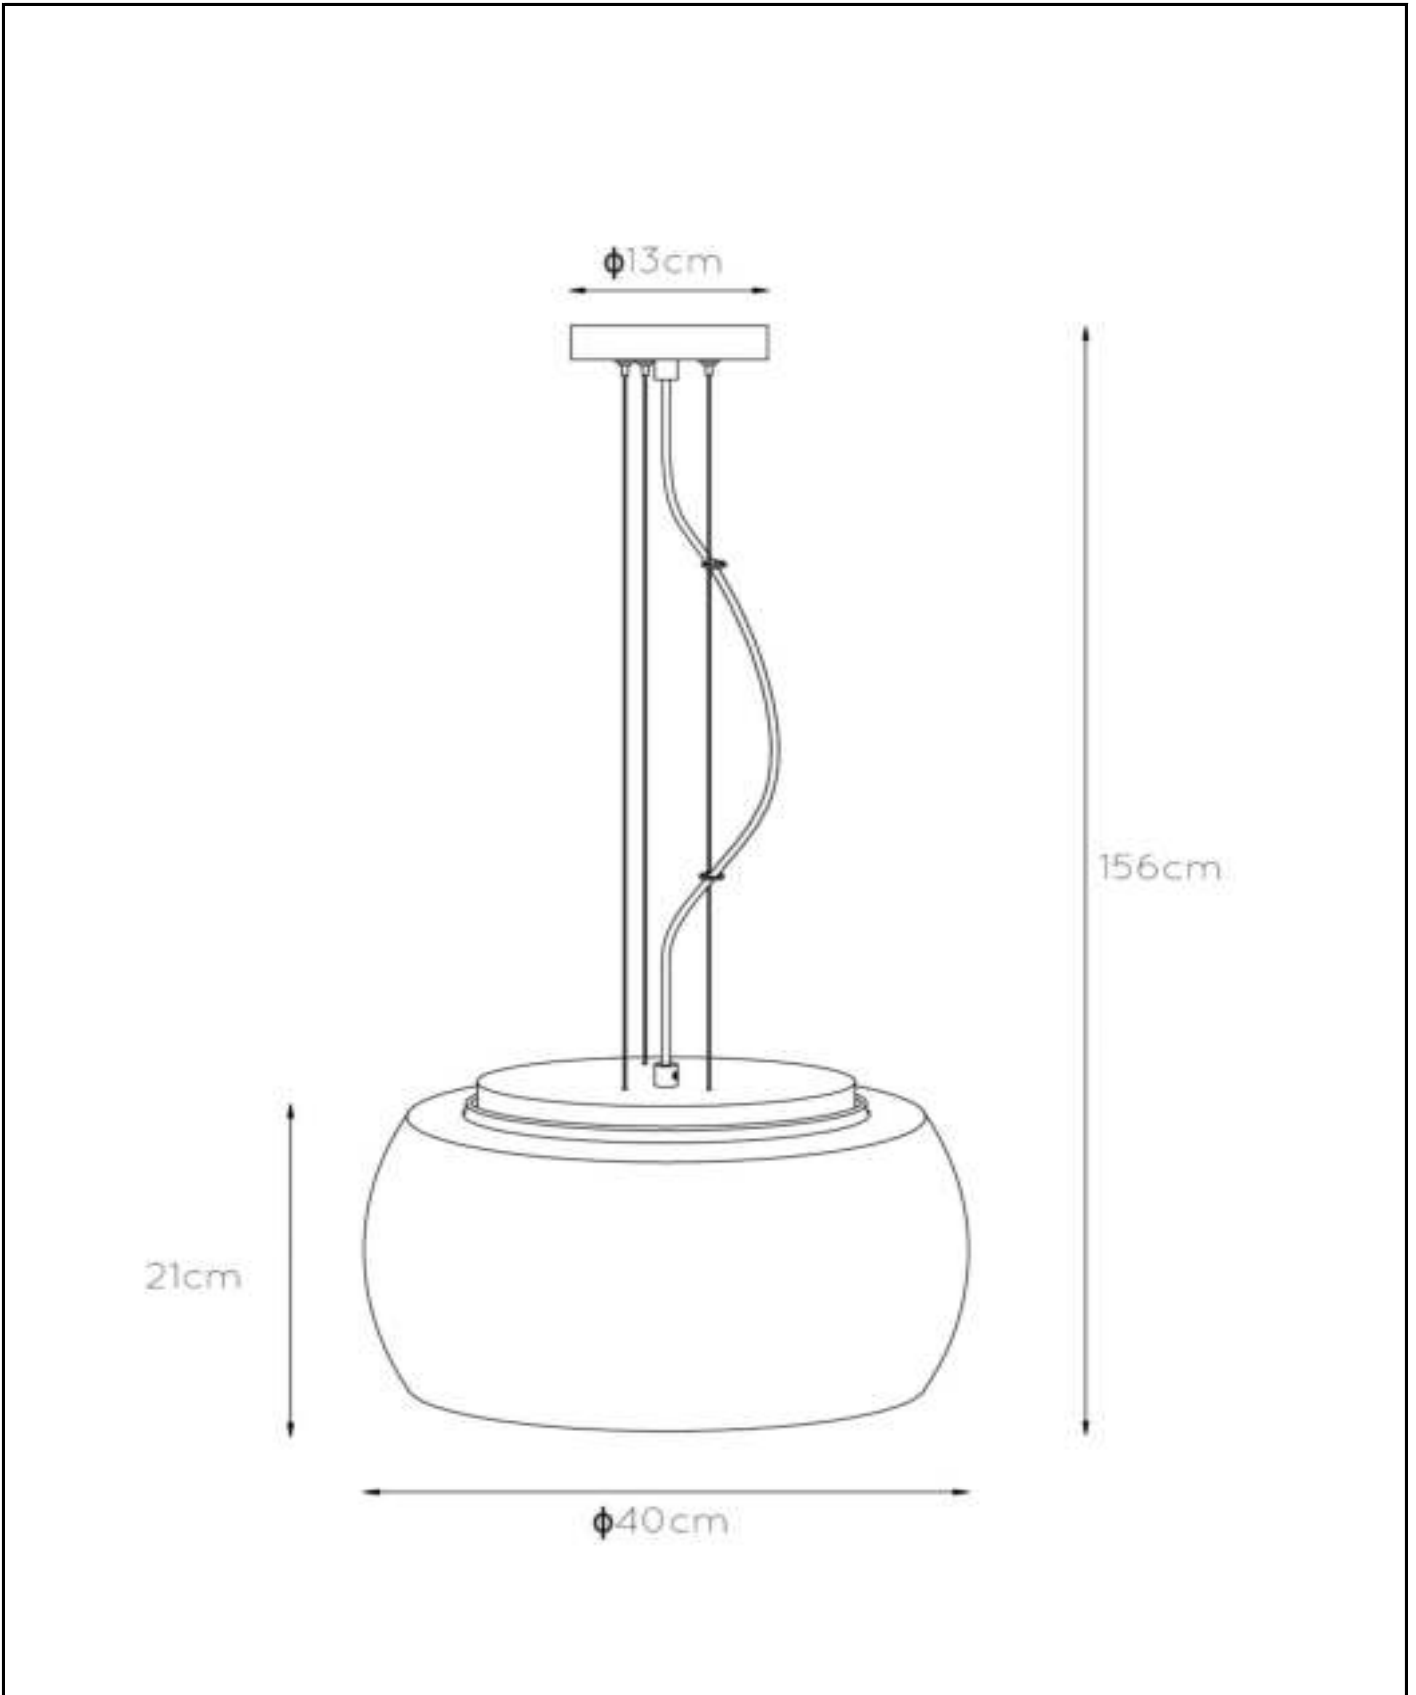

LUCIDE

Item number: 4540140/65
EAN code: 54 112 124520 92

OLIVIA

**RECOMMENDED LUCIDE
LIGHT SOURCE**

49032/05/62
Dimmable: Yes
Included: No

General

Dimensions LxW xH: 40cm x 40cm x 156cm
Height minimum: 50cm
Height maximum: 156cm
Main material: Glass
Ceiling rose material: Metal
Color: Smoke Grey and Black
Style: Modern
Shape: Round
Weight: 3,80kg
Warranty: 2 Years

Specifications

Dimmable: Yes
Light direction: Around (Diffuse)
Adjustable in height: Adjustable In Height
(Before Installation)
Directional: Not Directional
Cable: Yes, Cable On Product
Cable length: 140cm
Sensor: Without Sensor
Control: Light Switch Control
Power supply: Adapter/Power Grid
IP-Class: 20
Electric Class: 1
Number of light sources: 3
Lamp socket: E27
Wattage: 3 x 40W
Power requirements: 220-240V~50Hz

For more specifications of this product please visit
www.lucide.com

OLIVIA

Item number: 4540140/65
EAN code: 54 112 124520 92

For more specifications or dimensions of this product please visit www.lucide.com