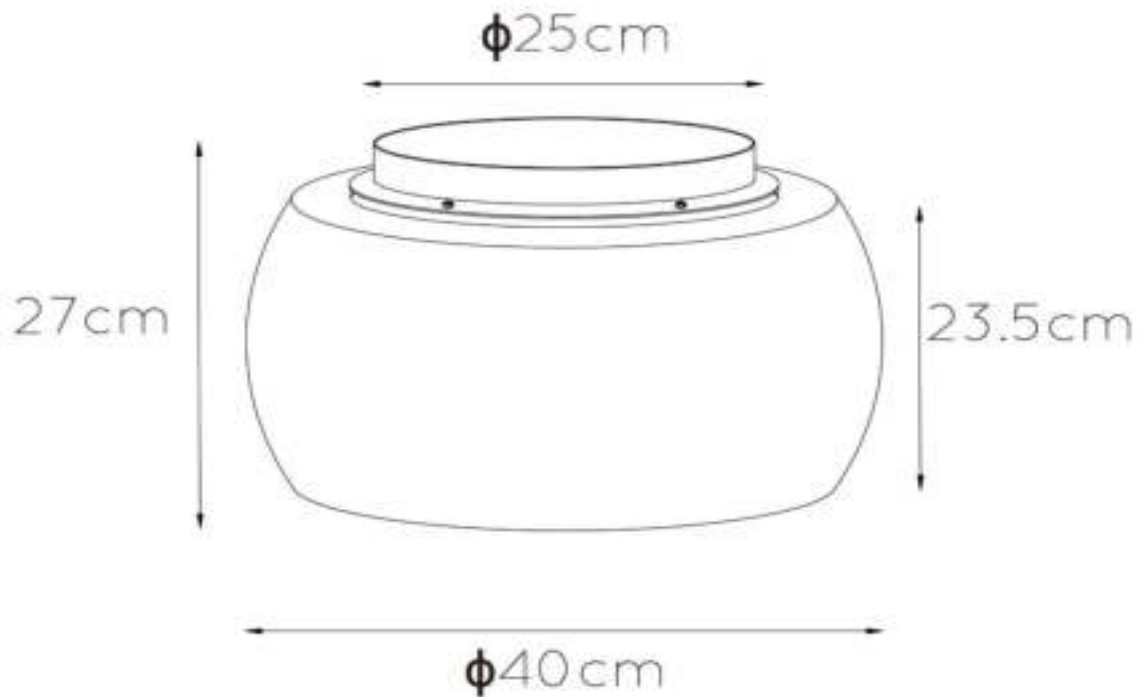

LUCIDE

Item number: 45101/40/65
EAN code: 54 112 124520 85

OLIVIA

**RECOMMENDED LUCIDE
LIGHT SOURCE**

49032/05/62
Dimmable: Yes
Included: No

General

Dimensions LxW xH: 40cm x 40cm x 27cm
Main material: Glass
Ceiling rose material: Metal
Color: Smoke Grey and Black
Style: Modern
Shape: Round
Weight: 3,50kg
Warranty: 2 Years

Specifications

Dimmable: Yes
Light direction: Around (Diffuse)
Adjustable in height: Not In Height Adjustable
Directional: Not Directional
Cable: No Cable On Product
Sensor: Without Sensor
Control: Light Switch Control
Power supply: Adapter/Power Grid
IP-Class: 20
Electric Class: 1
Number of light sources: 3
Lamp socket: E27
Wattage: 3 x 40W
Power requirements: 220-240V~50Hz

For more specifications of this product please visit
www.lucide.com

OLIVIA

Item number: 4510140/65
EAN code: 54 112 12452085

For more specifications or dimensions of this product please visit
www.lucide.com