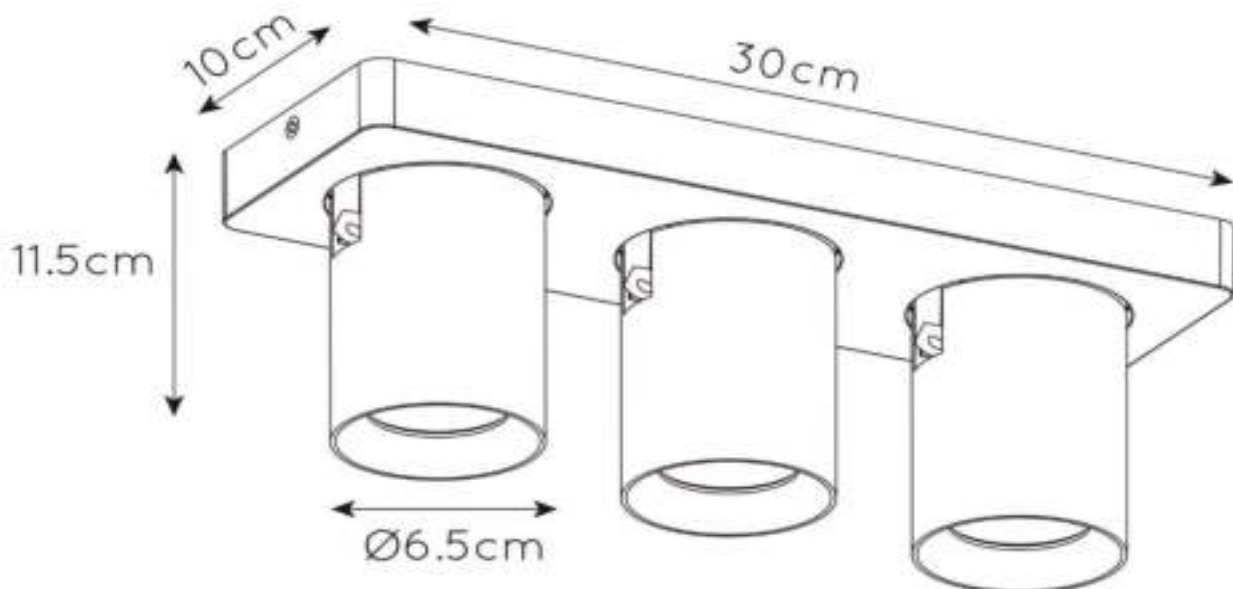

LUCIDE

LUCIDE LIGHT SOURCE

49009/05/30
Dimmable: Yes
Included: Yes

General

Dimensions LxW xH: 30 cm x 10 cm x 11,5cm
Main material: Aluminum
Ceiling rose material: Aluminum
Color: Black
Style: Modern
Shape: Cylinder
Weight: 1,24kg
Warranty: 2 Years

Specifications

Dimmable: Yes
Light direction: Downlight
Adjustable in height: Not In Height Adjustable
Directional: Rotatable (Horizontal)
Cable: No Cable On Product
Sensor: Without Sensor
Control: Light Switch Control
Power supply: Adapter/Power Grid
IP-Class: 20
Electric Class: 2
Number of light sources: 3
Lamp socket: GU10
Wattage: 3 x 5W
Power requirements: 220-240V~50Hz
Lumen: 3 x 320Lm
Colour temperature: 2200K
Beam angle (if directional): 40°
Color Rendering Index: 95
Expected lifetime: 25000h

For more specifications of this product please visit
www.lucide.com

NIGEL

Item number: 09929/15/30

EAN code: 54 112 12092571

For more specifications or dimensions of this product please visit
www.lucide.com