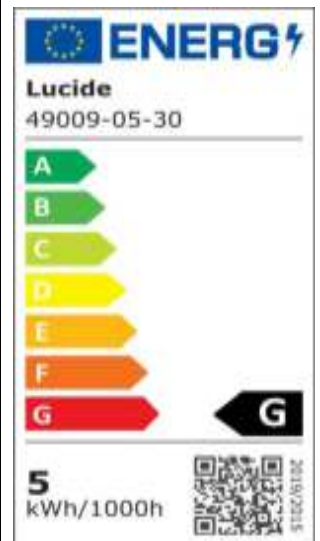

LUCIDE

LUCIDE LIGHT SOURCE

49009/05/30
Dimmable: Yes
Included: Yes

General

Dimensions LxW xH: 30 cm x 10 cm x 11,5cm
Main material: Aluminum
Ceiling rose material: Aluminum
Color: Black
Style: Modern
Shape: Cylinder
Weight: 1,24kg
Warranty: 2 Years

Specifications

Dimmable: Yes
Light direction: Downlight
Adjustable in height: Not In Height Adjustable
Directional: Rotatable (Horizontal)
Cable: No Cable On Product
Sensor: Without Sensor
Control: Light Switch Control
Power supply: Adapter/Power Grid
IP-Class: 20
Electric Class: 2
Number of light sources: 3
Lamp socket: GU10
Wattage: 3 x 5W
Power requirements: 220-240V~50Hz
Lumen: 3 x 320Lm
Colour temperature: 2200K
Beam angle (if directional): 40°
Color Rendering Index: 95
Expected lifetime: 25000h

For more specifications of this product please visit
www.lucide.com

NIGEL

Item number: 09929/15/30

EAN code: 54 112 12092571

For more specifications or dimensions of this product please visit
www.lucide.com