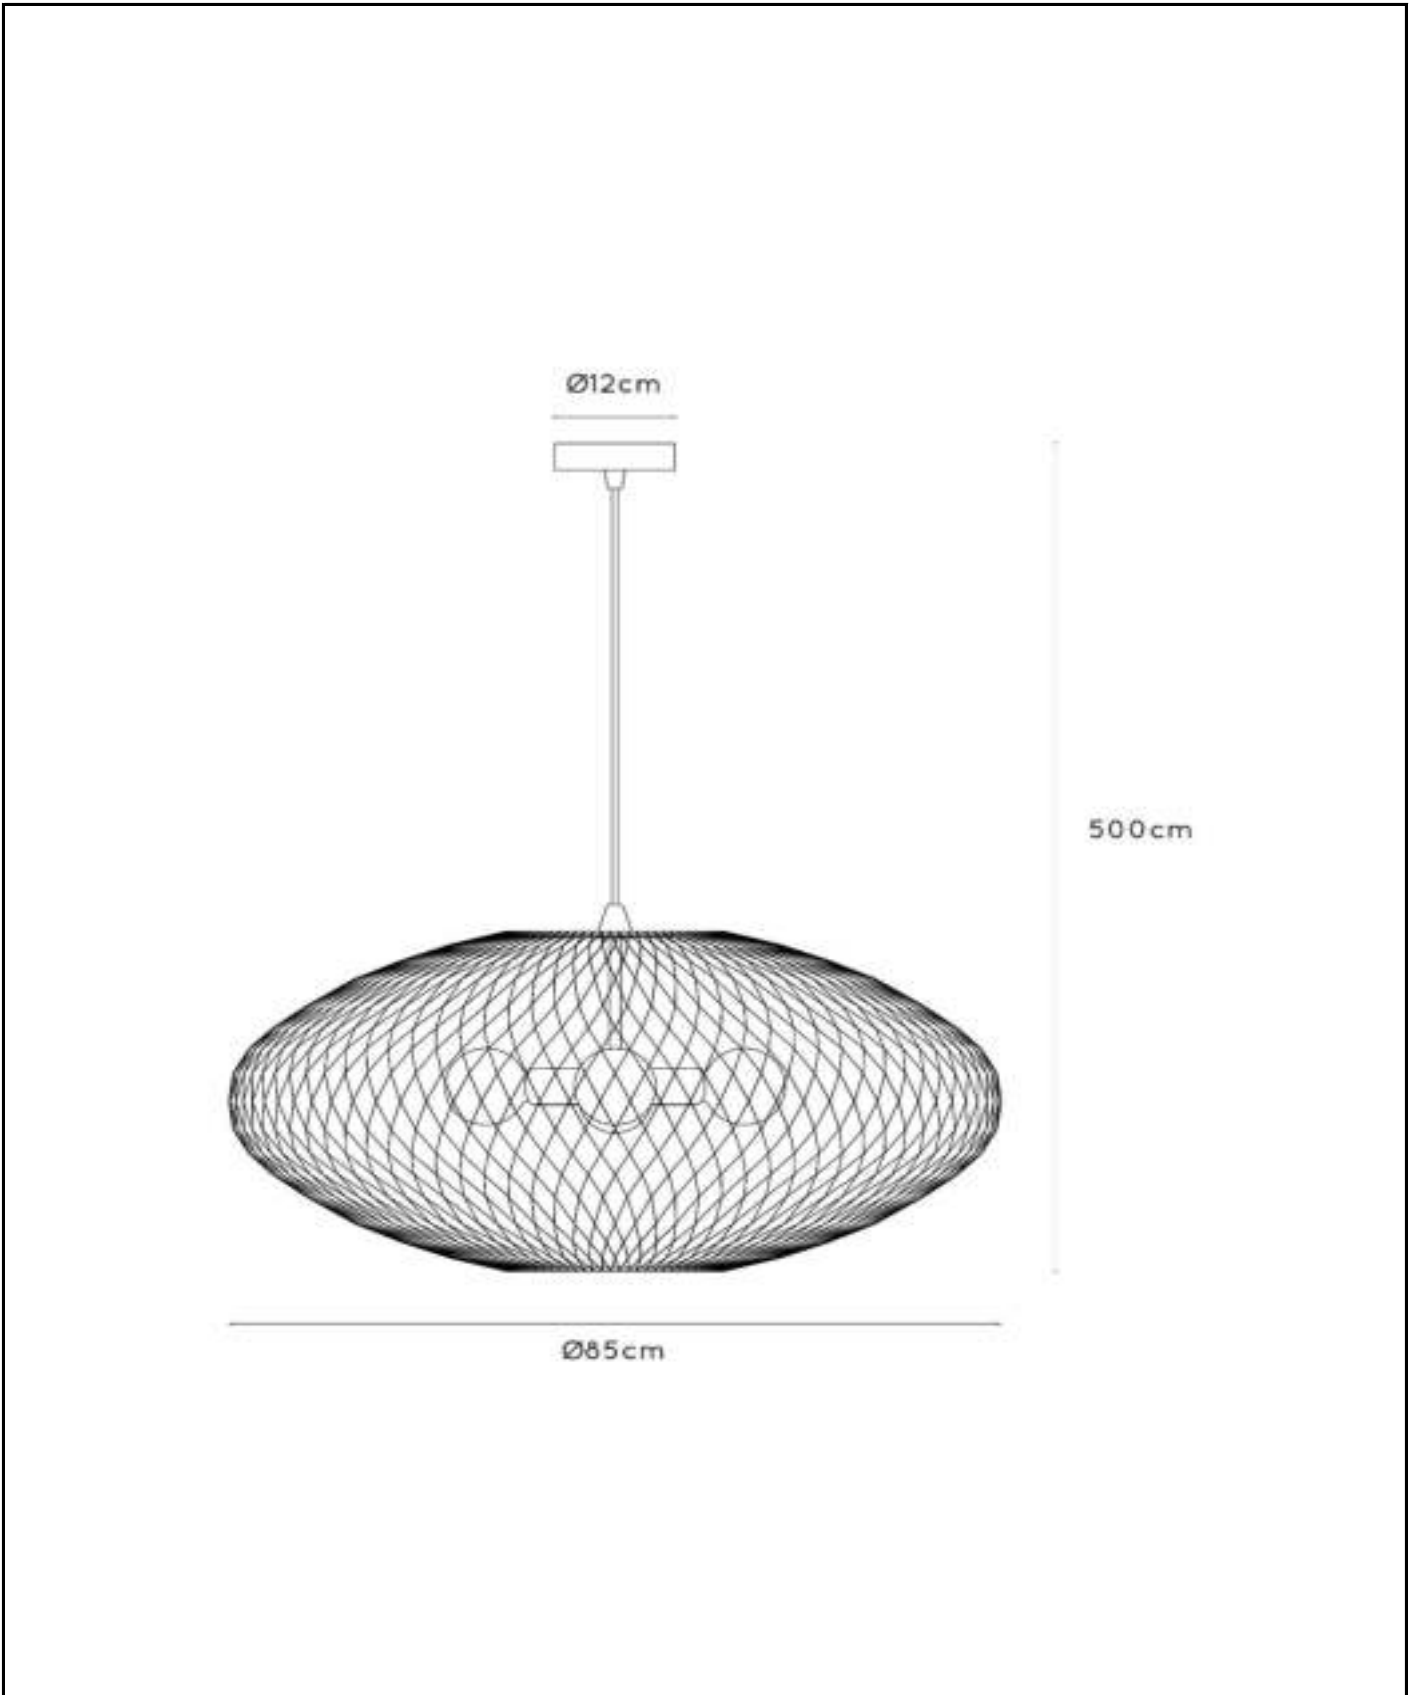

LUCIDE

**RECOMMENDED LUCIDE
LIGHT SOURCE**

49032/05/62
Dimmable: Yes
Included: No

General

Dimensions LxW xH: 85cm x 85cm x 500cm
Height minimum: 80cm
Height maximum: 500cm
Main material: Metal
Ceiling rose material: Metal
Color: Matt Gold / Brass and Black
Style: Vintage
Shape: Oval
Weight: 2,90kg
Warranty: 2 Years

Specifications

Dimmable: Yes
Light direction: Around (Diffuse)
Adjustable in height: Adjustable In Height
(Before Installation)
Directional: Not Directional
Cable: Yes, Cable On Product
Cable length: 500cm
Sensor: Without Sensor
Control: Light Switch Control
Power supply: Adapter/Power Grid
IP-Class: 20
Electric Class: 1
Number of light sources: 3
Lamp socket: E27
Wattage: 3 x 40W
Power requirements: 220-240V~50Hz

For more specifications of this product please visit
www.lucide.com

MESH

Item number: 21423/88/02
EAN code: 54 112 12211965

For more specifications or dimensions of this product please visit www.lucide.com