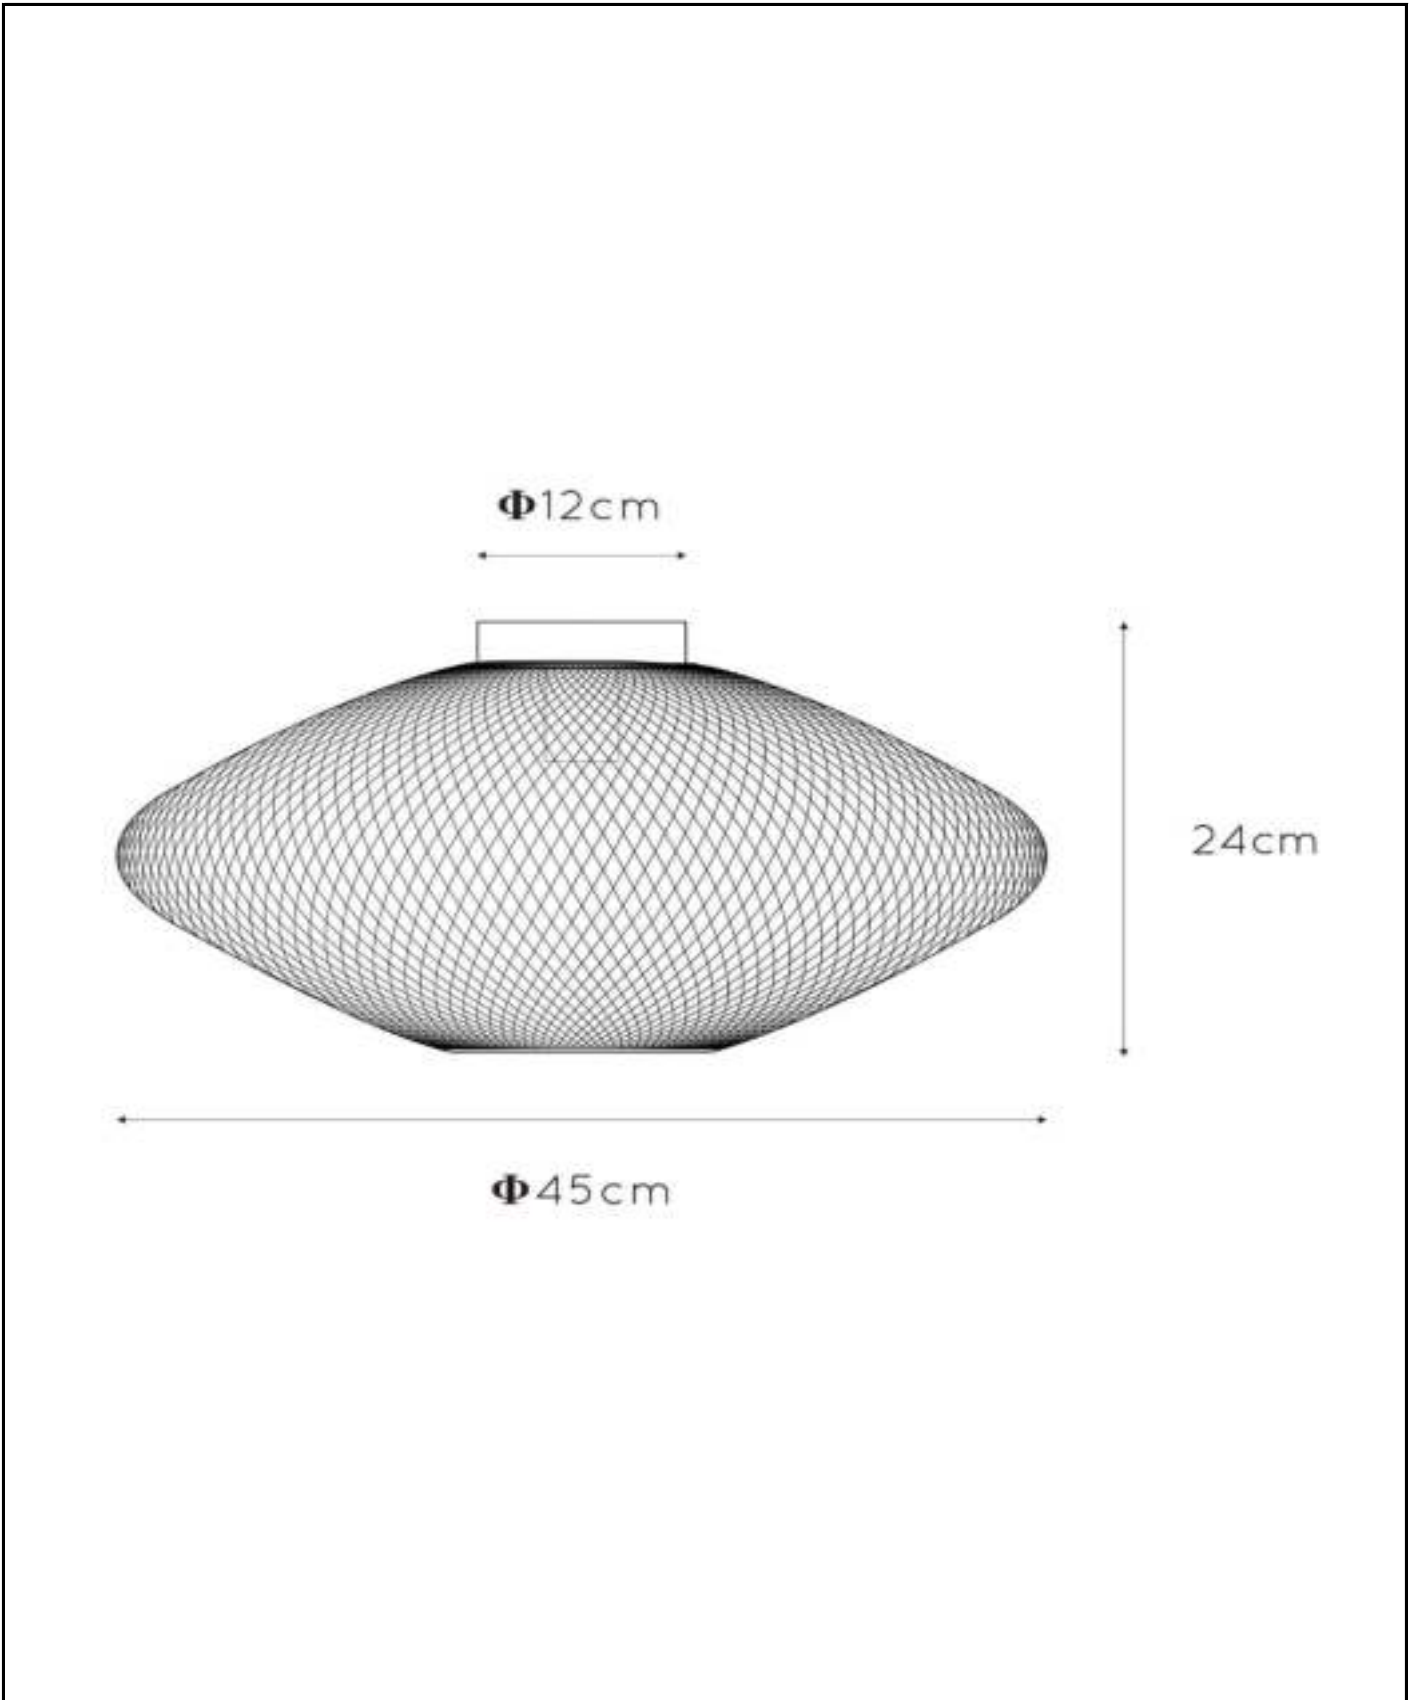

LUCIDE

**RECOMMENDED LUCIDE
LIGHT SOURCE**

49032/05/62
Dimmable: Yes
Included: No

General

Dimensions LxW xH: 45cm x 45cm x 24cm
Main material: Metal
Ceiling rose material: Metal
Color: Matt Gold / Brass
Style: Vintage
Shape: Organic
Weight: 1,90kg
Warranty: 2 Years

Specifications

Dimmable: Yes
Light direction: Around (Diffuse)
Adjustable in height: Not In Height Adjustable
Directional: Not Directional
Cable: No Cable On Product
Sensor: Without Sensor
Control: Light Switch Control
Power supply: Adapter/Power Grid
IP-Class: 20
Electric Class: 1
Number of light sources: 1
Lamp socket: E27
Wattage: 1x 40W
Power requirements: 220-240V~50Hz

For more specifications of this product please visit
www.lucide.com

MESH

Item number: 2123/45/02
EAN code: 54 112 122 1136 1

For more specifications or dimensions of this product please visit www.lucide.com