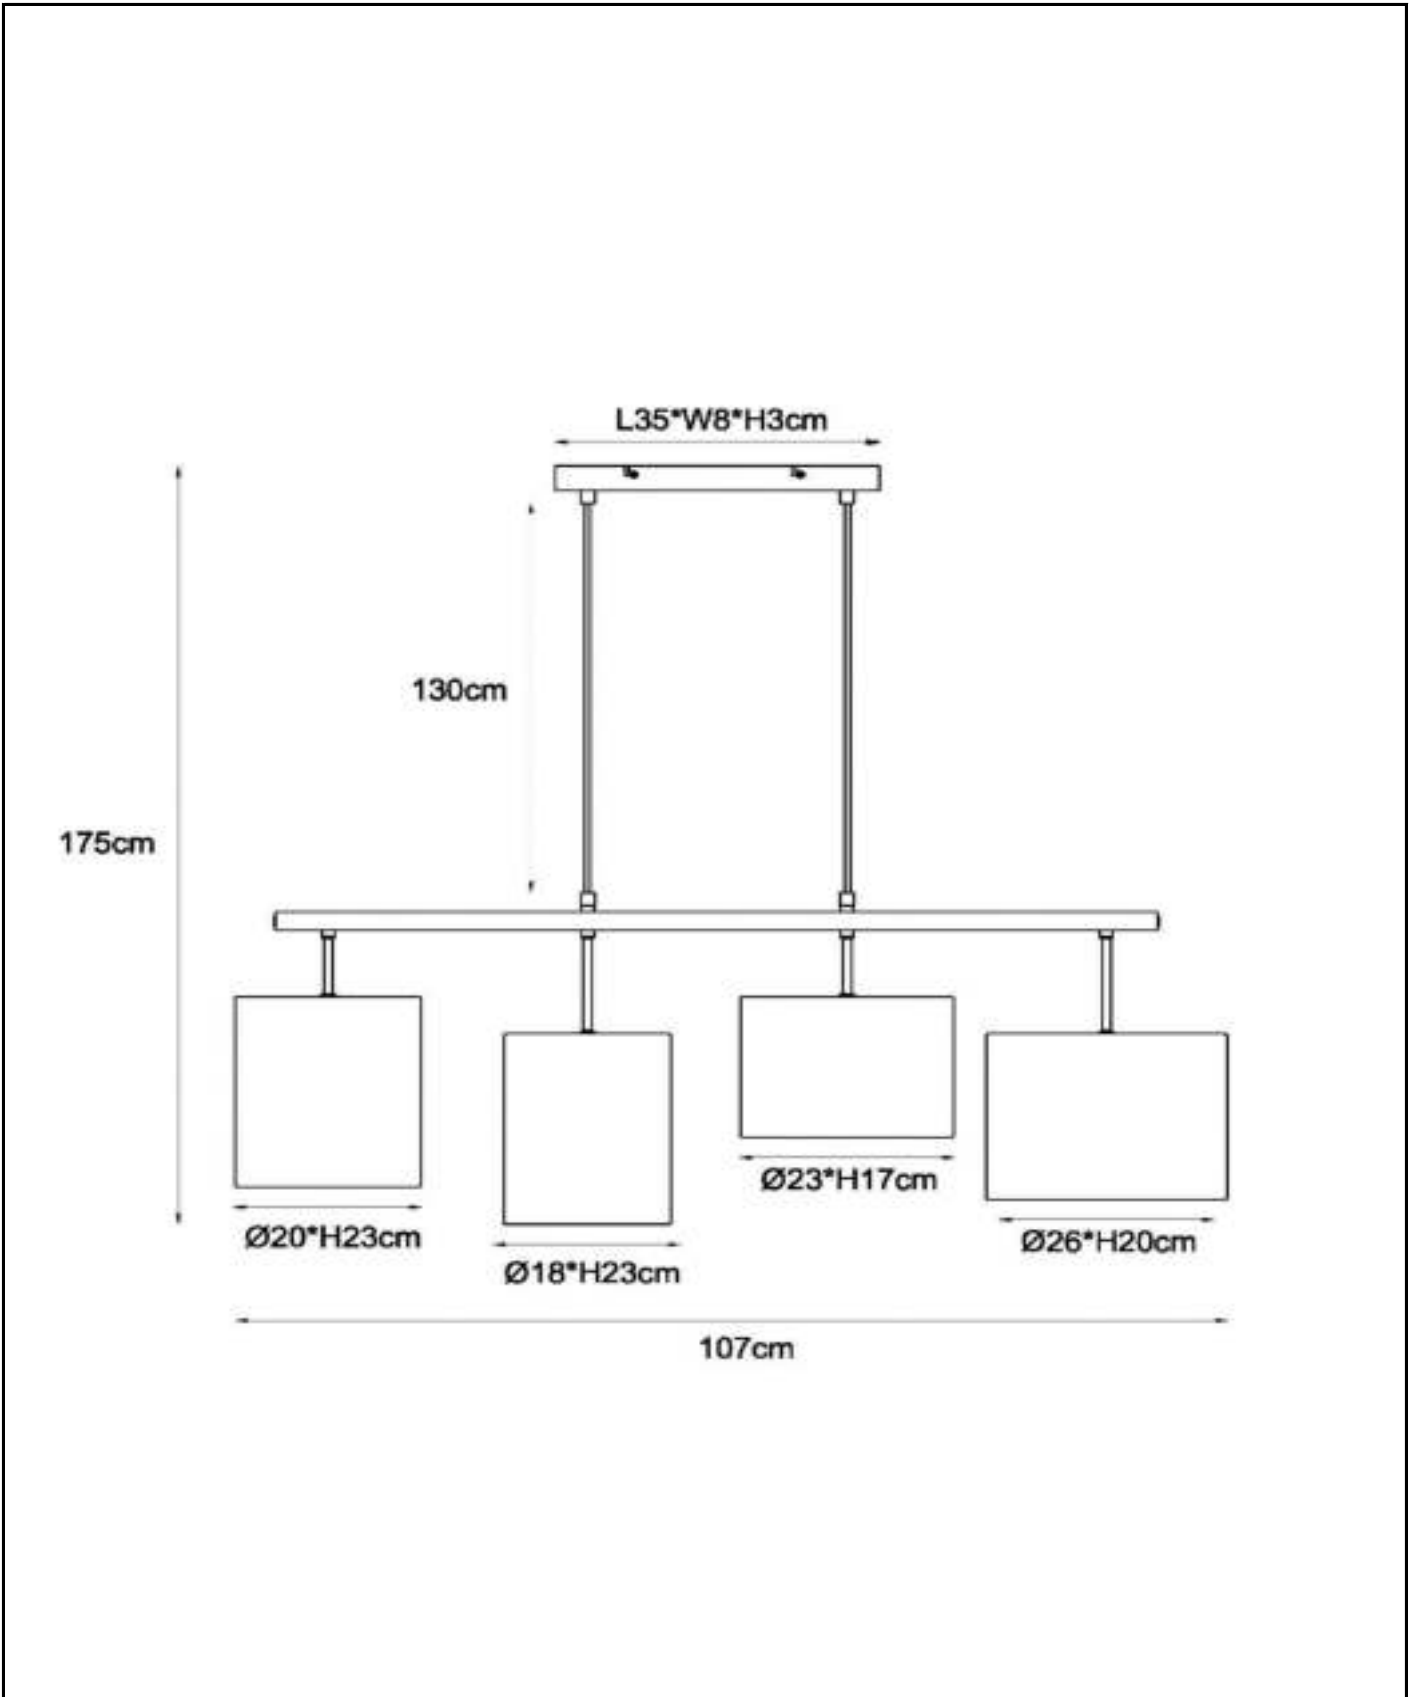

LUCIDE

**RECOMMENDED LUCIDE
LIGHT SOURCE**

49042/05/62
Dimmable: Yes
Included: No

General

Dimensions LxW xH: 107cm x 26cm x 175cm
Height minimum: 60cm
Height maximum: 175cm
Main material: Cotton
Ceiling rose material: Metal
Color: Cream and Black
Style: Cottage
Shape: Rectangle
Weight: 1,40kg
Warranty: 2 Years

Specifications

Dimmable: Yes
Light direction: Around (Diffuse)
Adjustable in height: Adjustable In Height
(Before Installation)
Directional: Not Directional
Cable: Yes, Cable On Product
Cable length: 130cm
Sensor: Without Sensor
Control: Light Switch Control
Power supply: Adapter/Power Grid
IP-Class: 20
Electric Class: 1
Number of light sources: 4
Lamp socket: E27
Wattage: 4 x 40W
Power requirements: 220-240V~50Hz

For more specifications of this product please visit
www.lucide.com

MAYA

Item number: 45409/04/38
 EAN code: 54 112 12452573

For more specifications or dimensions of this product please visit www.lucide.com