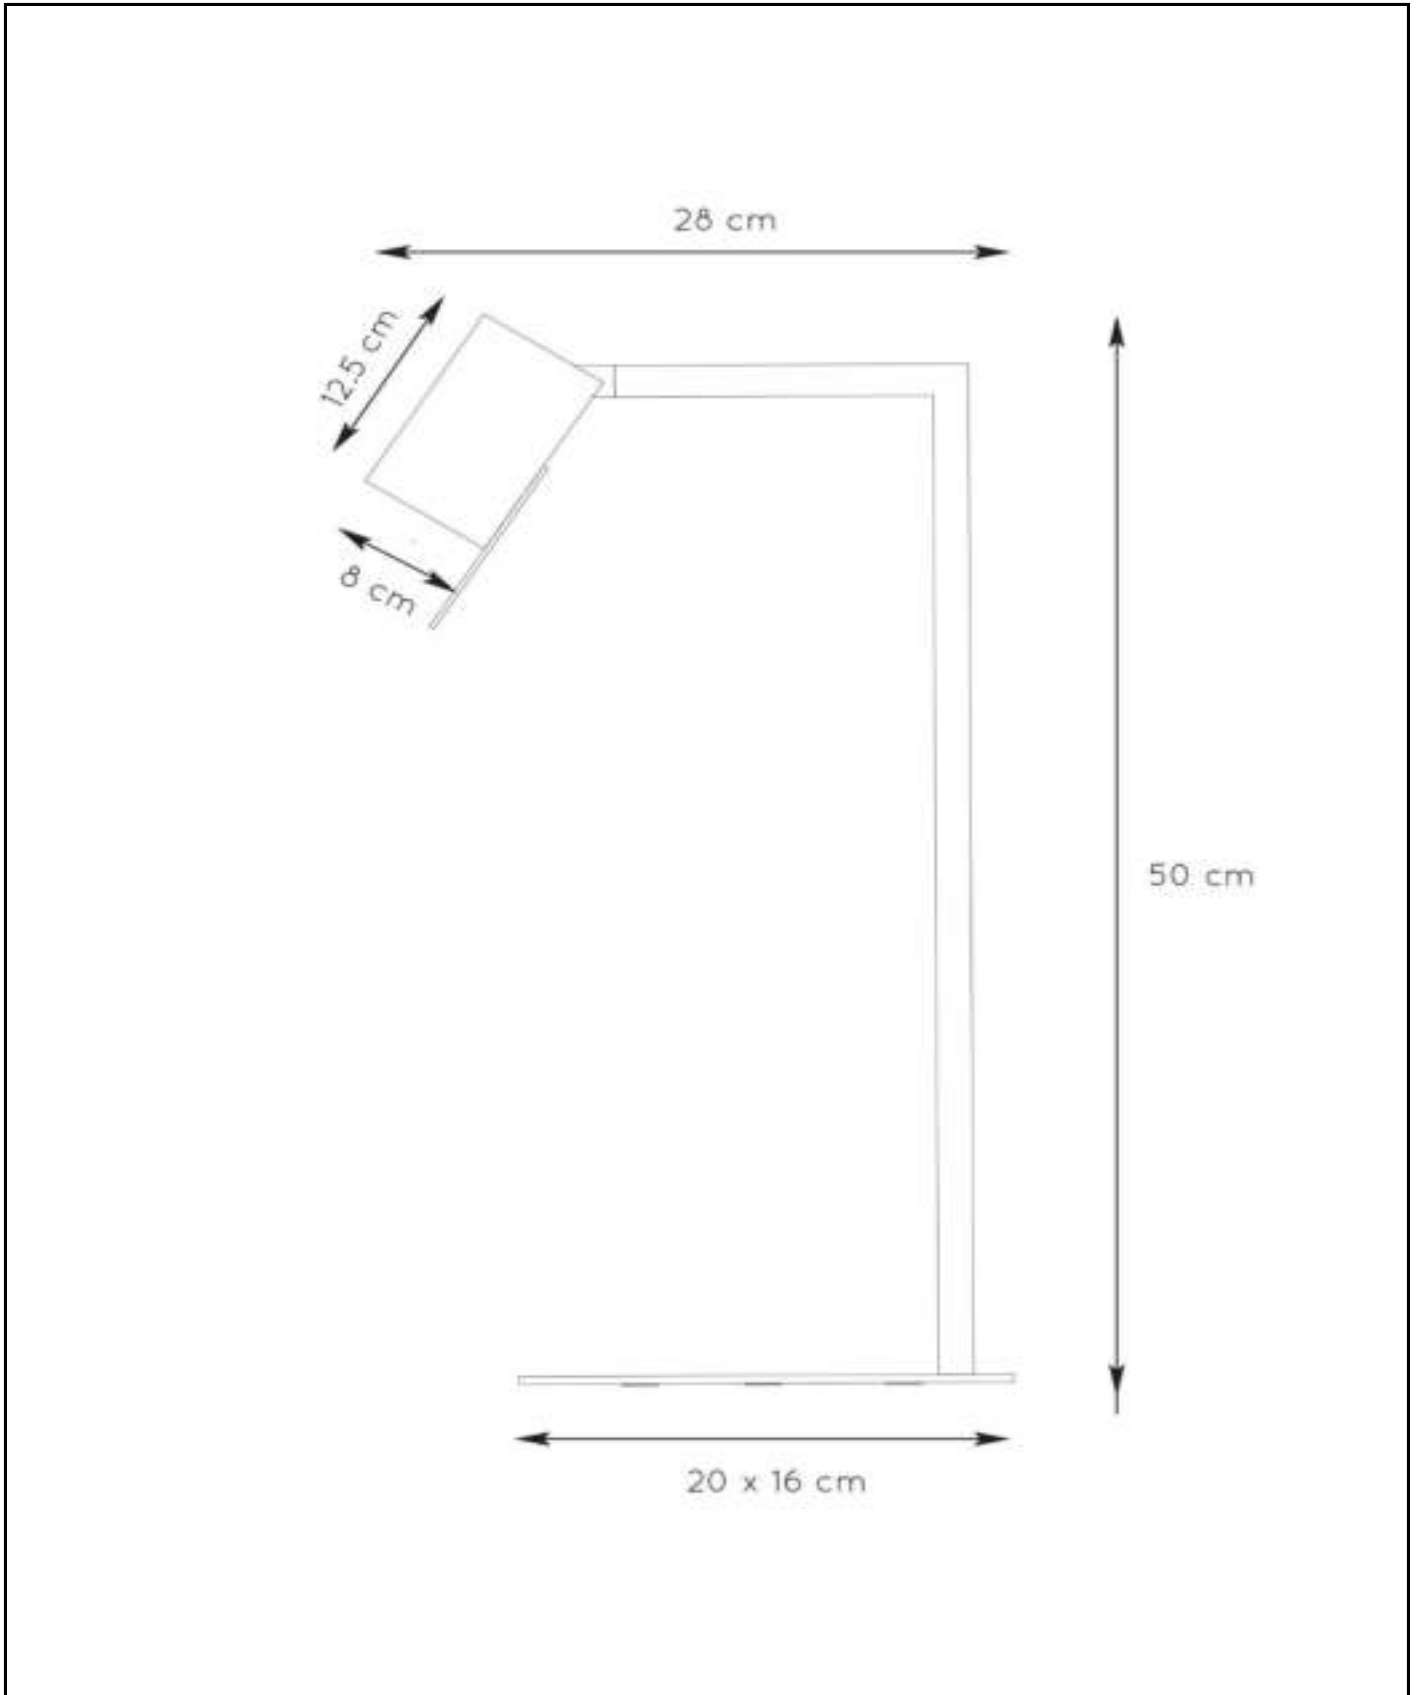

LUCIDE

**RECOMMENDED LUCIDE
LIGHT SOURCE**

49006/05/30
Dimmable: Yes
Included: No

General

Dimensions LxW xH: 28cm x 16cm x 50cm
Main material: Metal
Color: Black
Style: Modern
Shape: Corner-Shaped
Weight: 2,40kg
Warranty: 2 Years

Specifications

Dimmable: No
Light direction: Downlight
Adjustable in height: Not In Height Adjustable
Directional: Tiltable (Vertical)
Cable: Yes, Cable With Plug On Product
Cable length: 190cm
Sensor: Without Sensor
Control: On/Off Switch - In The Cord
Power supply: Adapter/Power Grid
IP-Class: 20
Electric Class: 2
Number of light sources: 1
Lamp socket: GU10
Wattage: 1x 35W
Power requirements: 220-240V~50Hz

For more specifications of this product please visit
www.lucide.com

LESLEY

Item number: 03525/01/30
EAN code: 54 112 120 3 1129

For more specifications or dimensions of this product please visit www.lucide.com