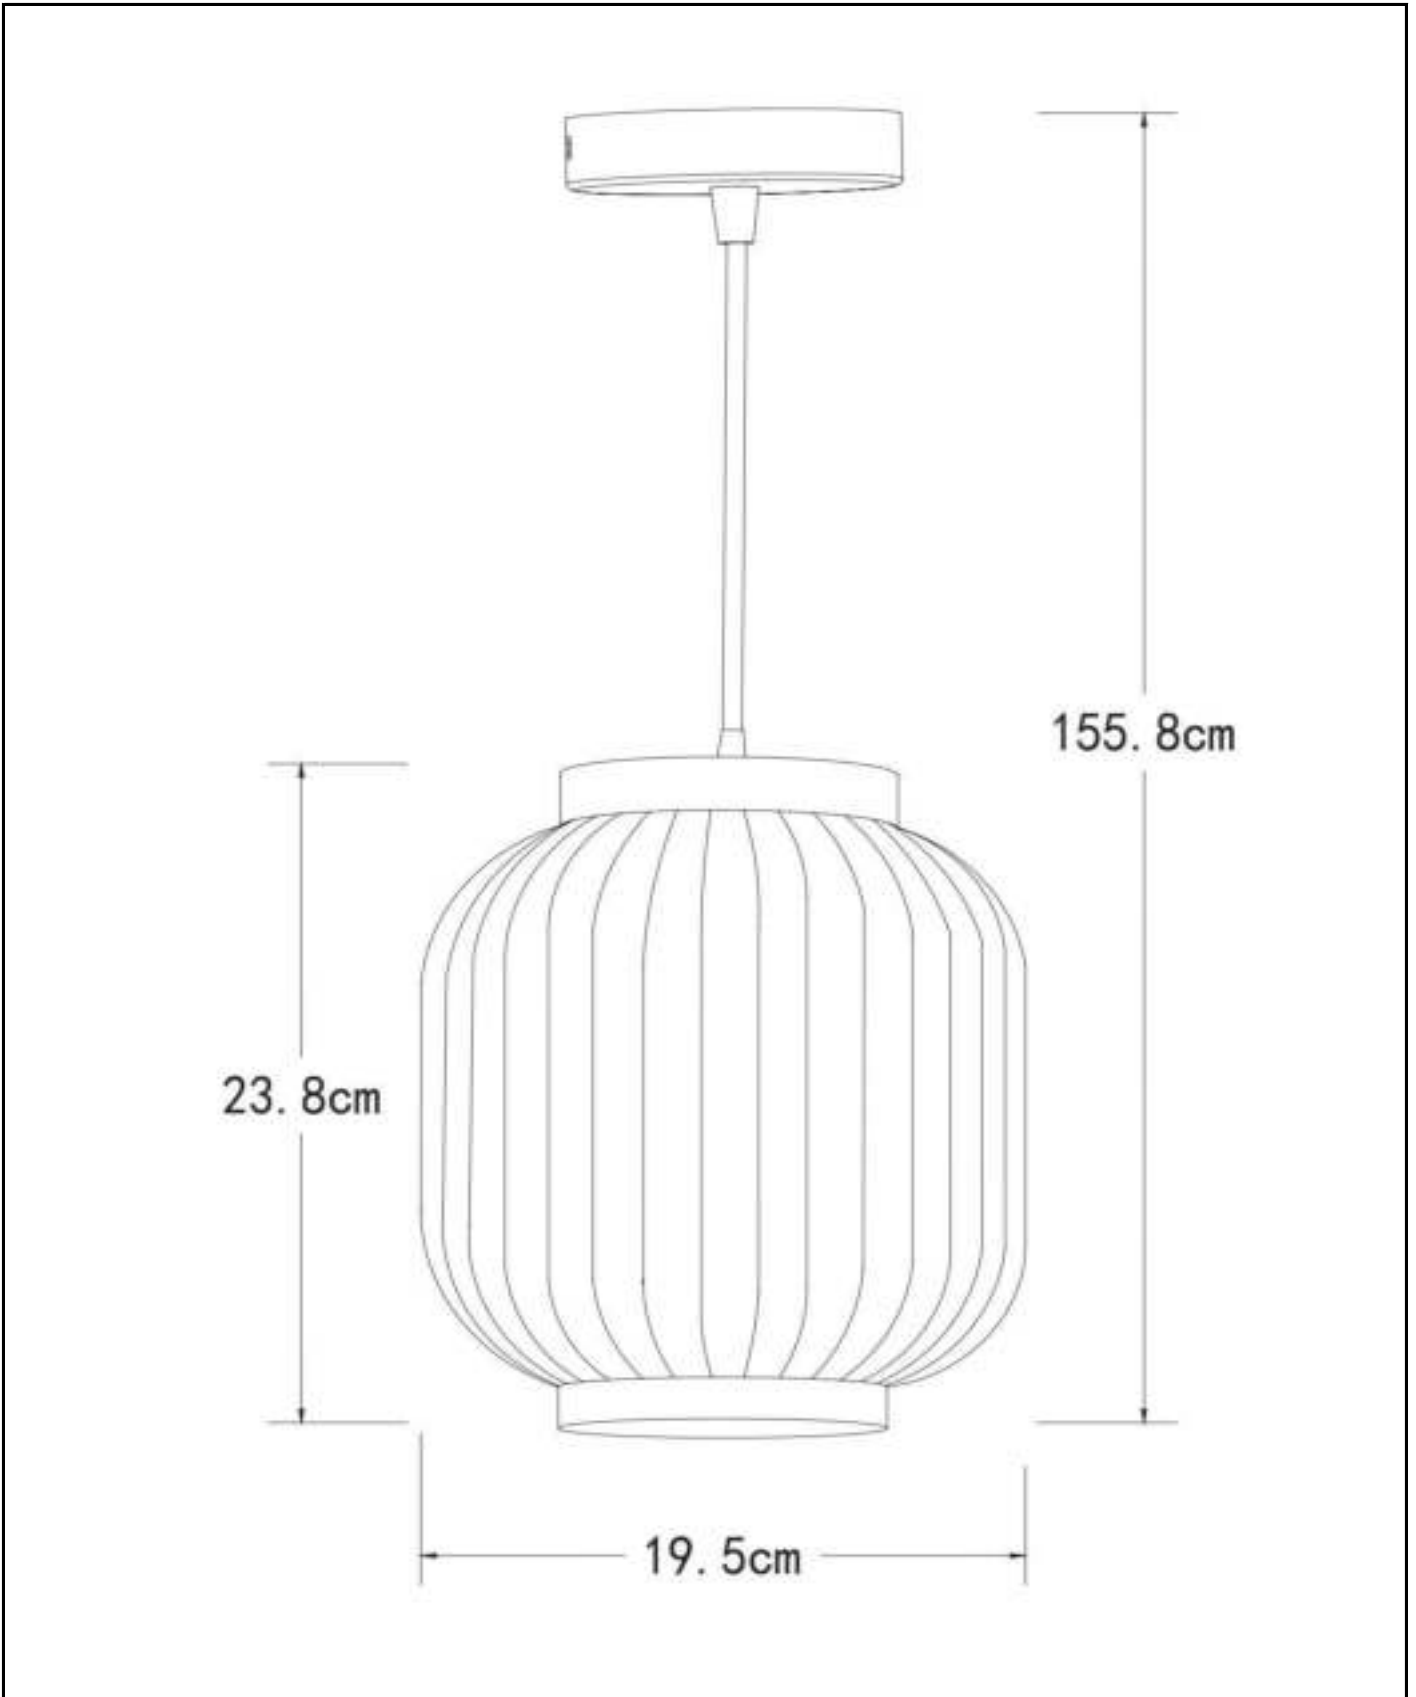

LUCIDE

**RECOMMENDED LUCIDE
LIGHT SOURCE**

49020/05/60
Dimmable: Yes
Included: No

Item number: 13435/01/31
EAN code: 54 112 12 134 14 1

GOSSE

General

Dimensions LxW xH: 19,5cm x 19,5cm x 155,8cm
Height minimum: 50cm
Height maximum: 155,8cm
Main material: Porcelain
Ceiling rose material: Metal
Color: White
Style: Retro
Shape: Other
Weight: 1,50kg
Warranty: 2 Years

Specifications

Dimmable: Yes
Light direction: Around (Diffuse)
Adjustable in height: Adjustable In Height
(Before Installation)
Directional: Not Directional
Cable: Yes, Cable On Product
Cable length: 130cm
Sensor: Without Sensor
Control: Light Switch Control
Power supply: Adapter/Power Grid
IP-Class: 20
Electric Class: 2
Number of light sources: 1
Lamp socket: E27
Wattage: 1x 40W
Power requirements: 220-240V~50Hz

For more specifications of this product please visit
www.lucide.com

GOSSE

Item number: 13435/0131
EAN code: 54 112 12134 141

For more specifications or dimensions of this product please visit www.lucide.com