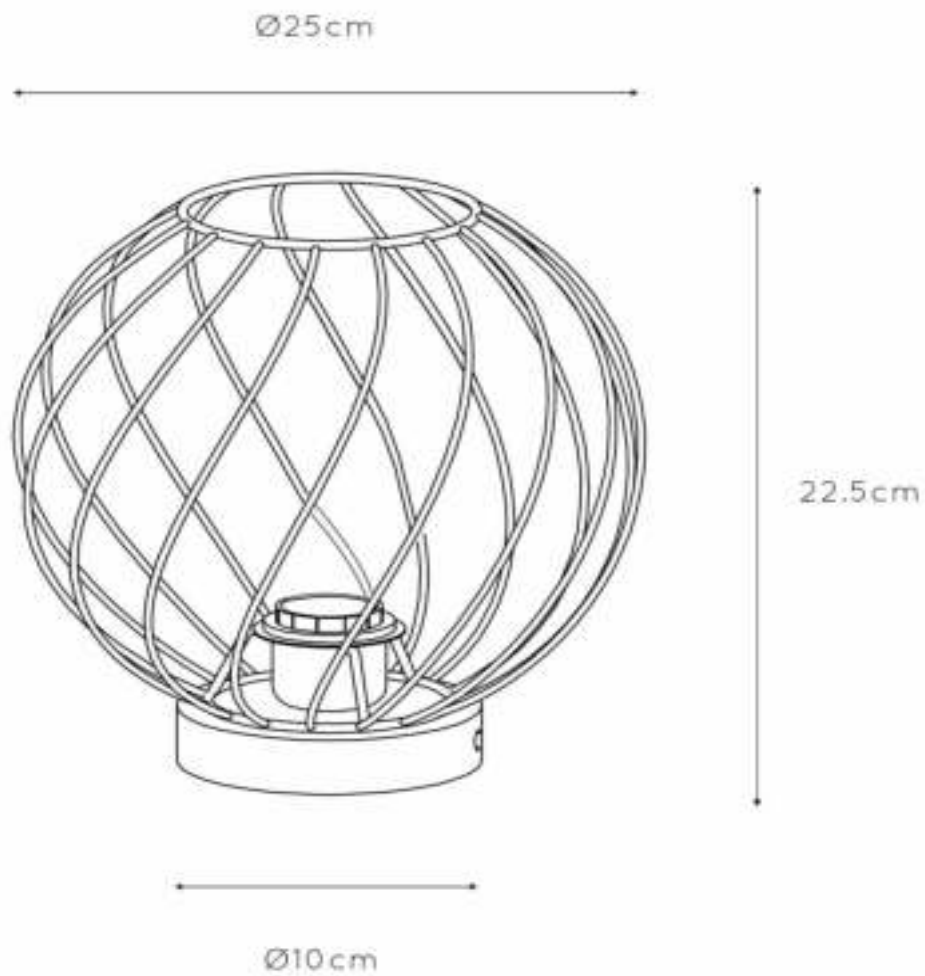

LUCIDE

Item number: 21528/25/30
EAN code: 54 112 122 11590

DANZA

**RECOMMENDED LUCIDE
LIGHT SOURCE**

49032/05/62
Dimmable: Yes
Included: No

General

Dimensions LxW xH: 25cm x 25cm x 22,5cm
Main material: Metal
Color: Black
Style: Modern
Shape: Globe
Weight: 0,90 kg
Warranty: 2 Years

Specifications

Dimmable: No
Light direction: Around (Diffuse)
Adjustable in height: Not In Height Adjustable
Directional: Not Directional
Cable: Yes, Cable With Plug On Product
Cable length: 150 cm
Sensor: Without Sensor
Control: On/Off Switch - In The Cord
Power supply: Adapter/Power Grid
IP-Class: 20
Electric Class: 2
Number of light sources: 1
Lamp socket: E27
Wattage: 1x 40W
Power requirements: 220-240V~50 Hz

For more specifications of this product please visit
www.lucide.com

DANZA

Item number: 21528/25/30
EAN code: 54 112 12211590

For more specifications or dimensions of this product please visit
www.lucide.com