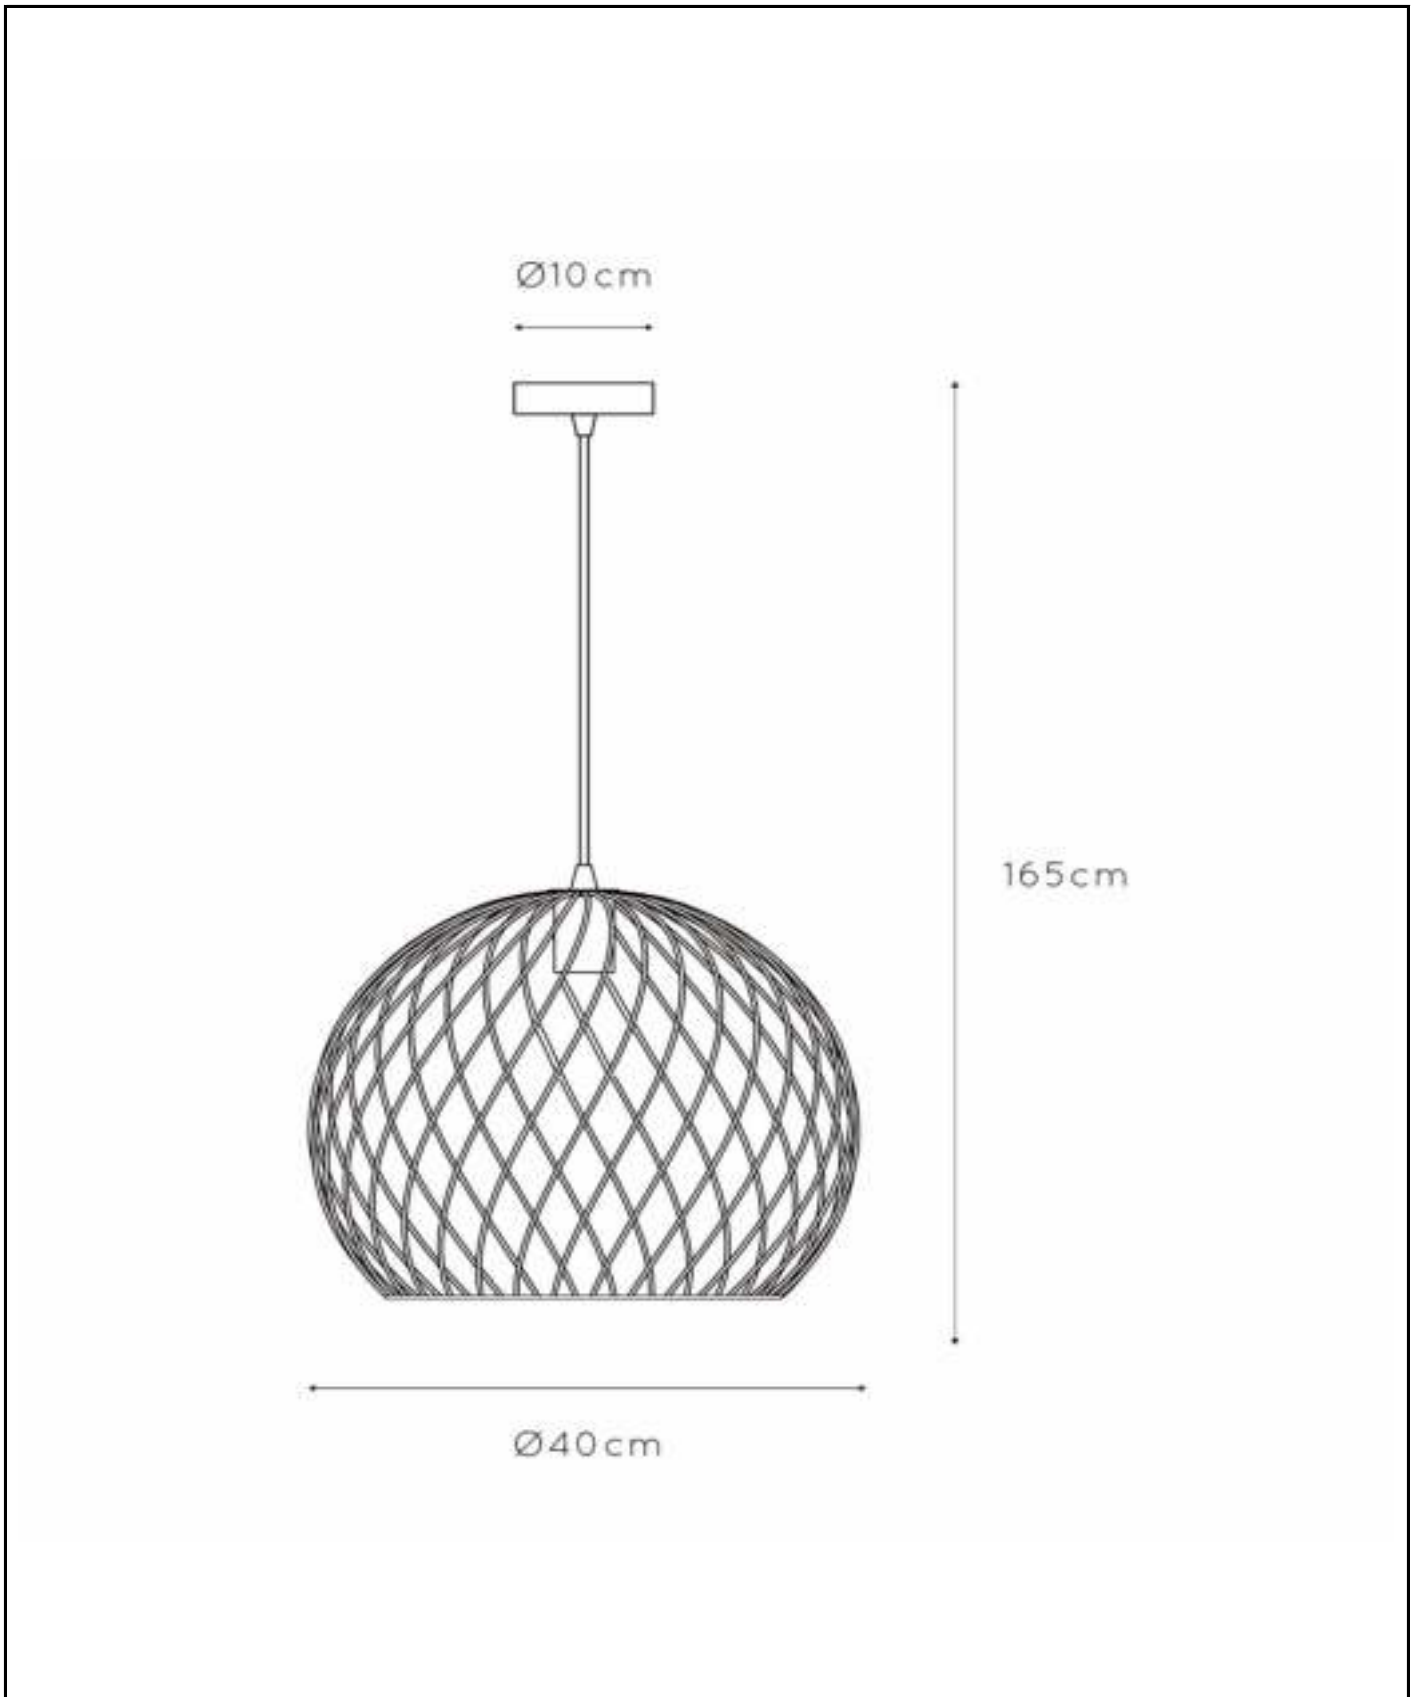

LUCIDE

**Item number: 21428/40/30**  
EAN code: 54 112 122 11538

**DANZA**

**RECOMMENDED LUCIDE  
LIGHT SOURCE**

**49033/05/62**  
**Dimmable: Yes**  
**Included: No**

## General

**Dimensions LxW xH:** 40 cm x 40 cm x 165 cm  
**Height minimum:** 70 cm  
**Height maximum:** 165 cm  
**Main material:** Metal  
**Ceiling rose material:** Metal  
**Color:** Black  
**Style:** Modern  
**Shape:** Globe  
**Weight:** 1,40 kg  
**Warranty:** 2 Years

## Specifications

**Dimmable:** Yes  
**Light direction:** Around (Diffuse)  
**Adjustable in height:** Adjustable In Height  
(Before Installation)  
**Directional:** Not Directional  
**Cable:** Yes, Cable On Product  
**Cable length:** 130 cm  
**Sensor:** Without Sensor  
**Control:** Light Switch Control  
**Power supply:** Adapter/Power Grid  
**IP-Class:** 20  
**Electric Class:** 2  
**Number of light sources:** 1  
**Lamp socket:** E27  
**Wattage:** 1x 40W  
**Power requirements:** 220-240V~50Hz

# DANZA

Item number: 21428/40/30  
EAN code: 54 112 12211538

For more specifications or dimensions of this product please visit [www.lucide.com](http://www.lucide.com)