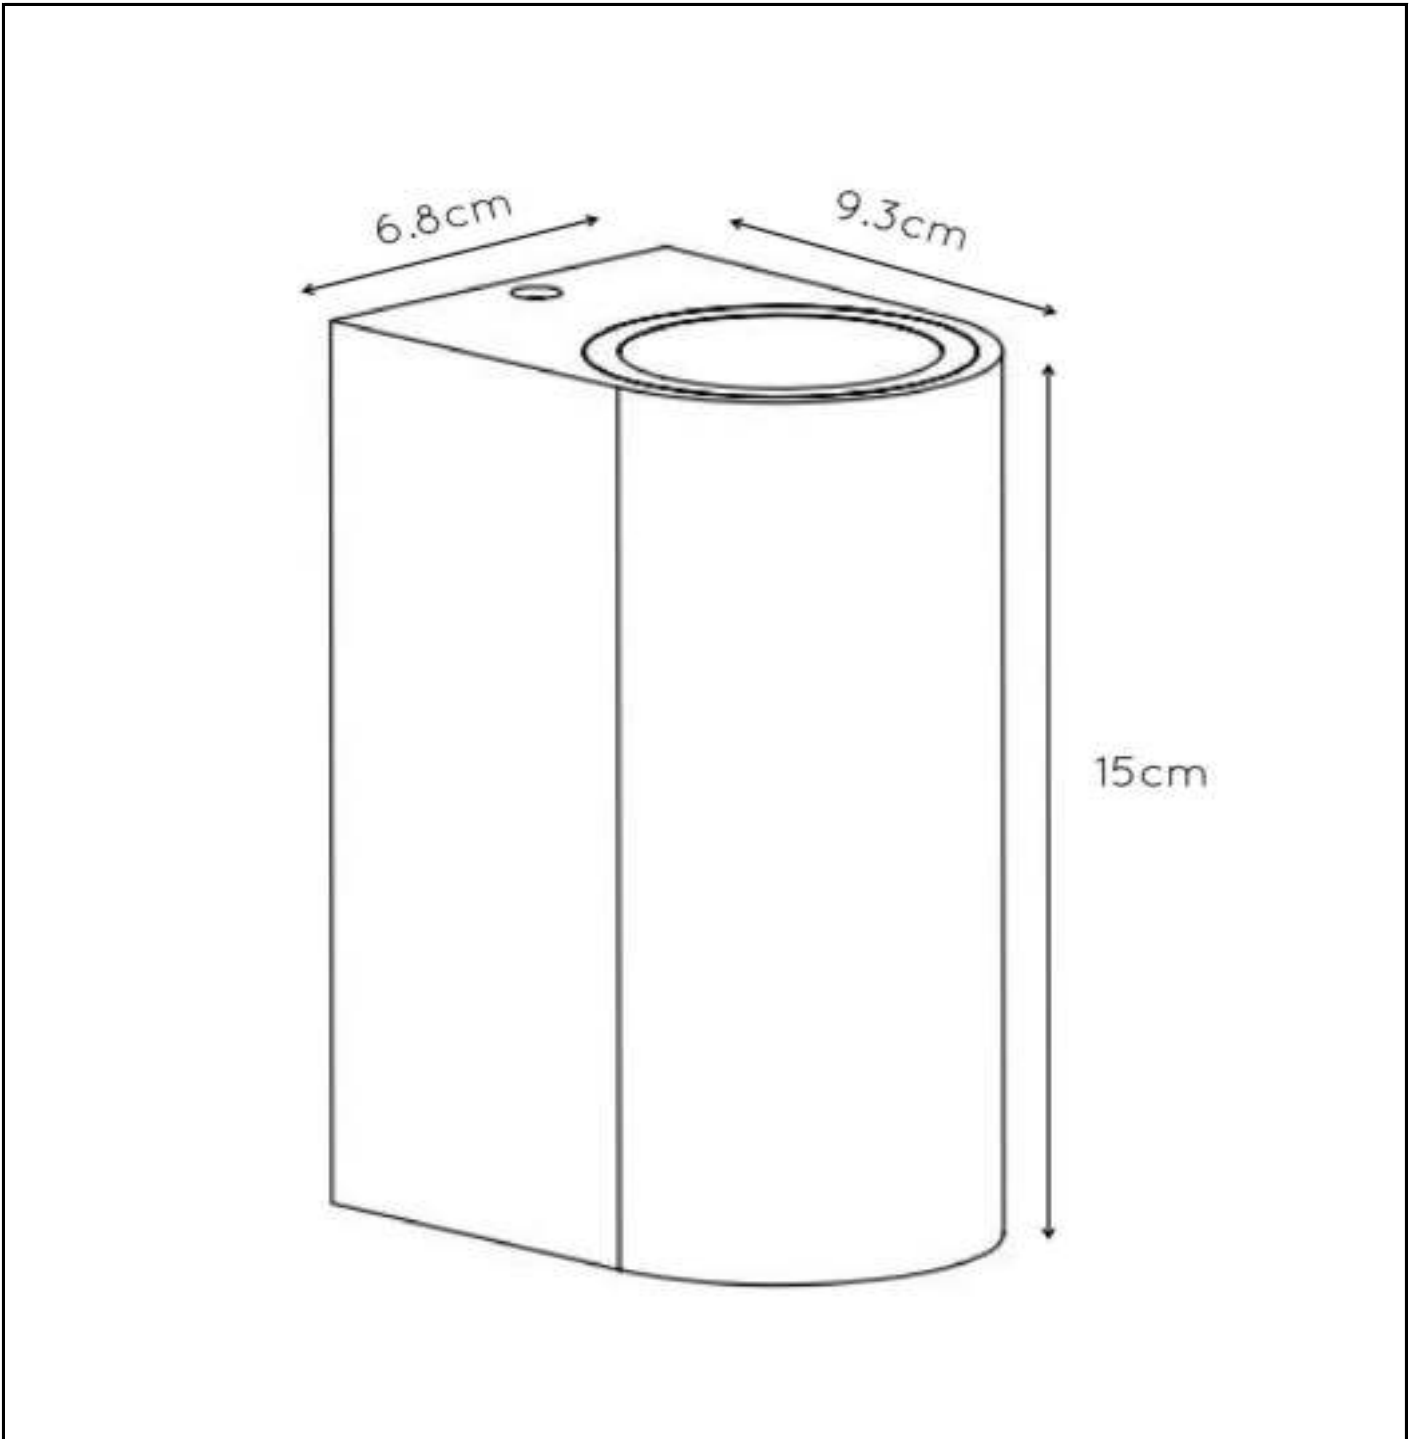

LUCIDE

**RECOMMENDED LUCIDE
LIGHT SOURCE**

49006/05/30
Dimmable: Yes
Included: No

General

Dimensions LxW xH: 6,8cm x 9,3cm x 15cm
Main material: Aluminum
Color: Black
Style: Modern
Shape: Half-Round
Weight: 0,50 kg
Warranty: 2 Years

Specifications

Dimmable: Yes
Light direction: Uplight & Downlight
Adjustable in height: Not In Height Adjustable
Directional: Not Directional
Cable: No Cable On Product
Sensor: Without Sensor
Control: Light Switch Control
Power supply: Adapter/Power Grid
IP-Class: 44
Electric Class: 1
Number of light sources: 2
Lamp socket: GU10
Wattage: 2 x 5W
Power requirements: 220-240V~50Hz

For more specifications of this product please visit
www.lucide.com

BOOGY

Item number: 27863/02/30
EAN code: 54 112 1227 10 44

IP44

IP54

IP65

IP67

The explanation of the IP ratings can be found in the safety instructions.

For more specifications or dimensions of this product please visit www.lucide.com