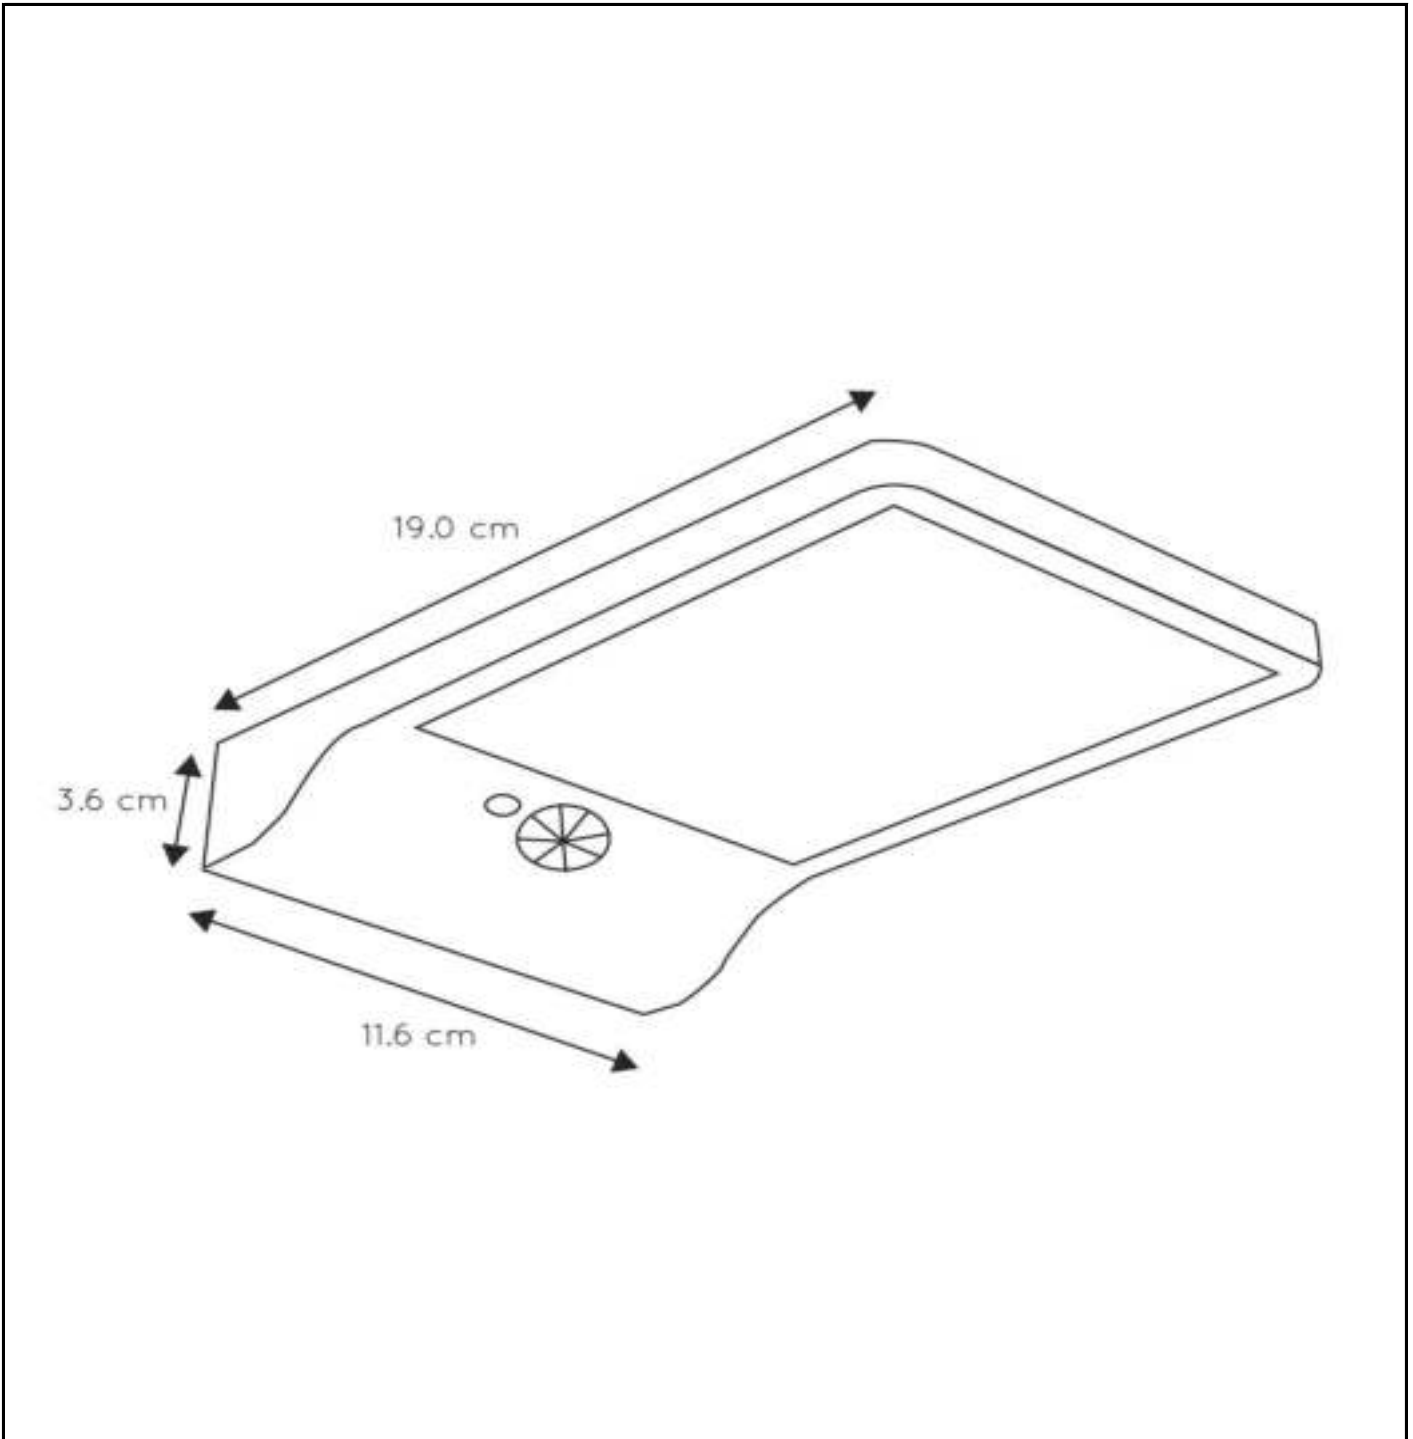

L U C I D E

Item number: 22862/04/30
EAN code: 54 112 1222155

BASIC

General

Dimensions LxW xH: 11,6cm x 19cm x 3,6cm
Main material: Pvc
Color: Black
Style: Modern
Shape: Rectangle
Weight: 0,25kg
Warranty: 3 Years

working time
100% 4H
10% 20H

Specifications

Dimmable: No
Light direction: Downlight
Adjustable in height: Not In Height Adjustable
Directional: Not Directional
Cable: No Cable On Product
Sensor: With Motion Sensor & Day/Night Sensor
Control: On/Off Switch - On The Product
Power supply: Solar Energy
IP-Class: 44
Electric Class: 3
Number of light sources: 1
Lamp socket: Integrated LED
Wattage: 1x 3W
Power requirements: 4V
Lumen: 1x 380 Lm
Colour temperature: 2700 K
Beam angle (if directional): 120°
Color Rendering Index: 80
Expected lifetime: 15000h

For more specifications of this product please visit
www.lucide.com

BASIC

Item number: 22862/04/30
EAN code: 54 112 1221155

IP44

IP54

IP65

IP67

The explanation of the IP ratings can be found in the safety instructions.

For more specifications or dimensions of this product please visit www.lucide.com