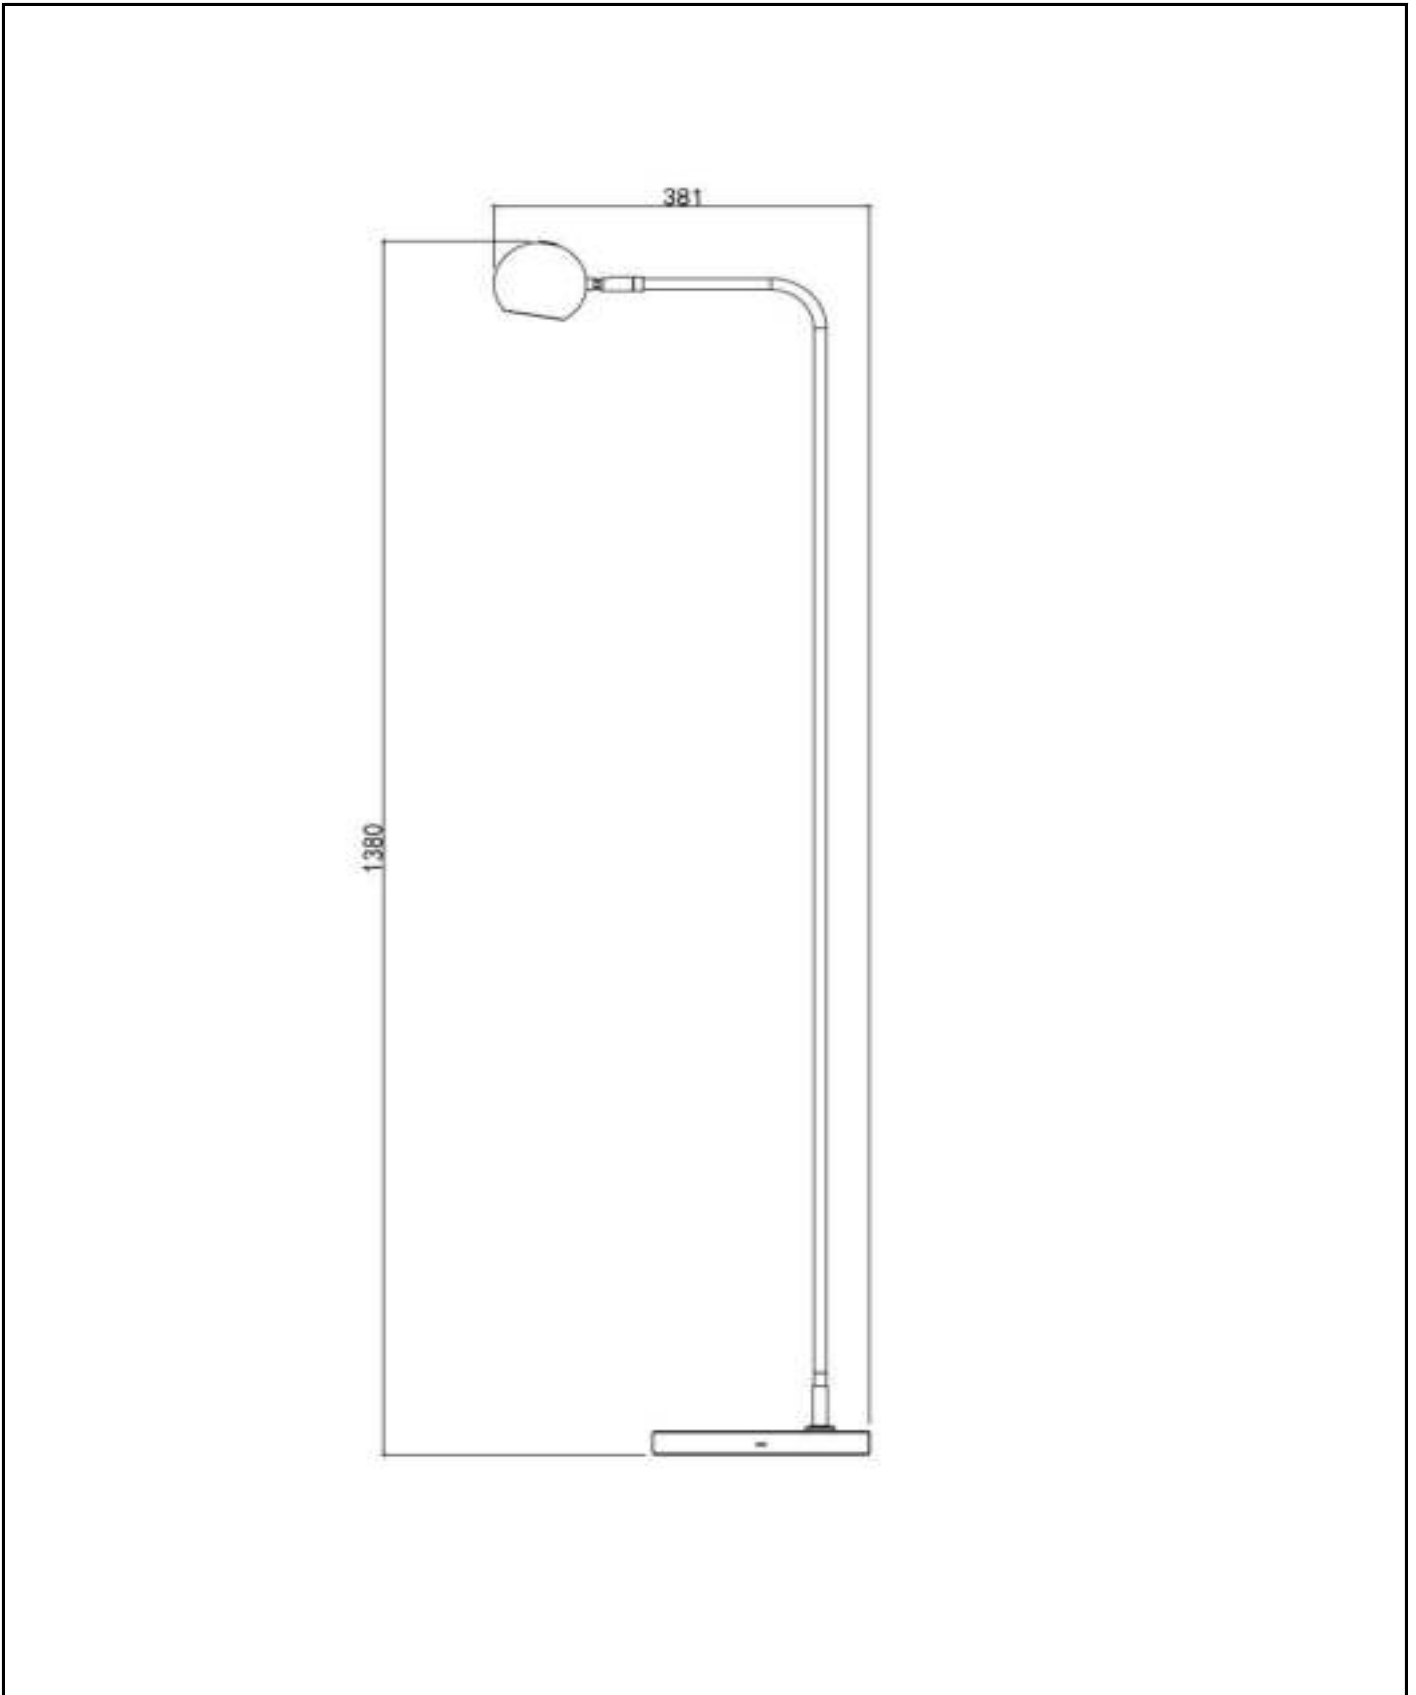

L U C I D E

Item number: 3672103/30
EAN code: 54 112 1236 130 1

COMET

General

Dimensions LxW xH: 38,1cm x 22cm x 138cm
Main material: Metal
Color: Black
Style: Modern
Shape: Cylinder
Weight: 3,50 kg
Warranty: 3 Years

Charging time: 8h
Working time:
Step 1 (100 percent brightness): 8h
Step 2 (40 percent brightness): 20h
Step 3 (10 percent brightness): 48h

Specifications

Dimmable: Yes
Light direction: Downlight
Adjustable in height: Not In Height Adjustable
Directional: Tiltable (Vertical)
Cable: Yes, with separate USB cable with plug
Cable length: 150 cm
Sensor: Without Sensor
Control: Touch Dimmer - On The Product
Power supply: Battery pack
IP-Class: 20
Electric Class: 3
Number of light sources: 1
Lamp socket: Integrated LED
Wattage: 1x 3W
Power requirements: 220-240V~50 Hz
Lumen: 1x 240 Lm
Colour temperature: 2700 K
Beam angle (if directional): 120°
Color Rendering Index: 80
Expected lifetime: 10000h

For more specifications of this product please visit
www.lucide.com

COMET

Item number: 36721/03/30
EAN code: 54 12 1236 130 1

For more specifications or dimensions of this product please visit www.lucide.com