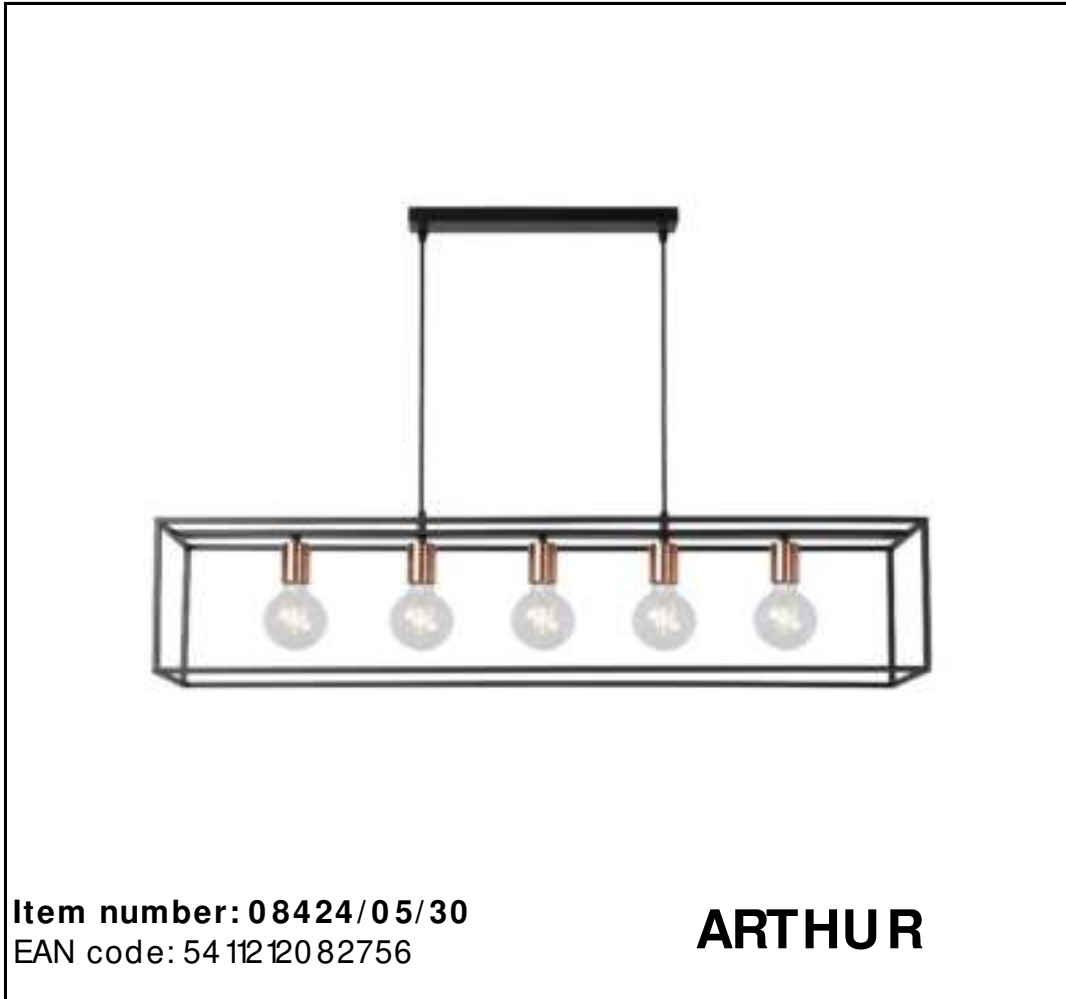

LUCIDE

Item number: 08424/05/30
EAN code: 54 112 120 82756

ARTHUR

**RECOMMENDED LUCIDE
LIGHT SOURCE**

49087/07/60
Dimmable: Yes
Included: No

General

Dimensions LxW xH: 100cm x 25cm x 155cm
Height minimum: 35cm
Height maximum: 155cm
Main material: Metal
Ceiling rose material: Metal
Color: Black and Copper
Style: Vintage
Shape: Rectangle
Weight: 3,50kg
Warranty: 2 Years

Specifications

Dimmable: Yes
Light direction: Around (Diffuse)
Adjustable in height: Adjustable In Height
(Before Installation)
Directional: Not Directional
Cable: Yes, Cable On Product
Cable length: 130 cm
Sensor: Without Sensor
Control: Light Switch Control
Power supply: Adapter/Power Grid
IP-Class: 20
Electric Class: 1
Number of light sources: 5
Lamp socket: E27
Wattage: 5 x 60W
Power requirements: 220-240V~50Hz

For more specifications of this product please visit
www.lucide.com

ARTHUR

Item number: 08424/05/30
 EAN code: 54 112 120 82756

For more specifications or dimensions of this product please visit www.lucide.com