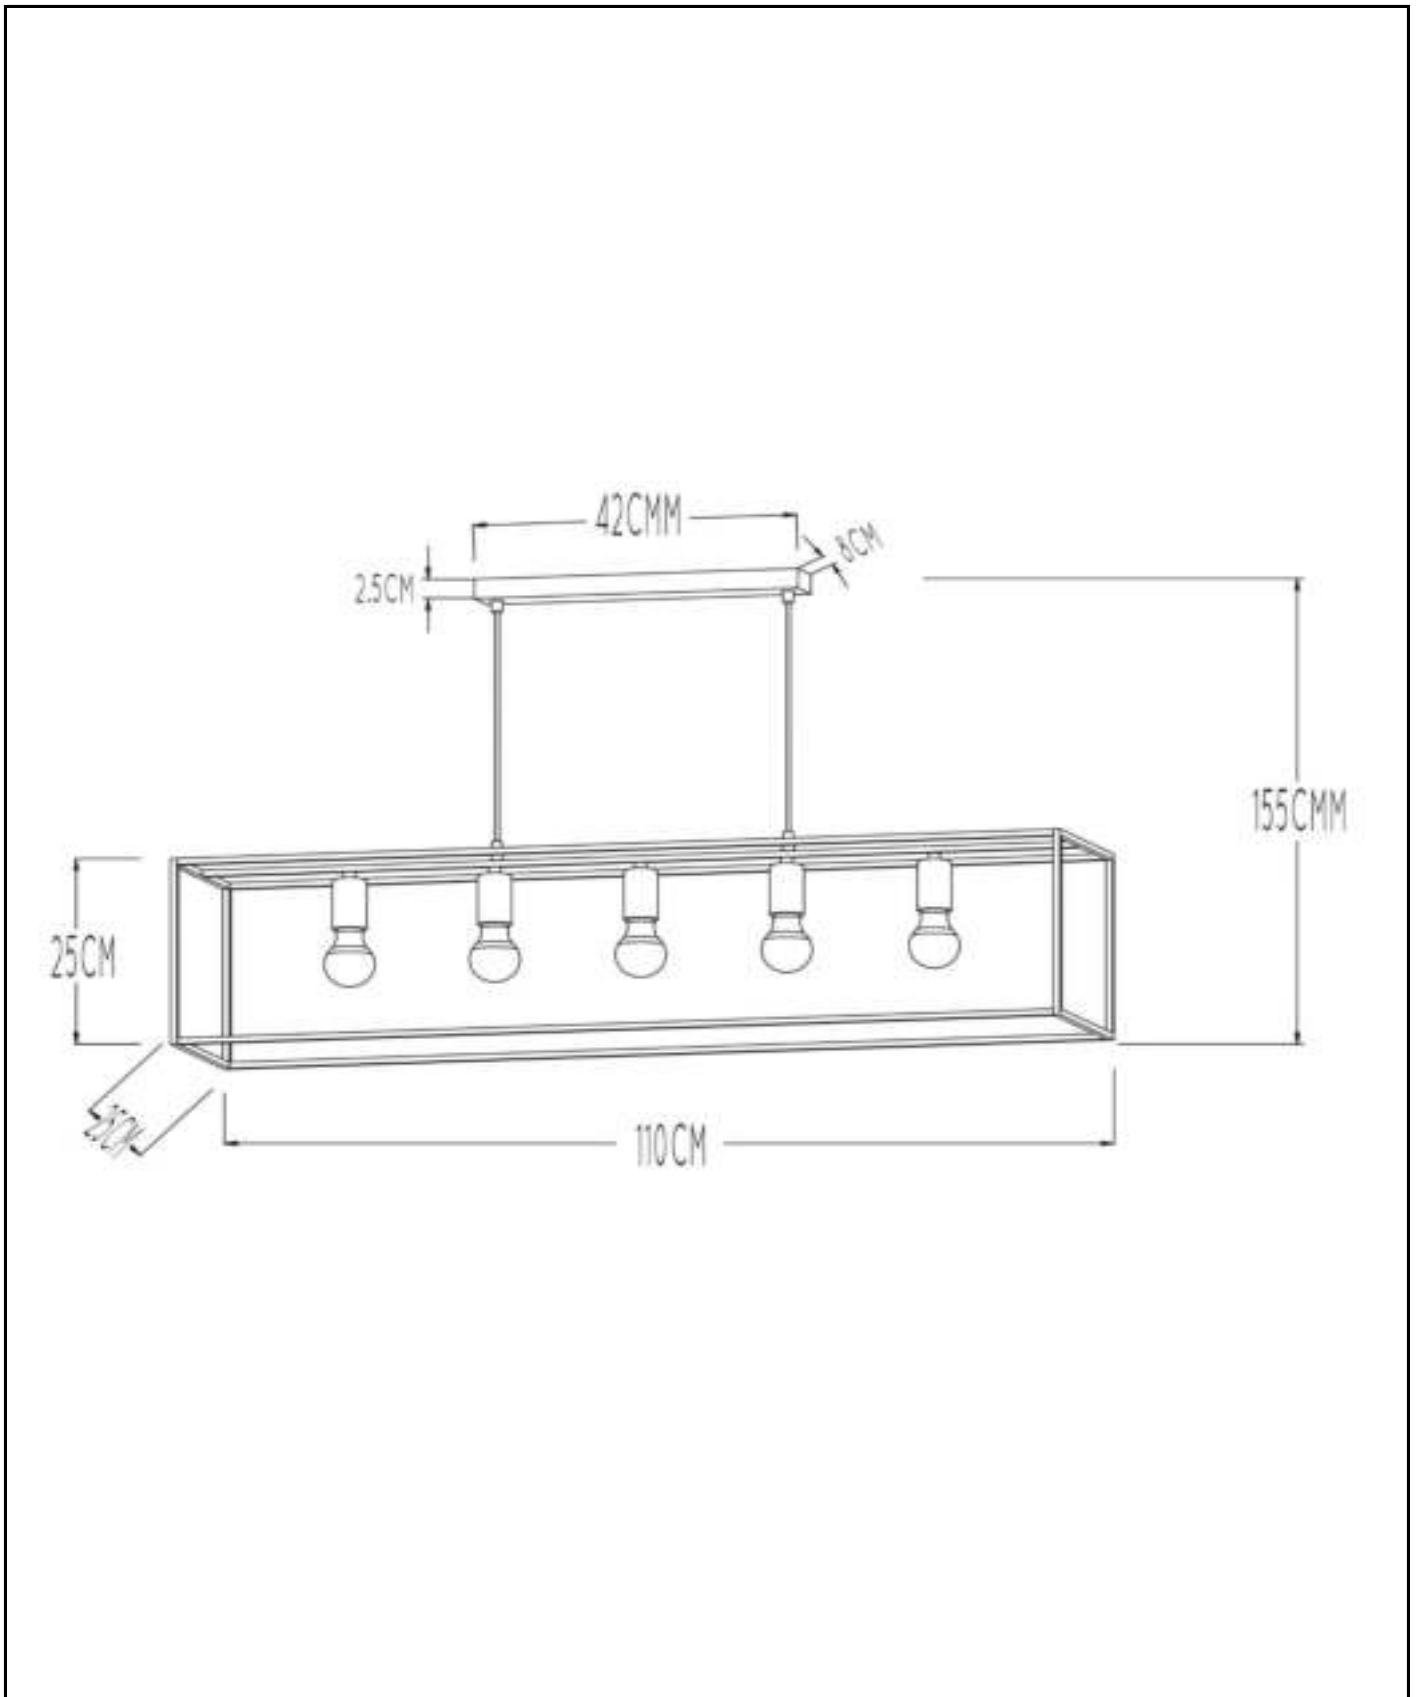

LUCIDE

Item number: 08424/05/30
EAN code: 54 112 120 82756

ARTHUR

**RECOMMENDED LUCIDE
LIGHT SOURCE**

49087/07/60
Dimmable: Yes
Included: No

General

Dimensions LxW xH: 100cm x 25cm x 155cm
Height minimum: 35cm
Height maximum: 155cm
Main material: Metal
Ceiling rose material: Metal
Color: Black and Copper
Style: Vintage
Shape: Rectangle
Weight: 3,50kg
Warranty: 2 Years

Specifications

Dimmable: Yes
Light direction: Around (Diffuse)
Adjustable in height: Adjustable In Height
(Before Installation)
Directional: Not Directional
Cable: Yes, Cable On Product
Cable length: 130 cm
Sensor: Without Sensor
Control: Light Switch Control
Power supply: Adapter/Power Grid
IP-Class: 20
Electric Class: 1
Number of light sources: 5
Lamp socket: E27
Wattage: 5 x 60W
Power requirements: 220-240V~50Hz

For more specifications of this product please visit
www.lucide.com

ARTHUR

Item number: 08424/05/30
 EAN code: 54 112 120 82756

For more specifications or dimensions of this product please visit www.lucide.com