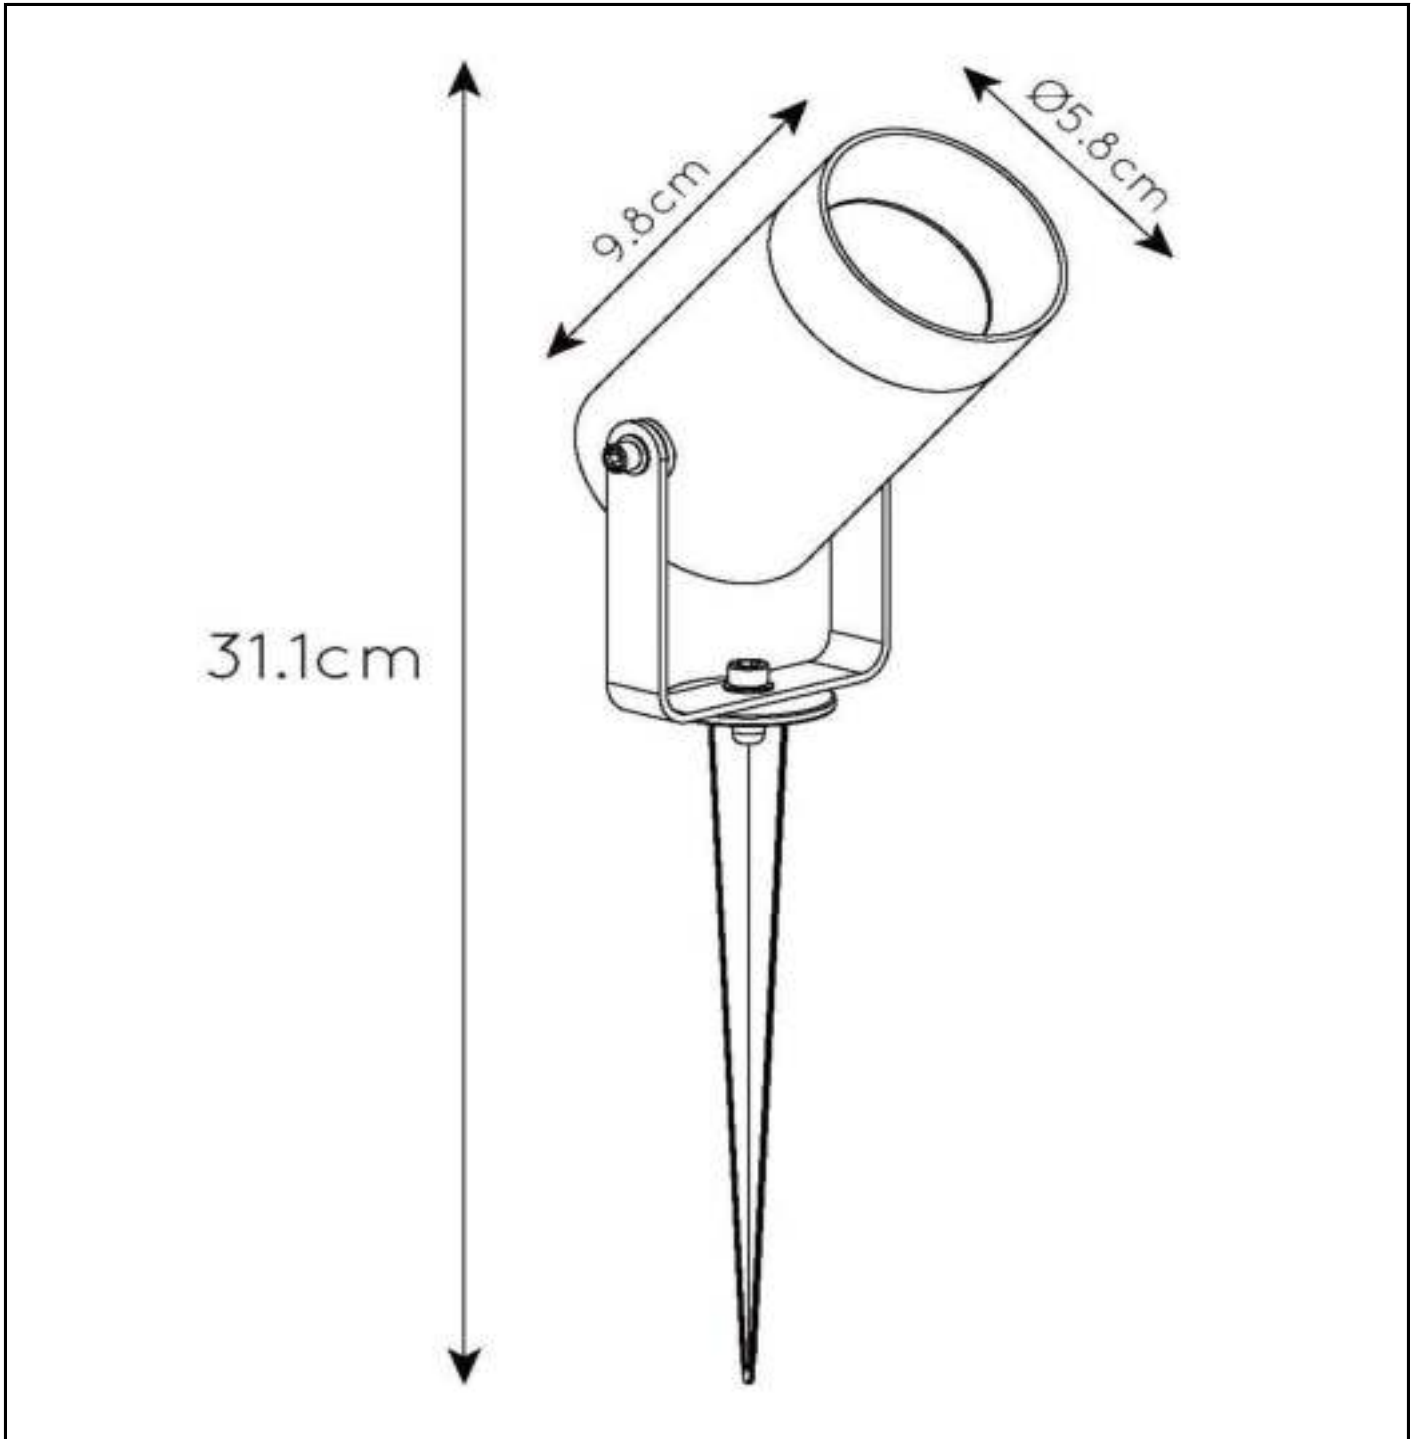

LUCIDE

**RECOMMENDED LUCIDE
LIGHT SOURCE**

49006/05/30
Dimmable: Yes
Included: No

General

Dimensions LxW xH: 10cm x 10cm x 26cm
Main material: Aluminum
Color: Black
Style: Modern
Shape: Cylinder
Weight: 0,30 kg
Warranty: 2 Years

Specifications

Dimmable: Yes
Light direction: Uplight
Adjustable in height: Not In Height Adjustable
Directional: Rotatable & Tiltable (360 Degrees)
Cable: Yes, Cable On Product
Cable length: 40cm
Sensor: Without Sensor
Control: Light Switch Control
Power supply: Adapter/Power Grid
IP-Class: 65
Electric Class: 2
Number of light sources: 1
Lamp socket: GU10
Wattage: 1x 50W
Power requirements: 220-240V~50Hz

For more specifications of this product please visit
www.lucide.com

TAYLOR

Item number: 09832/01/30
EAN code: 54 112 120 92755

IP44

IP54

IP65

IP67

The explanation of the IP ratings can be found in the safety instructions.

For more specifications or dimensions of this product please visit www.lucide.com