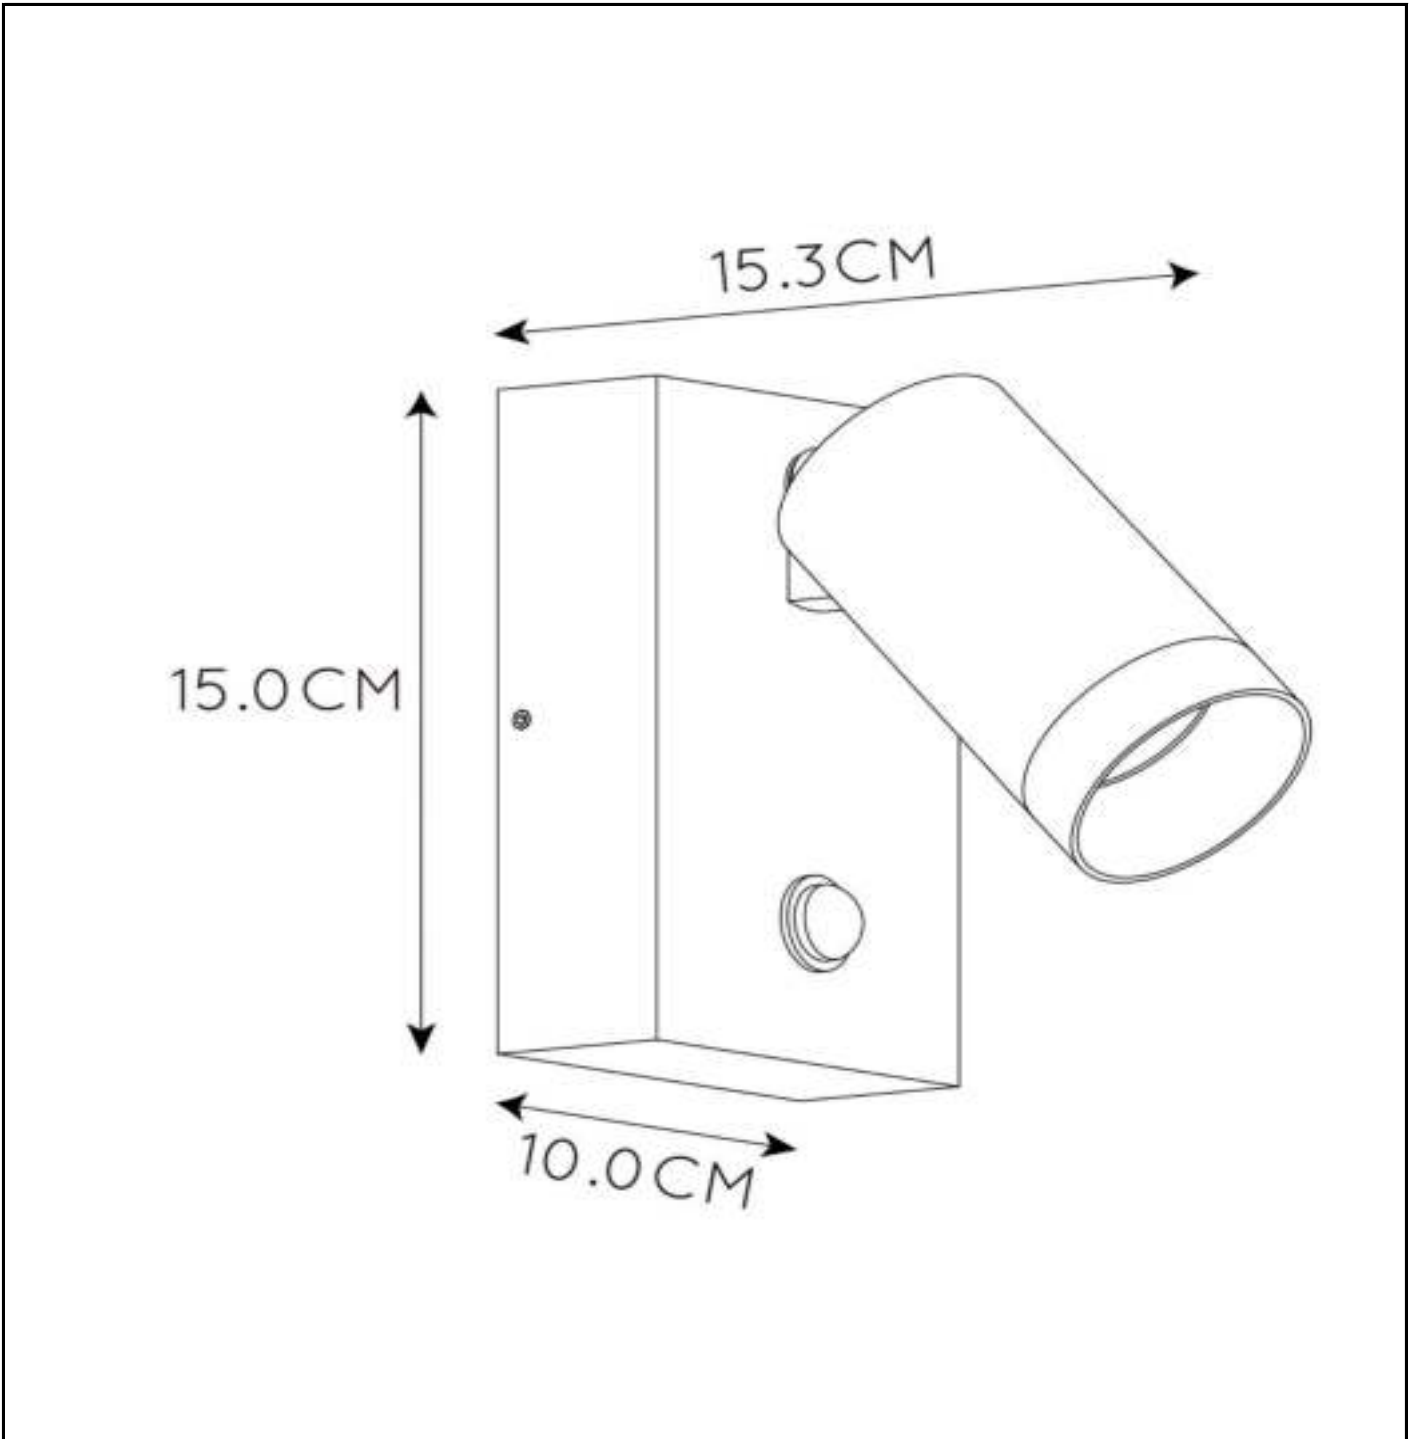

LUCIDE

Item number: 098310130
EAN code: 54 112 120 92694

TAYLOR

**RECOMMENDED LUCIDE
LIGHT SOURCE**

49006/05/30
Dimmable: Yes
Included: No

General

Dimensions LxW xH: 10cm x 15,3cm x 15cm
Main material: Aluminum
Ceiling rose material: Aluminum
Color: Black
Style: Modern
Shape: Cylinder
Weight: 0,81kg
Warranty: 2 Years

Specifications

Dimmable: Yes
Light direction: Around (Diffuse)
Adjustable in height: Not In Height Adjustable
Directional: Rotatable & Tiltable (360 Degrees)
Cable: No Cable On Product
Sensor: With Motion Sensor & Day/Night Sensor
Control: Light Switch Control
Power supply: Adapter/Power Grid
IP-Class: 54
Electric Class: 1
Number of light sources: 1
Lamp socket: GU10
Wattage: 1x 50W
Power requirements: 220-240V~50Hz

For more specifications of this product please visit
www.lucide.com

TAYLOR

Item number: 09831/01/30
EAN code: 54 112 120 92694

IP44

IP54

IP65

IP67

The explanation of the IP ratings can be found in the safety instructions.

For more specifications or dimensions of this product please visit www.lucide.com