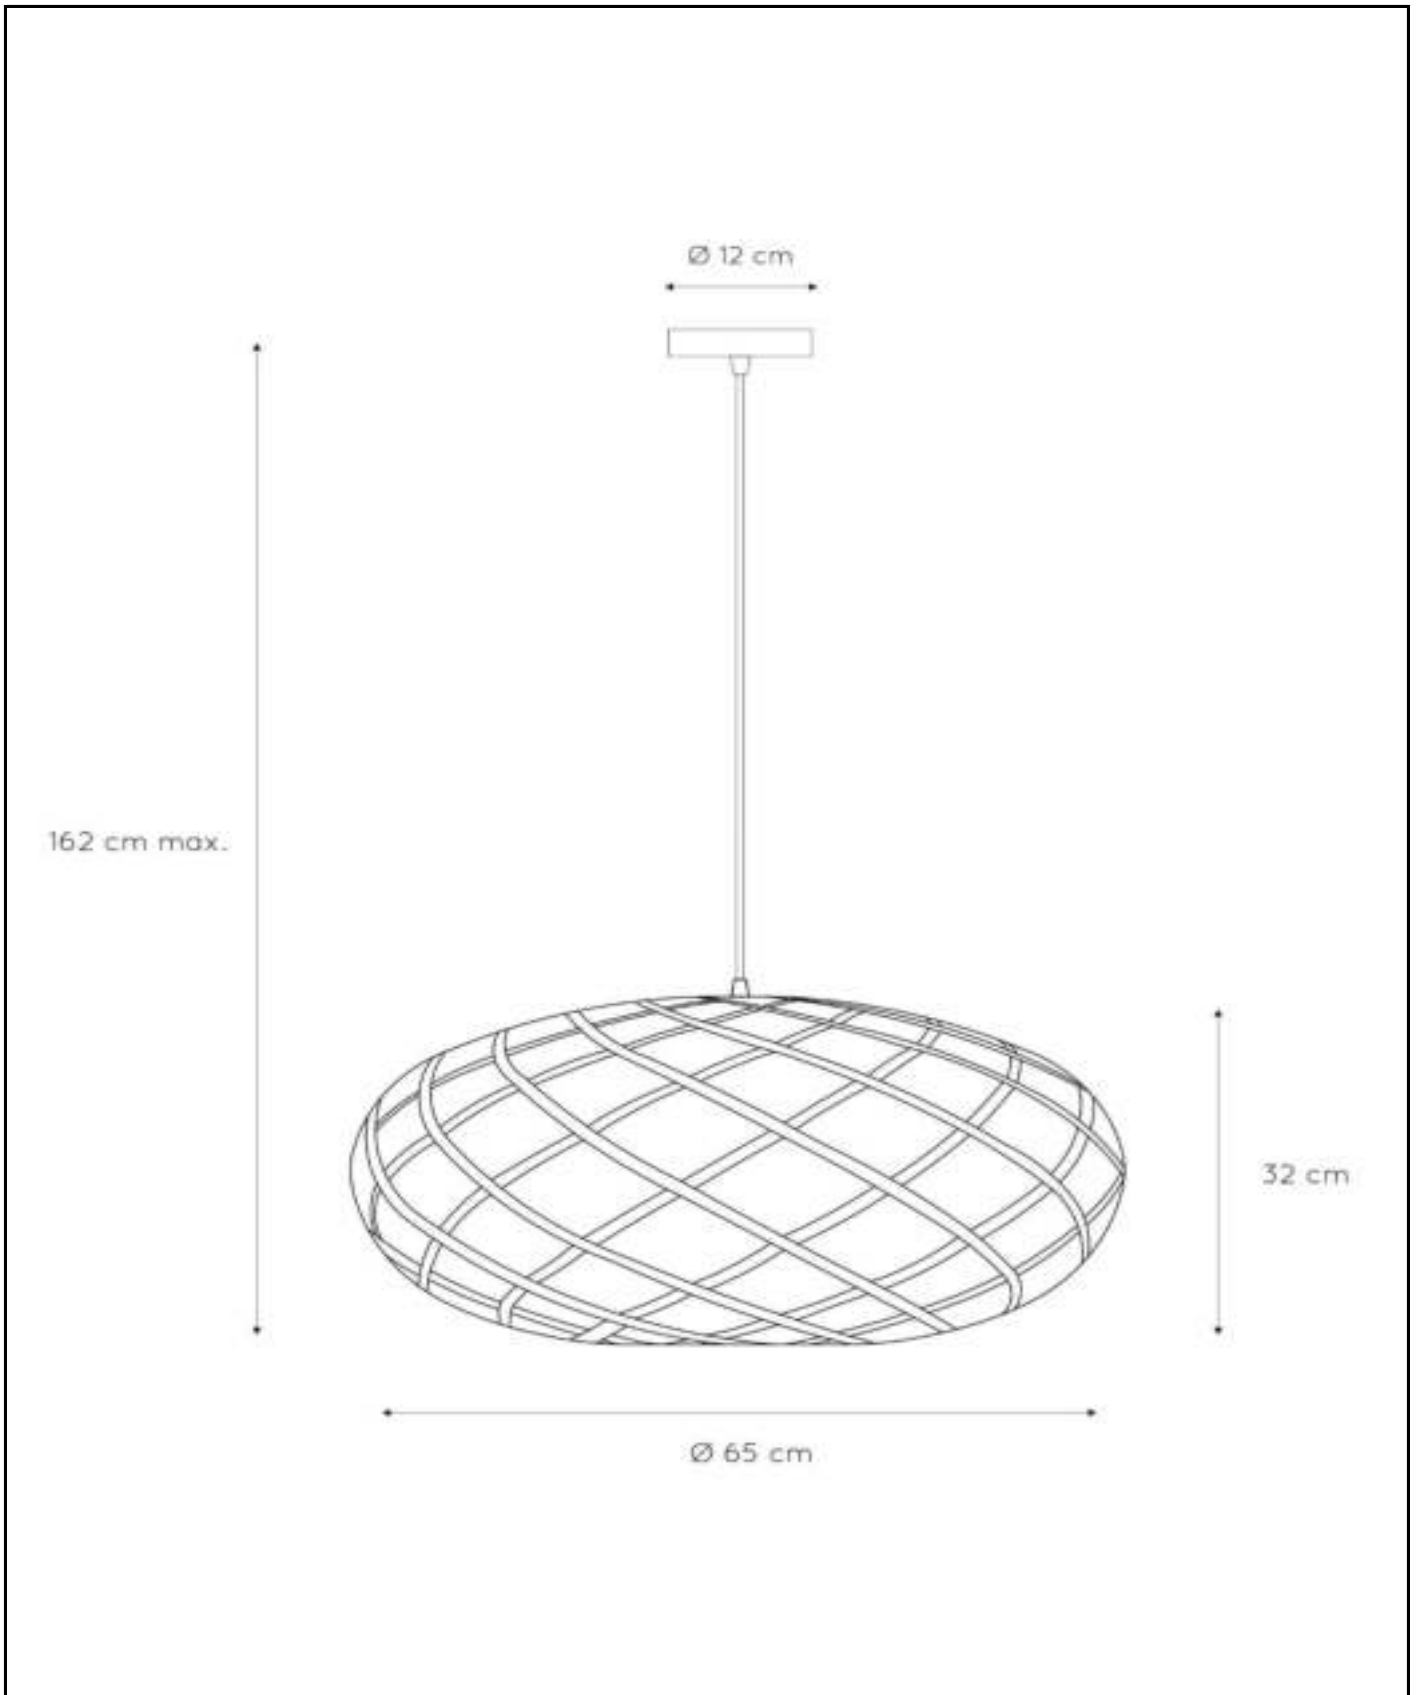

## General

**Dimensions LxW xH:** 65cm x 65cm x 162cm  
**Height minimum:** 70cm  
**Height maximum:** 162cm  
**Main material:** Metal  
**Ceiling rose material:** Metal  
**Color:** Black  
**Style:** Modern  
**Shape:** Oval  
**Weight:** 1,70kg  
**Warranty:** 2 Years

## Specifications

**Dimmable:** Yes  
**Light direction:** Around (Diffuse)  
**Adjustable in height:** Adjustable In Height  
(Before Installation)  
**Directional:** Not Directional  
**Cable:** Yes, Cable On Product  
**Cable length:** 130cm  
**Sensor:** Without Sensor  
**Control:** Light Switch Control  
**Power supply:** Adapter/Power Grid  
**IP-Class:** 20  
**Electric Class:** 1  
**Number of light sources:** 1  
**Lamp socket:** E27  
**Wattage:** 1x 60W  
**Power requirements:** 220-240V~50Hz

For more specifications of this product please visit  
**[www.lucide.com](http://www.lucide.com)**

**WOLFRAM**

Item number: 214 17/65/30  
EAN code: 54 112 122 110 19

For more specifications or dimensions of this product please visit  
[www.lucide.com](http://www.lucide.com)