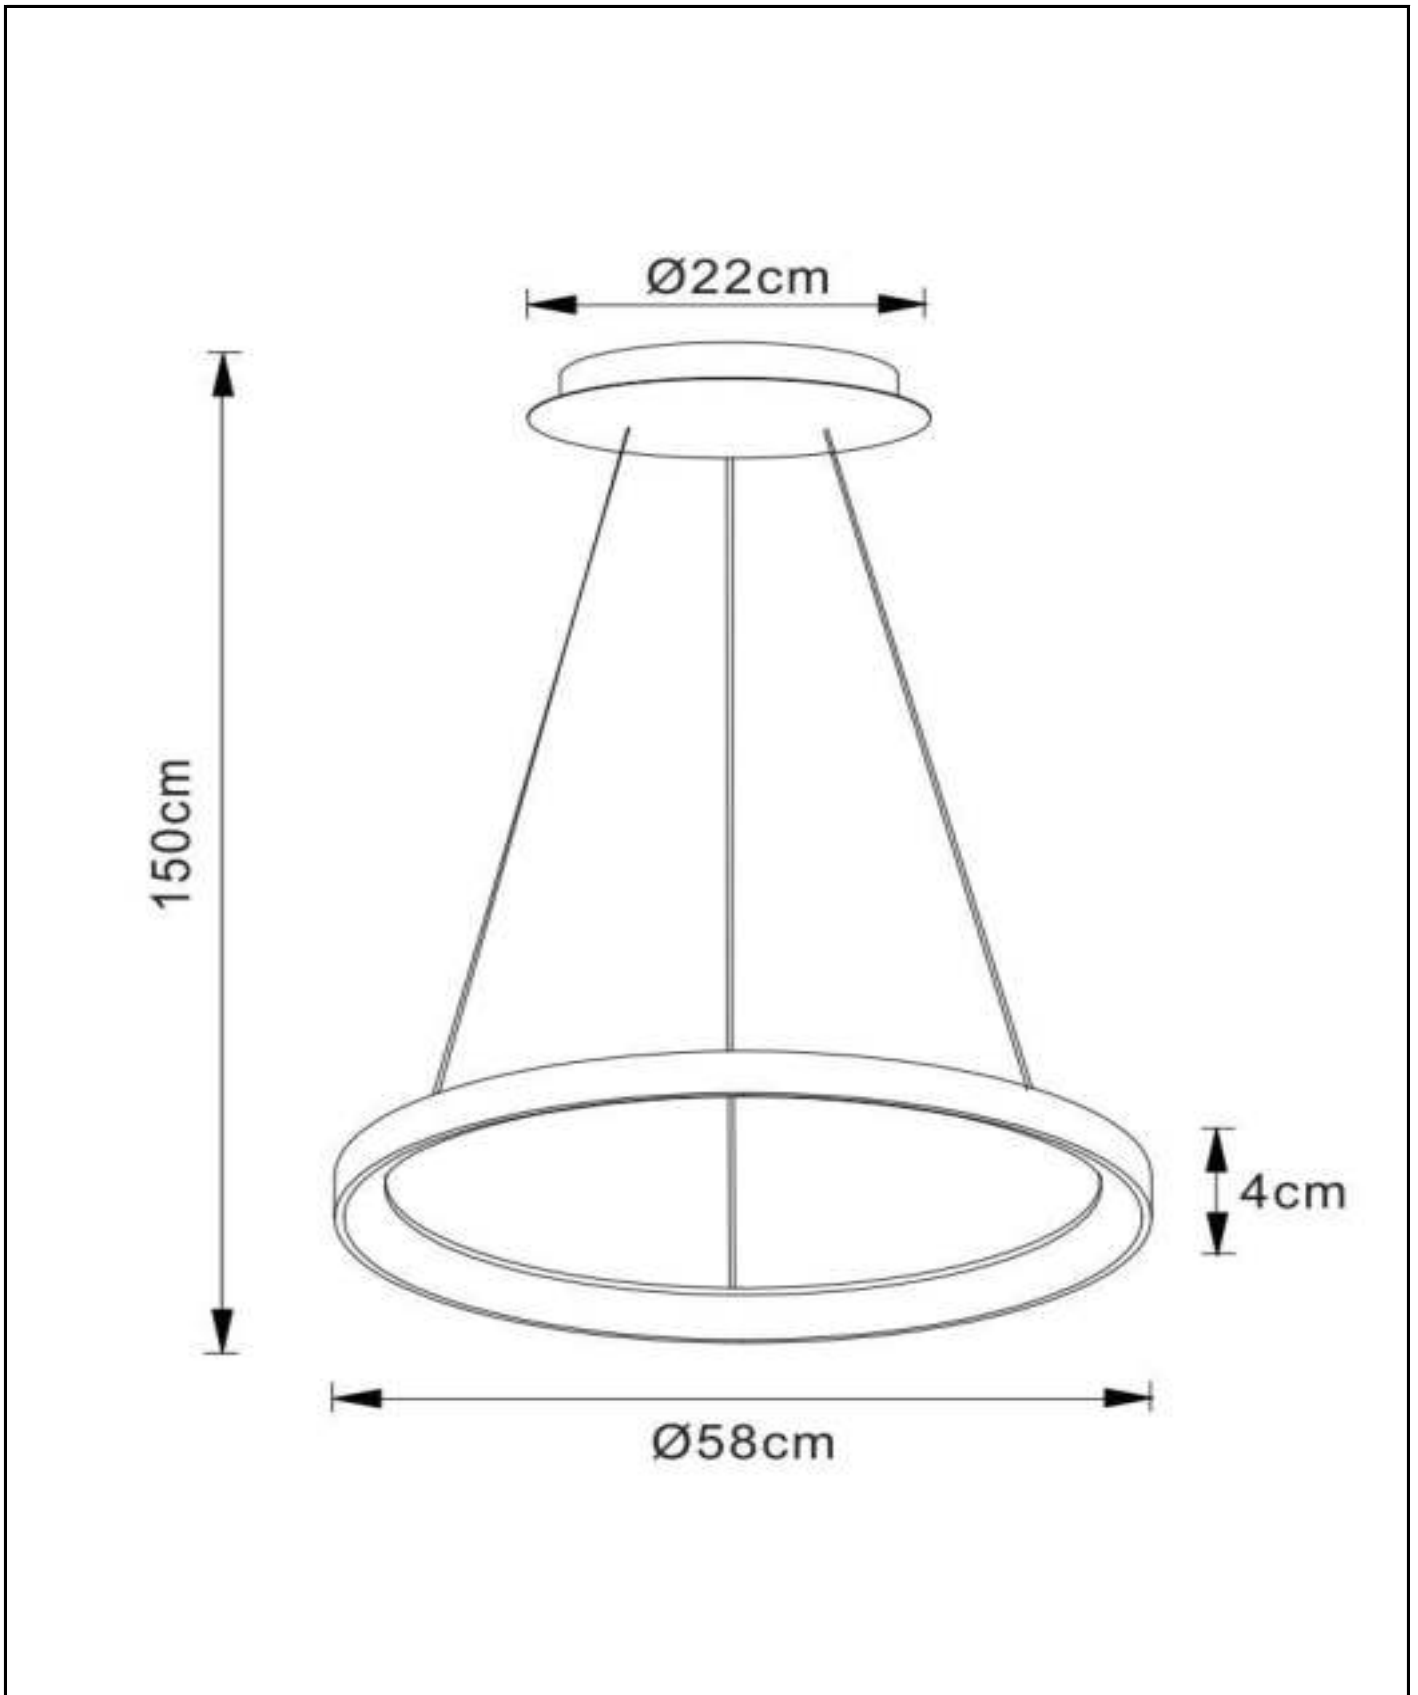

LUCIDE

**Item number: 46403/48/30**  
EAN code: 54 112 12460912

**VIDAL**

## General

**Dimensions LxW xH:** 58cm x 58cm x 150cm  
**Height minimum:** 70cm  
**Height maximum:** 150cm  
**Main material:** Aluminum  
**Ceiling rose material:** Metal  
**Color:** Black and Opal  
**Style:** Modern  
**Shape:** Round  
**Weight:** 2,60kg  
**Warranty:** 3 Years

## Specifications

**Dimmable:** Yes  
**Light direction:** Around (Diffuse)  
**Adjustable in height:** Adjustable In Height (Before Installation)  
**Directional:** Not Directional  
**Cable:** Yes, Cable On Product  
**Cable length:** 150cm  
**Sensor:** Without Sensor  
**Control:** Light Switch Control  
**Power supply:** Adapter/Power Grid  
**IP-Class:** 20  
**Electric Class:** 1  
**Number of light sources:** 1  
**Lamp socket:** Integrated LED  
**Wattage:** 1x 48W  
**Power requirements:** 220-240V~50Hz  
**Lumen:** 1x 2987Lm  
**Colour temperature:** 2700K  
**Beam angle (if directional):** 125°  
**Color Rendering Index:** 80  
**Expected lifetime:** 30000h

For more specifications of this product please visit  
[www.lucide.com](http://www.lucide.com)

**VIDAL**

Item number: 46403/48/30  
EAN code: 54 112 12460 9 12

For more specifications or dimensions of this product please visit  
[www.lucide.com](http://www.lucide.com)