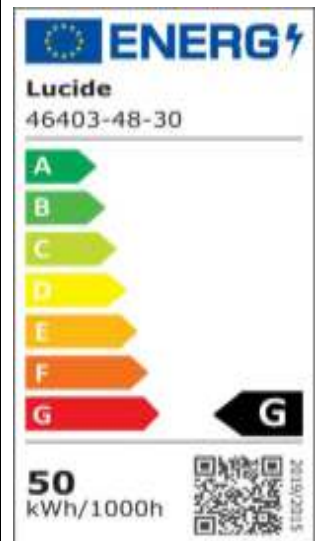

LUCIDE

**Item number: 46403/48/30**  
EAN code: 54 112 12460912

**VIDAL**

## General

**Dimensions LxW xH:** 58cm x 58cm x 150cm  
**Height minimum:** 70cm  
**Height maximum:** 150cm  
**Main material:** Aluminum  
**Ceiling rose material:** Metal  
**Color:** Black and Opal  
**Style:** Modern  
**Shape:** Round  
**Weight:** 2,60kg  
**Warranty:** 3 Years

## Specifications

**Dimmable:** Yes  
**Light direction:** Around (Diffuse)  
**Adjustable in height:** Adjustable In Height (Before Installation)  
**Directional:** Not Directional  
**Cable:** Yes, Cable On Product  
**Cable length:** 150cm  
**Sensor:** Without Sensor  
**Control:** Light Switch Control  
**Power supply:** Adapter/Power Grid  
**IP-Class:** 20  
**Electric Class:** 1  
**Number of light sources:** 1  
**Lamp socket:** Integrated LED  
**Wattage:** 1x 48W  
**Power requirements:** 220-240V~50Hz  
**Lumen:** 1x 2987Lm  
**Colour temperature:** 2700K  
**Beam angle (if directional):** 125°  
**Color Rendering Index:** 80  
**Expected lifetime:** 30000h