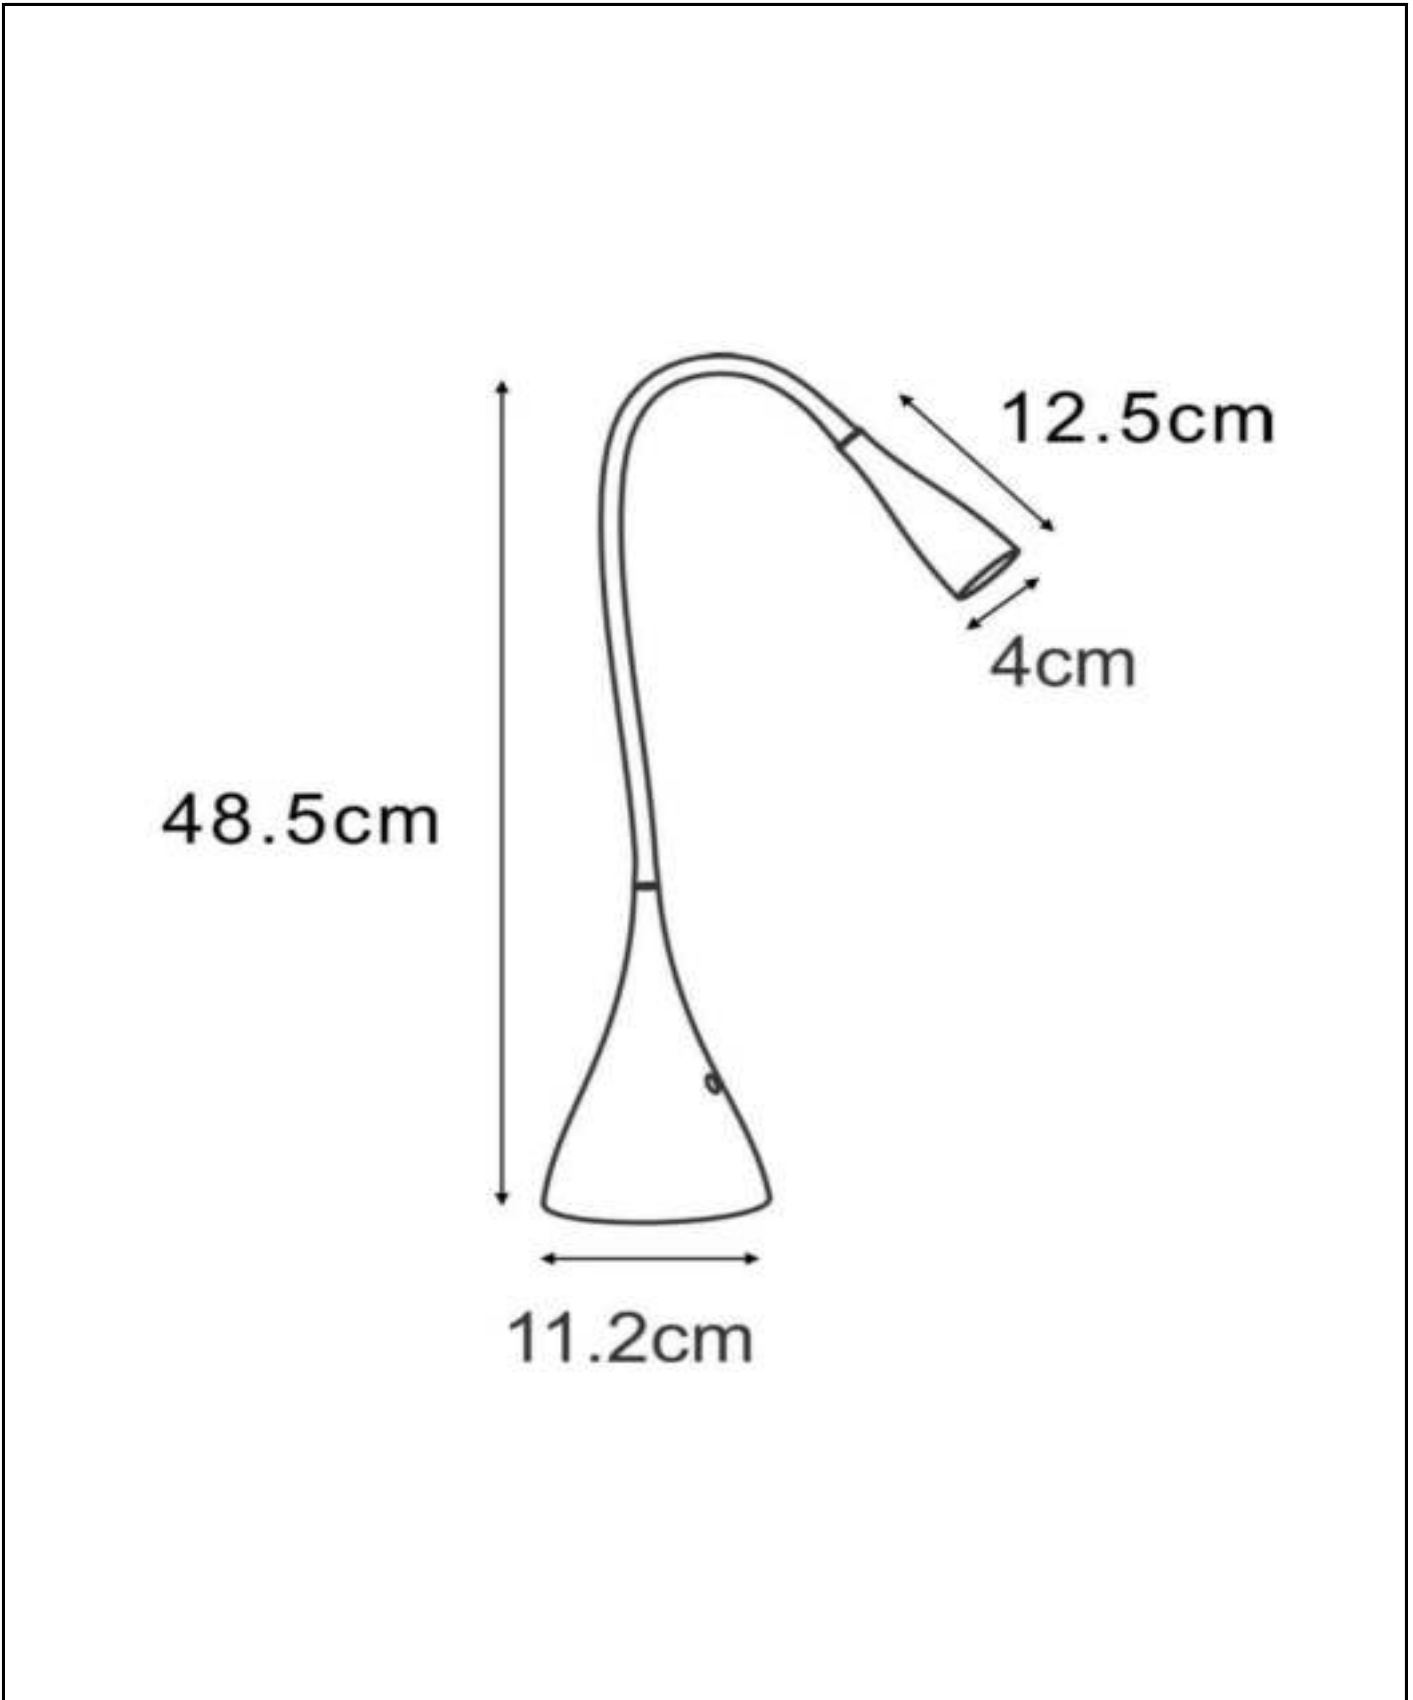

LUCIDE

General

Dimensions LxW xH: 11,2cm x 11,2cm x 48,5cm
Main material: Synthetic Material
Color: White
Style: Modern
Shape: Cone
Weight: 1,30kg
Warranty: 3 Years

Specifications

Dimmable: Yes
Light direction: Downlight
Adjustable in height: Adjustable In Height (After Installation)
Directional: With Flexible Reading Arm
Cable: Yes, Cable With Plug On Product
Cable length: 180cm
Sensor: Without Sensor
Control: Touch Dimmer - On The Product
Power supply: Adapter/Power Grid
IP-Class: 20
Electric Class: 3
Number of light sources: 1
Lamp socket: Integrated LED
Wattage: 1x 4W
Power requirements: 220-240V~50Hz
Lumen: 1x 250Lm
Colour temperature: 3000K
Beam angle (if directional): 120°
Color Rendering Index: 80
Expected lifetime: 15000h

For more specifications of this product please visit
www.lucide.com

ZOZY

Item number: 18650/03/31
EAN code: 54 112 12185396

For more specifications or dimensions of this product please visit www.lucide.com