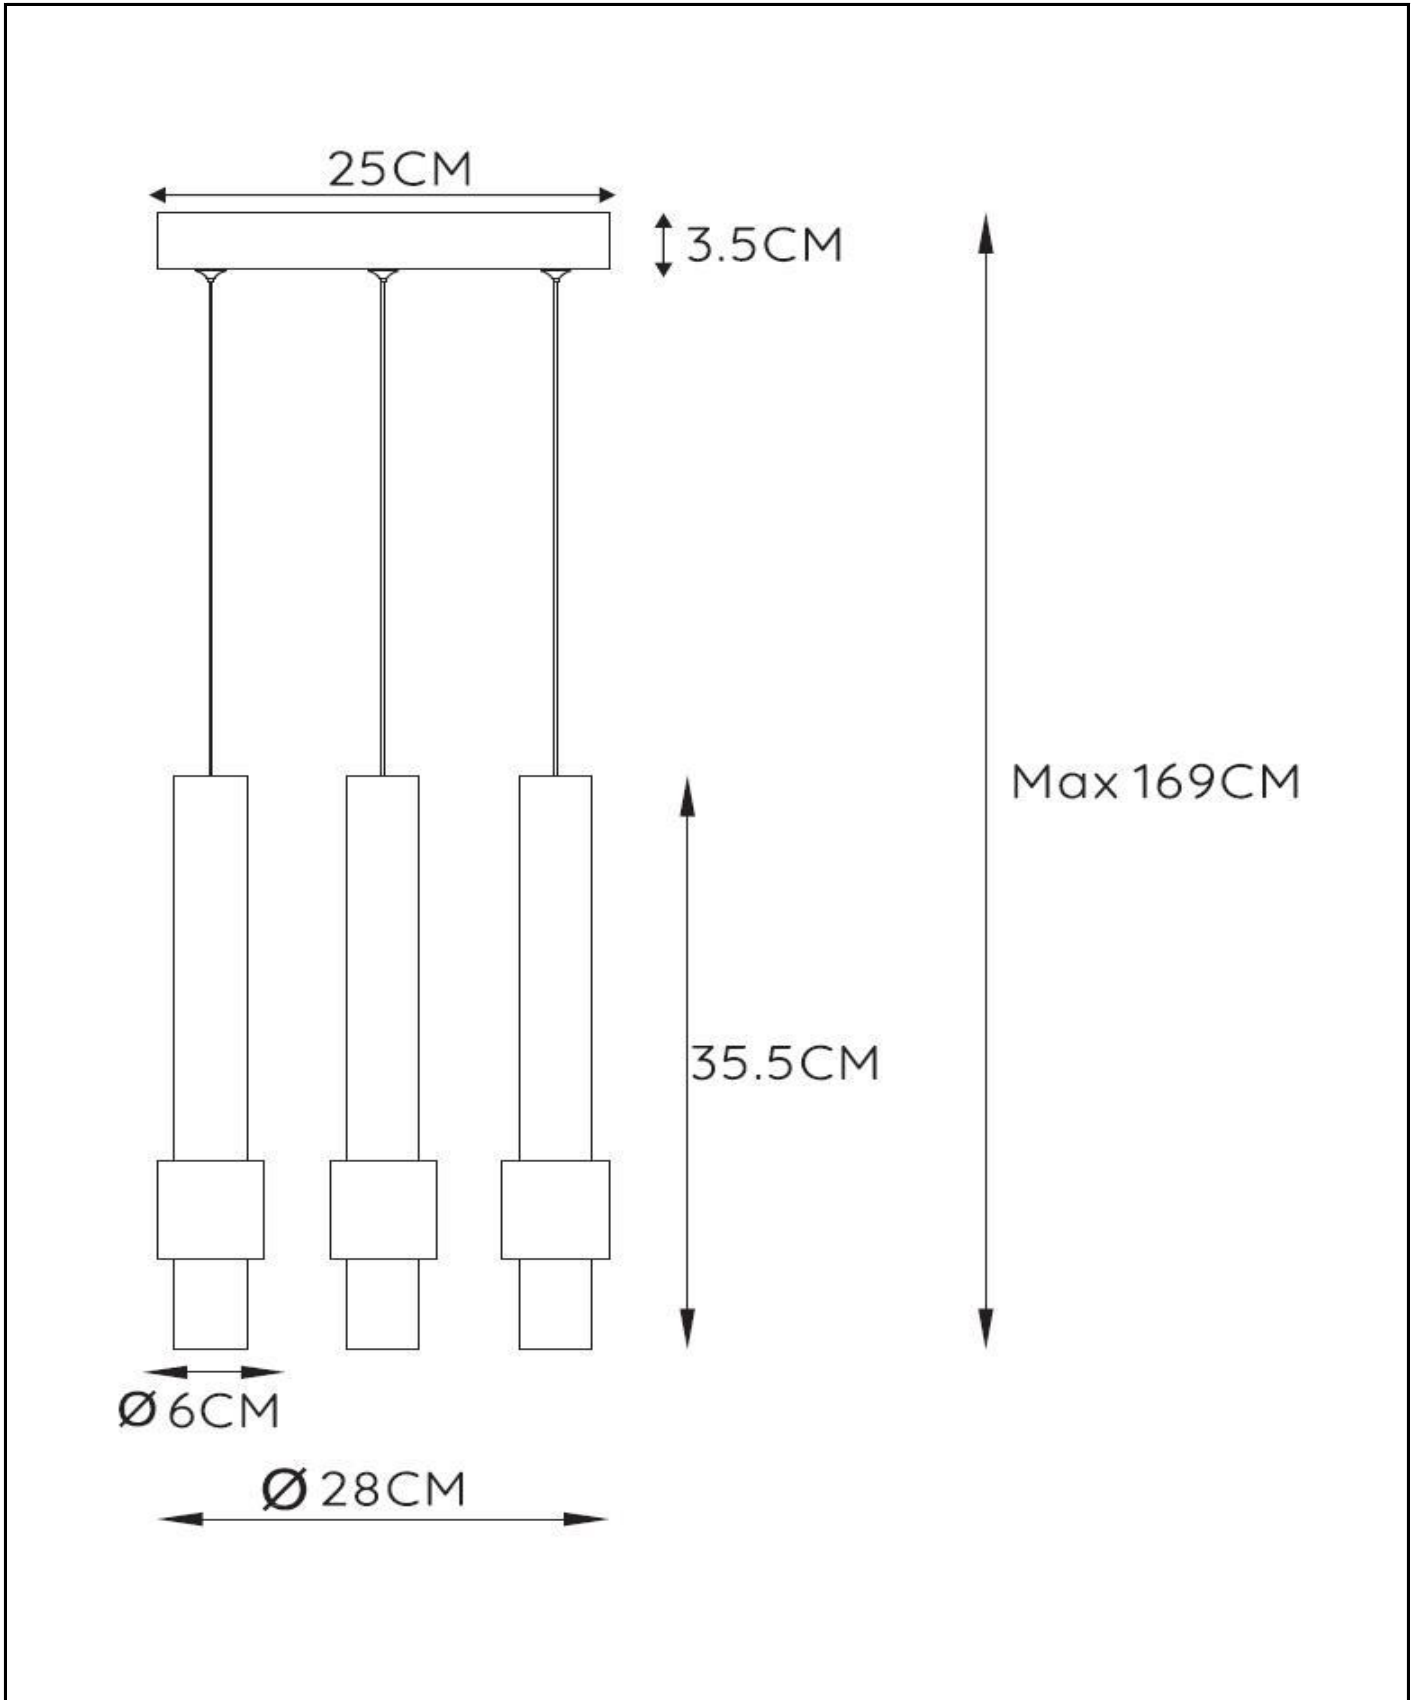

### General

**Dimensions LxW xH:** 28cm x 28cm x 169cm  
**Height minimum:** 50cm  
**Height maximum:** 169cm  
**Main material:** Aluminum  
**Ceiling rose material:** Aluminum  
**Color:** Coffee and Matt Gold / Brass  
**Style:** Modern  
**Shape:** Round  
**Weight:** 2,05kg  
**Warranty:** 3 Years

### Specifications

**Dimmable:** Yes  
**Light direction:** Downlight  
**Adjustable in height:** Adjustable In Height (Before Installation)  
**Directional:** Not Directional  
**Cable:** Yes, Cable On Product  
**Cable length:** 130cm  
**Sensor:** Without Sensor  
**Control:** Light Switch Control  
**Power supply:** Adapter/Power Grid  
**IP-Class:** 20  
**Electric Class:** 2  
**Number of light sources:** 3  
**Lamp socket:** Integrated LED  
**Wattage:** 3 x 4W  
**Power requirements:** 220-240V~50 Hz  
**Lumen:** 3 x 433Lm  
**Colour temperature:** 2700K  
**Beam angle (if directional):** 36°  
**Color Rendering Index:** 90  
**Expected lifetime:** 30000h

For more specifications of this product please visit  
[www.lucide.com](http://www.lucide.com)

**MARGARY**

Item number: 24402/15/96  
EAN code: 54 112 1290 3969

For more specifications or dimensions of this product please visit [www.lucide.com](http://www.lucide.com)