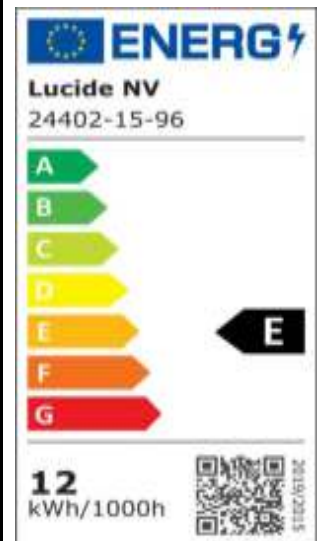

### General

**Dimensions LxW xH:** 28cm x 28cm x 169cm  
**Height minimum:** 50cm  
**Height maximum:** 169cm  
**Main material:** Aluminum  
**Ceiling rose material:** Aluminum  
**Color:** Coffee and Matt Gold / Brass  
**Style:** Modern  
**Shape:** Round  
**Weight:** 2,05kg  
**Warranty:** 3 Years

### Specifications

**Dimmable:** Yes  
**Light direction:** Downlight  
**Adjustable in height:** Adjustable In Height (Before Installation)  
**Directional:** Not Directional  
**Cable:** Yes, Cable On Product  
**Cable length:** 130cm  
**Sensor:** Without Sensor  
**Control:** Light Switch Control  
**Power supply:** Adapter/Power Grid  
**IP-Class:** 20  
**Electric Class:** 2  
**Number of light sources:** 3  
**Lamp socket:** Integrated LED  
**Wattage:** 3 x 4W  
**Power requirements:** 220-240V~50 Hz  
**Lumen:** 3 x 433Lm  
**Colour temperature:** 2700K  
**Beam angle (if directional):** 36°  
**Color Rendering Index:** 90  
**Expected lifetime:** 30000h