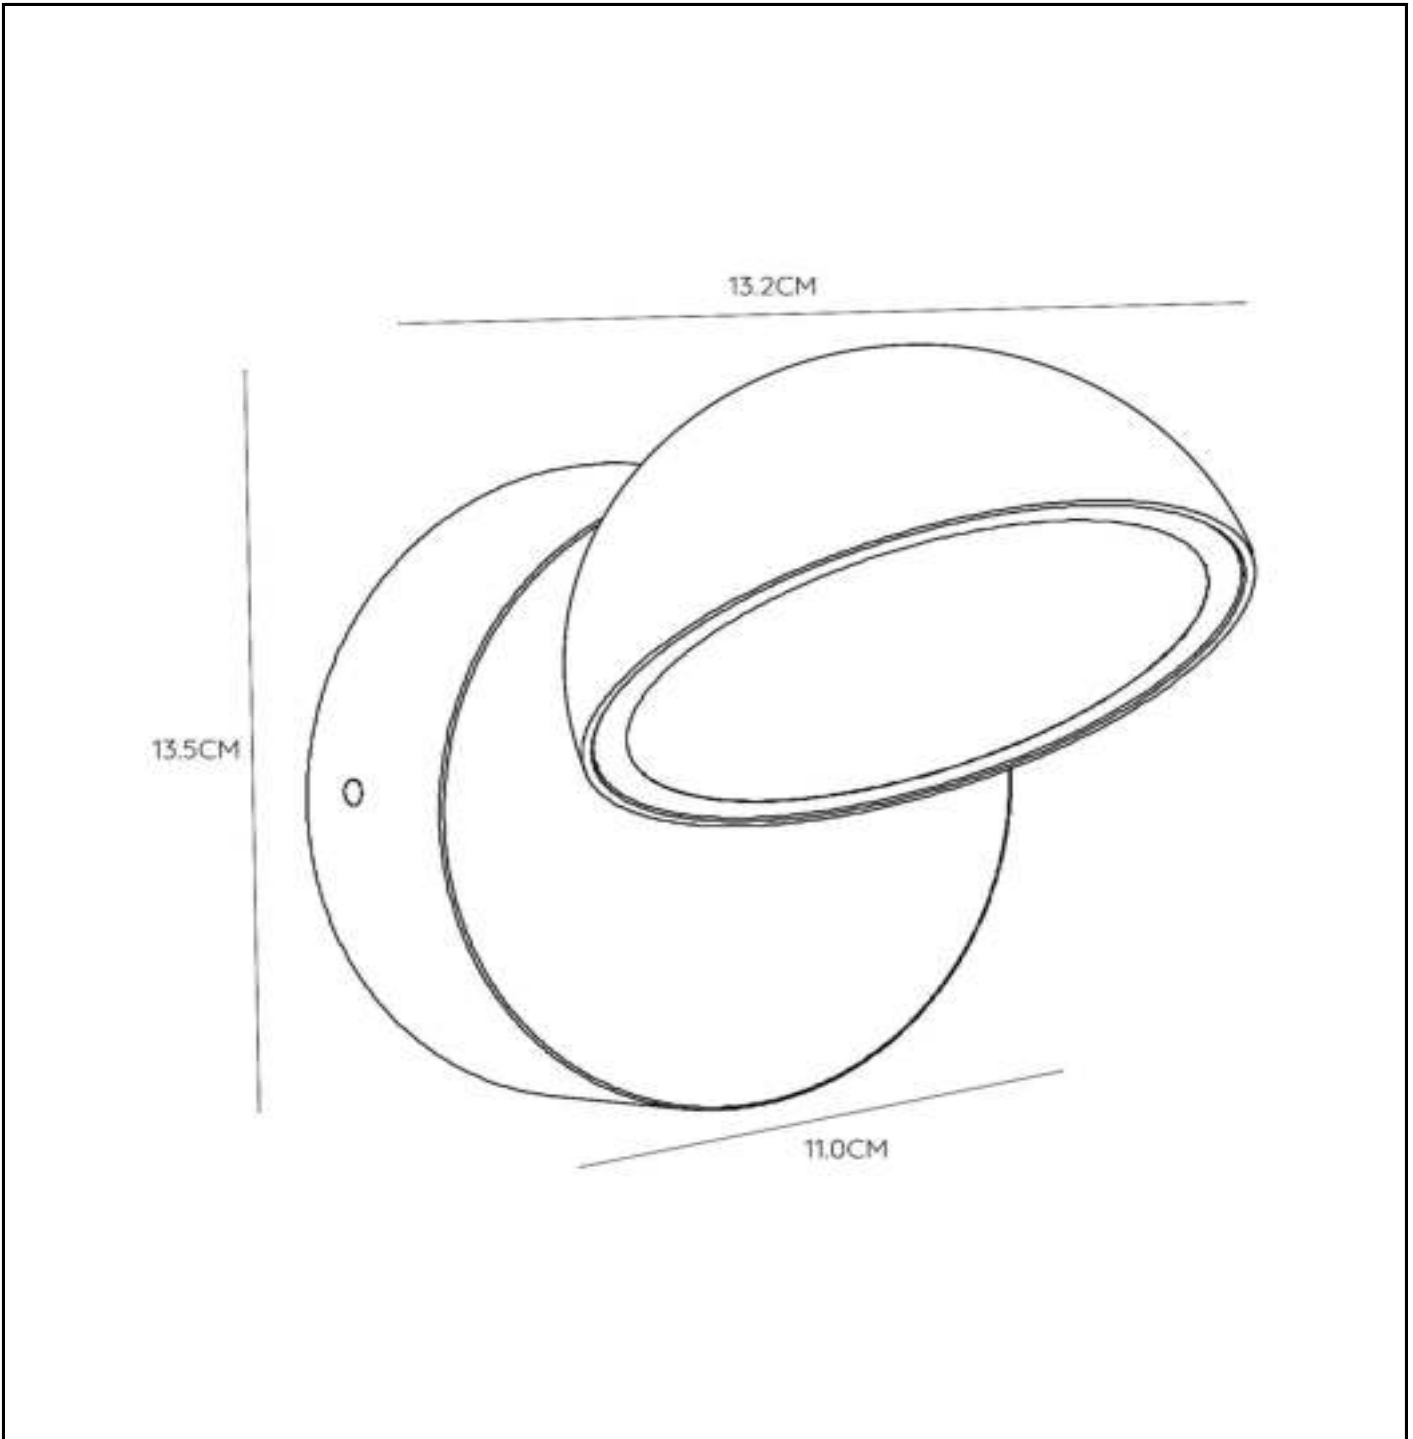

FINN

Item number: 22865/12/31
EAN code: 54 112 1222 1629

IP44

IP54

IP65

IP67

The explanation of the IP ratings can be found in the safety instructions.

For more specifications or dimensions of this product please visit www.lucide.com