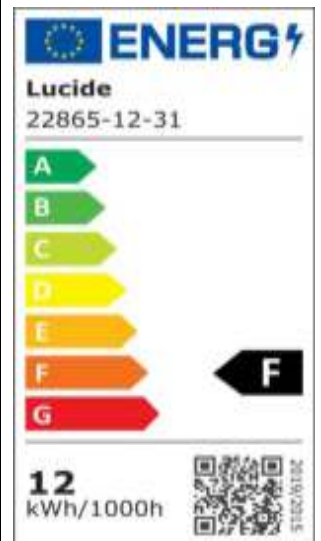

LUCIDE

Item number: 22865/12/31  
EAN code: 54 112 12221629

**FINN**

## General

**Dimensions LxW xH:** 11cm x 13,5cm x 13,2cm  
**Main material:** Metal  
**Ceiling rose material:** Metal  
**Color:** White  
**Style:** Modern  
**Shape:** Round  
**Weight:** 0,46kg  
**Warranty:** 3 Years

## Specifications

**Dimmable:** No  
**Light direction:** Downlight  
**Adjustable in height:** Not In Height Adjustable  
**Directional:** Rotatable & Tiltable (360 Degrees)  
**Cable:** No Cable On Product  
**Sensor:** With Day/Night Sensor  
**Control:** Light Switch Control  
**Power supply:** Adapter/Power Grid  
**IP-Class:** 54  
**Electric Class:** 1  
**Number of light sources:** 1  
**Lamp socket:** Integrated LED  
**Wattage:** 1x 12W  
**Power requirements:** 220-240V~50Hz  
**Lumen:** 1x 1200Lm  
**Colour temperature:** 3000K  
**Beam angle (if directional):** 120°  
**Color Rendering Index:** 80  
**Expected lifetime:** 25000h