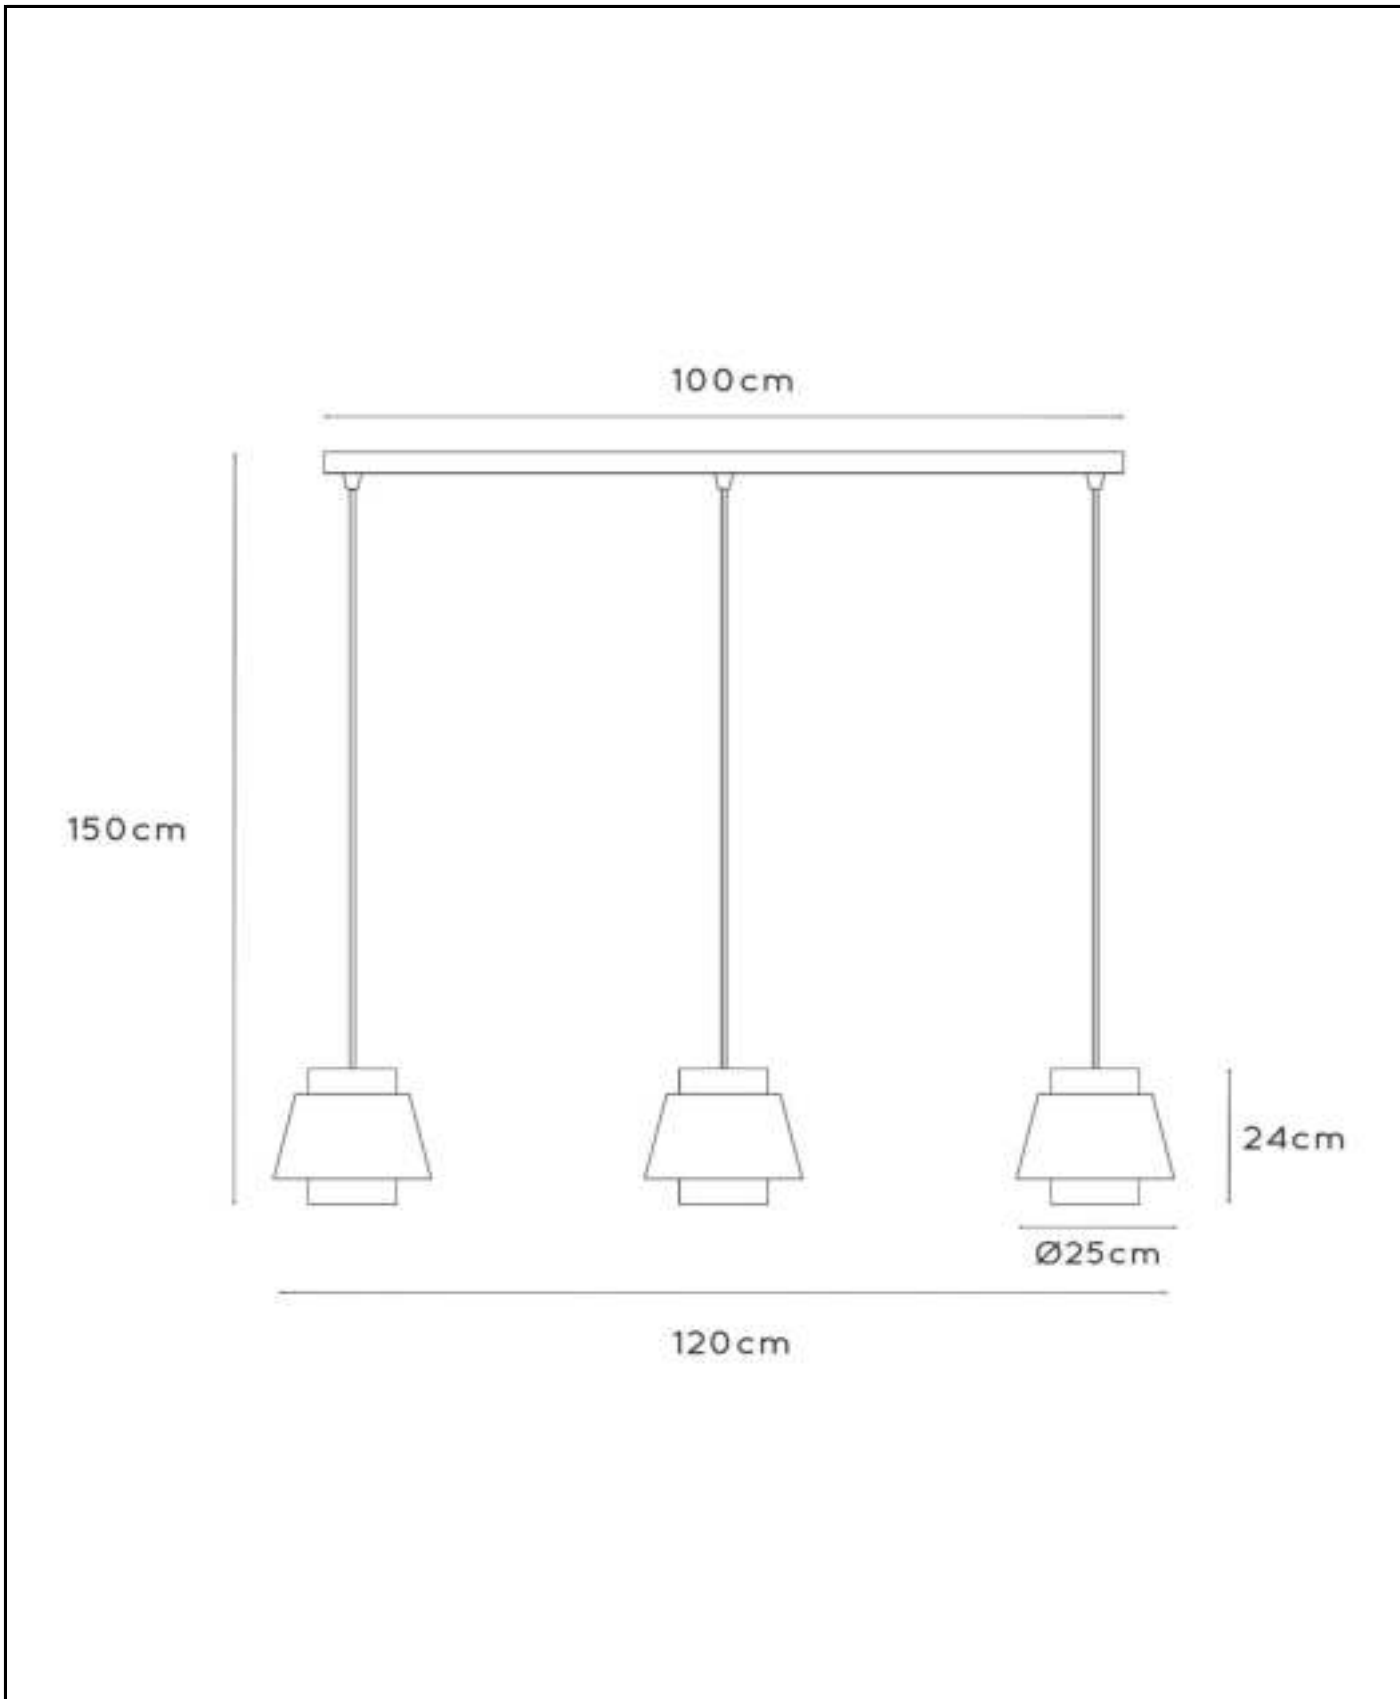

LUCIDE

**RECOMMENDED LUCIDE
LIGHT SOURCE**

49042/05/62
Dimmable: Yes
Included: No

General

Dimensions LxW xH: 120cm x 25cm x 150cm
Height minimum: 70cm
Height maximum: 150cm
Main material: Fabric
Ceiling rose material: Metal
Color: Cream and Black
Style: Cottage
Shape: Rectangle
Weight: 2,12kg
Warranty: 2 Years

Specifications

Dimmable: Yes
Light direction: Around (Diffuse)
Adjustable in height: Adjustable In Height
(Before Installation)
Directional: Not Directional
Cable: Yes, Cable On Product
Cable length: 150cm
Sensor: Without Sensor
Control: Light Switch Control
Power supply: Adapter/Power Grid
IP-Class: 20
Electric Class: 1
Number of light sources: 3
Lamp socket: E27
Wattage: 3 x 40W
Power requirements: 220-240V~50Hz

For more specifications of this product please visit
www.lucide.com

TRIBUTE

Item number: 21435/03/38

EAN code: 54 112 122 119 34

For more specifications or dimensions of this product please visit www.lucide.com