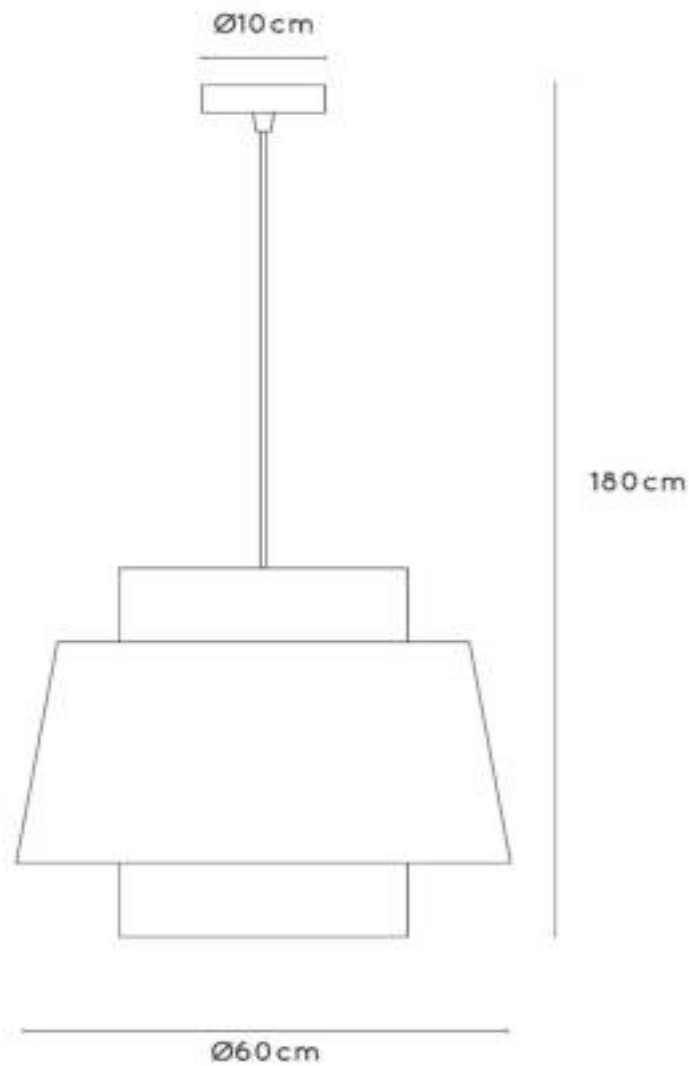

LUCIDE

**RECOMMENDED LUCIDE
LIGHT SOURCE**

49042/05/62
Dimmable: Yes
Included: No

General

Dimensions LxW xH: 60 cm x 60 cm x 180 cm
Height minimum: 90 cm
Height maximum: 180 cm
Main material: Fabric
Ceiling rose material: Metal
Color: Cream and Black
Style: Cottage
Shape: Round
Weight: 1,30 kg
Warranty: 2 Years

Specifications

Dimmable: Yes
Light direction: Around (Diffuse)
Adjustable in height: Adjustable In Height
(Before Installation)
Directional: Not Directional
Cable: Yes, Cable On Product
Cable length: 130 cm
Sensor: Without Sensor
Control: Light Switch Control
Power supply: Adapter/Power Grid
IP-Class: 20
Electric Class: 1
Number of light sources: 1
Lamp socket: E27
Wattage: 1x 40W
Power requirements: 220-240V~50Hz

For more specifications of this product please visit
www.lucide.com

TRIBUTE

Item number: 21435/60/38
EAN code: 54 112 122 11958

For more specifications or dimensions of this product please visit
www.lucide.com