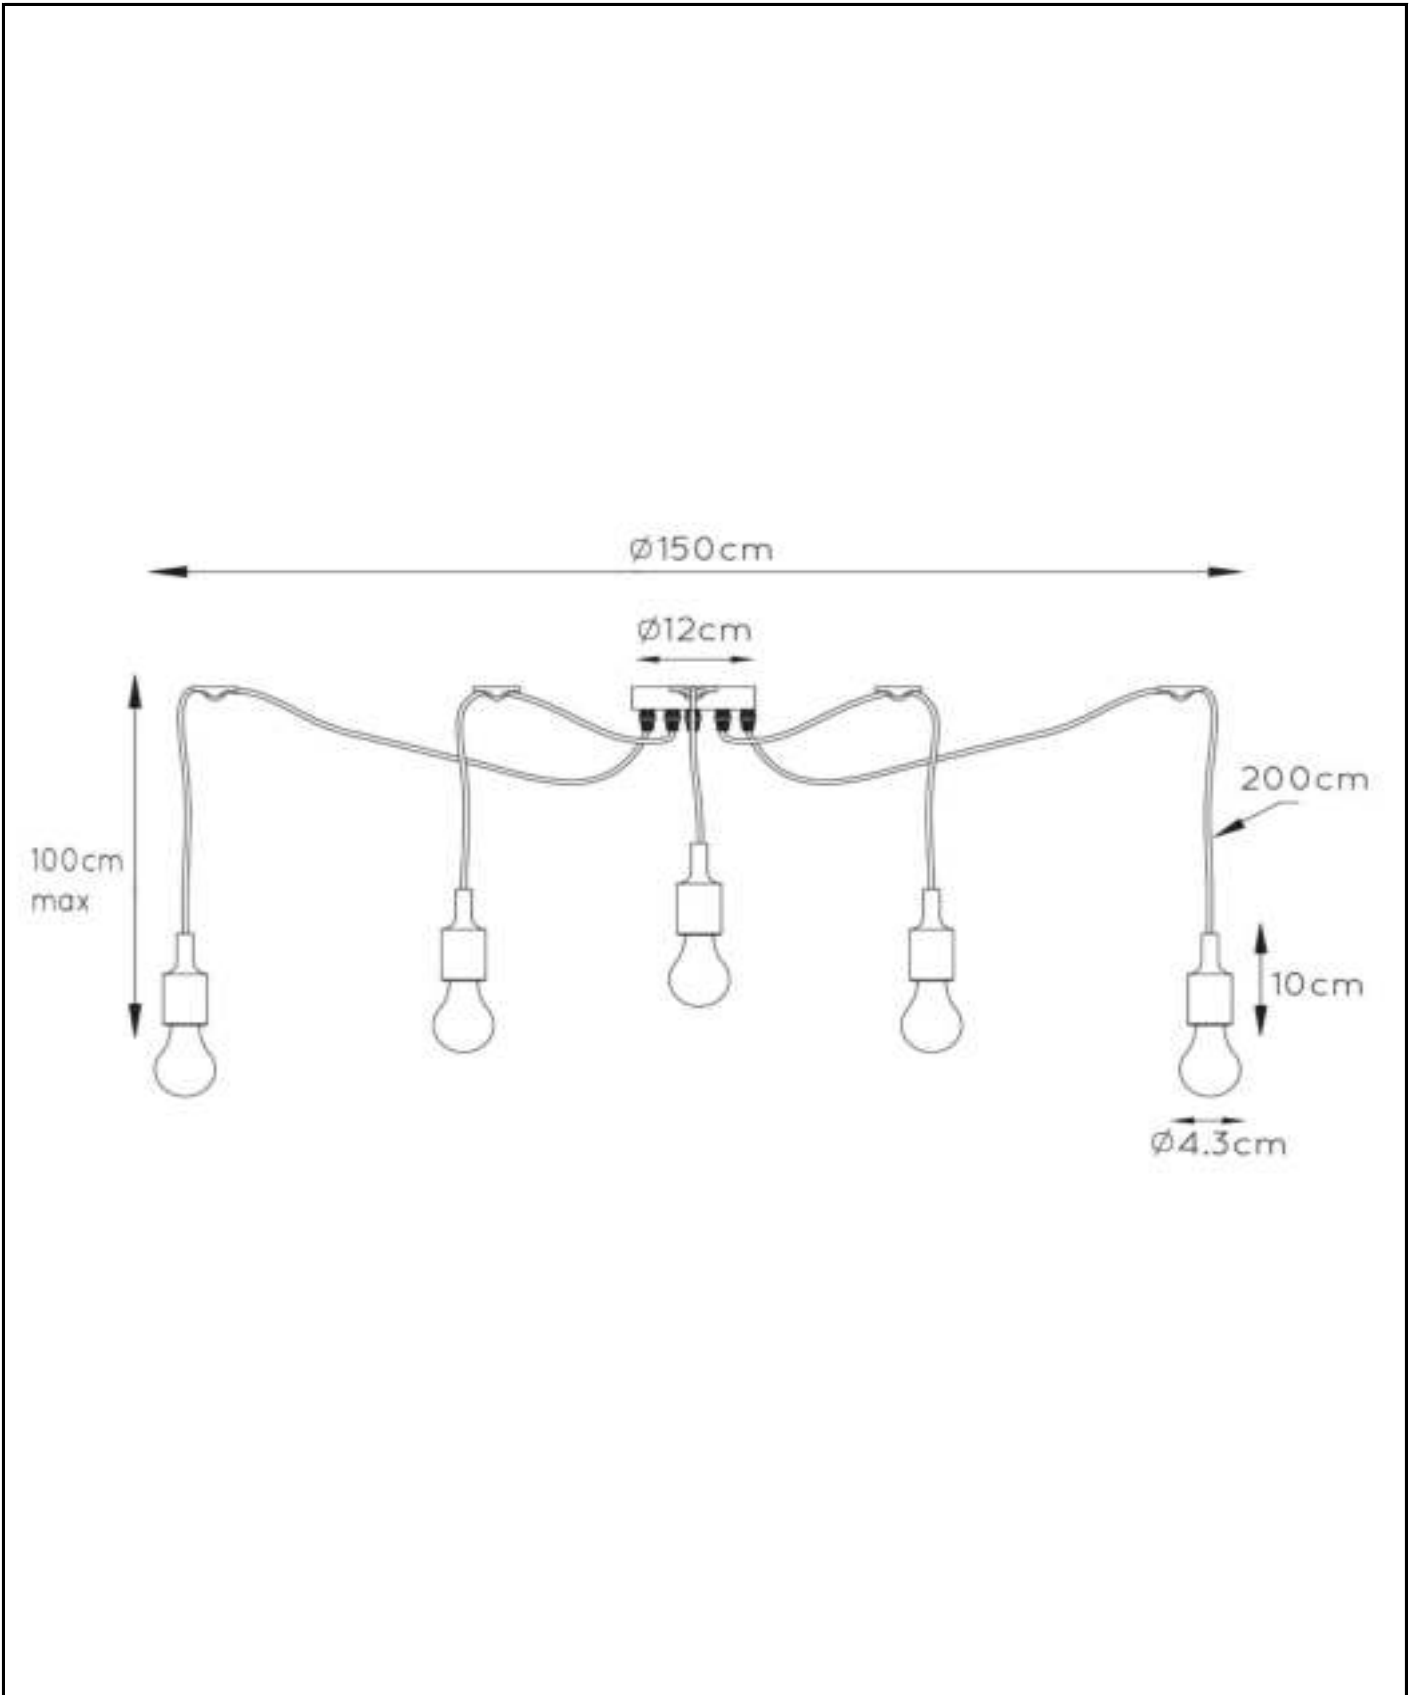

LUCIDE

**Item number: 08408/05/30**  
EAN code: 54 112 120 8270 1

**FIX**

**RECOMMENDED LUCIDE  
LIGHT SOURCE**

**49087/07/60**  
**Dimmable: Yes**  
**Included: No**

## General

**Dimensions LxW xH:** 400cm x 400cm x 200cm  
**Height minimum:** 20cm  
**Height maximum:** 200cm  
**Main material:** Silicone  
**Ceiling rose material:** Metal  
**Color:** Black  
**Style:** Modern  
**Shape:** Organic  
**Weight:** 1,00kg  
**Warranty:** 2 Years

## Specifications

**Dimmable:** Yes  
**Light direction:** Around (Diffuse)  
**Adjustable in height:** Adjustable In Height  
(Before Installation)  
**Directional:** Not Directional  
**Cable:** Yes, Cable On Product  
**Cable length:** 200cm  
**Sensor:** Without Sensor  
**Control:** Light Switch Control  
**Power supply:** Adapter/Power Grid  
**IP-Class:** 20  
**Electric Class:** 1  
**Number of light sources:** 5  
**Lamp socket:** E27  
**Wattage:** 5 x 60W  
**Power requirements:** 220-240V~50Hz

For more specifications of this product please visit  
[www.lucide.com](http://www.lucide.com)

**FIX**

Item number: 08408/05/30  
 EAN code: 54 112 120 8270 1

For more specifications or dimensions of this product please visit [www.lucide.com](http://www.lucide.com)