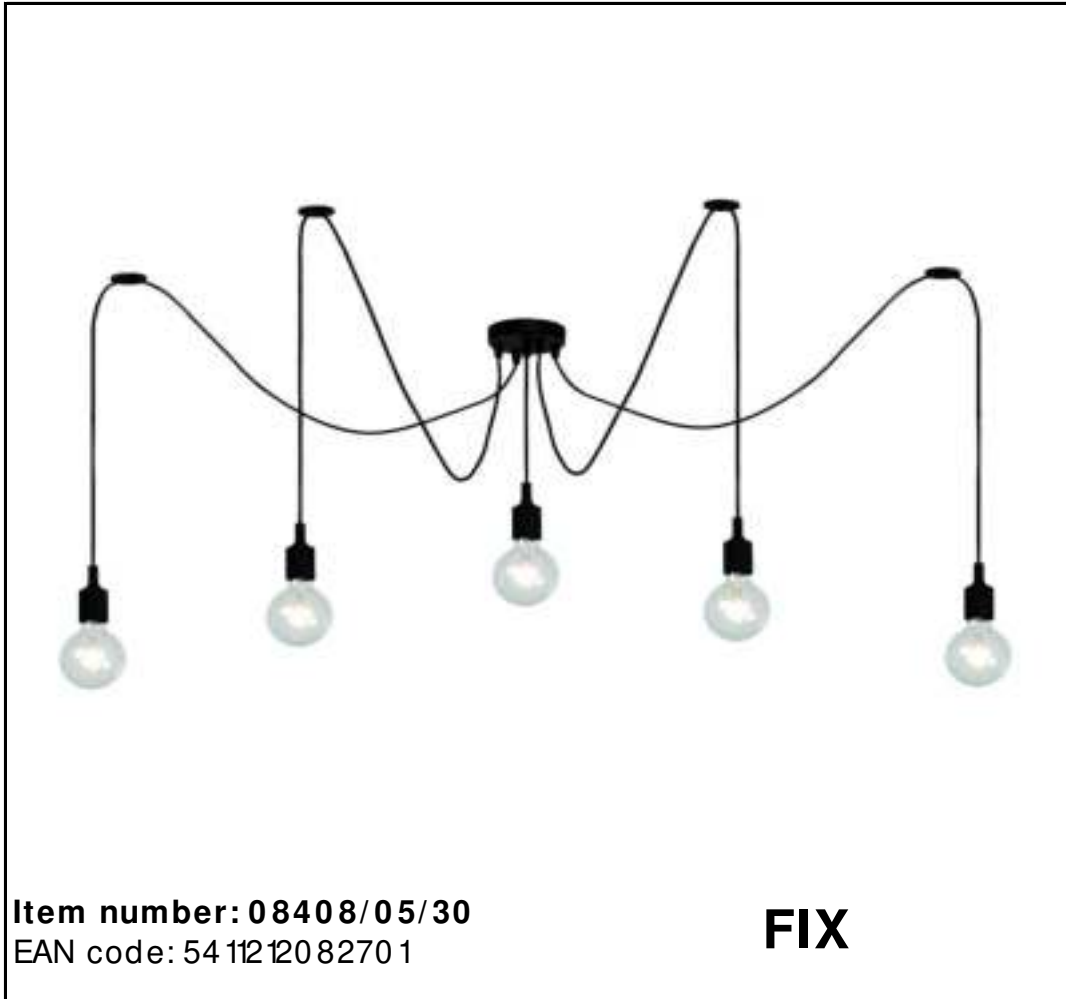

LUCIDE

**Item number: 08408/05/30**  
EAN code: 54 112 120 8270 1

**FIX**

**RECOMMENDED LUCIDE  
LIGHT SOURCE**

**49087/07/60**  
**Dimmable: Yes**  
**Included: No**

## General

**Dimensions LxW xH:** 400cm x 400cm x 200cm  
**Height minimum:** 20cm  
**Height maximum:** 200cm  
**Main material:** Silicone  
**Ceiling rose material:** Metal  
**Color:** Black  
**Style:** Modern  
**Shape:** Organic  
**Weight:** 1,00kg  
**Warranty:** 2 Years

## Specifications

**Dimmable:** Yes  
**Light direction:** Around (Diffuse)  
**Adjustable in height:** Adjustable In Height  
(Before Installation)  
**Directional:** Not Directional  
**Cable:** Yes, Cable On Product  
**Cable length:** 200cm  
**Sensor:** Without Sensor  
**Control:** Light Switch Control  
**Power supply:** Adapter/Power Grid  
**IP-Class:** 20  
**Electric Class:** 1  
**Number of light sources:** 5  
**Lamp socket:** E27  
**Wattage:** 5 x 60W  
**Power requirements:** 220-240V~50Hz

For more specifications of this product please visit  
[www.lucide.com](http://www.lucide.com)

**FIX**

Item number: 08408/05/30  
 EAN code: 54 112 120 8270 1

For more specifications or dimensions of this product please visit [www.lucide.com](http://www.lucide.com)