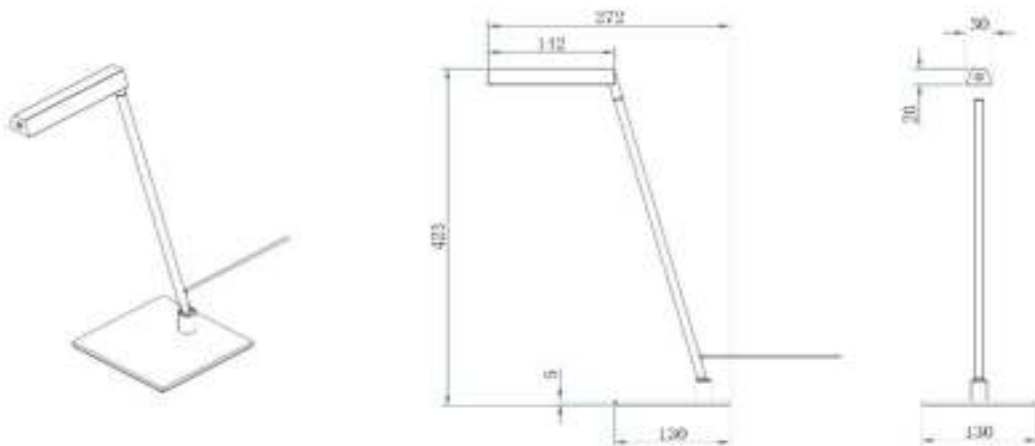

LAVALE

Item number: 4450 1/03/30
EAN code: 54 112 1244 16 14

For more specifications or dimensions of this product please visit www.lucide.com