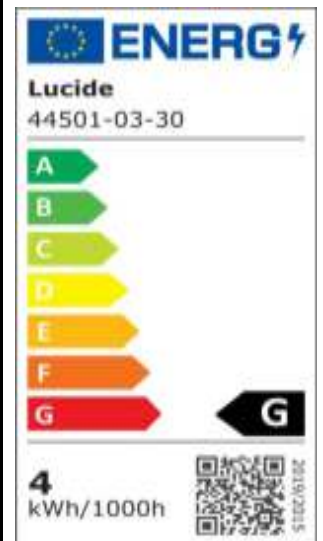

## General

**Dimensions LxW xH:** 27,2cm x 13cm x 42,3cm

**Main material:** Metal

**Color:** Black

**Style:** Modern

**Weight:** 0,96kg

**Warranty:** 3 Years

**Wattage:** 1x 3W

**Power requirements:** 220-240V~50Hz

**Lumen:** 1x 130 Lm

**Colour temperature:** 2700K

**Beam angle (if directional):** 120°

**Color Rendering Index:** 80

**Expected lifetime:** 30000h

For more specifications of this product please visit  
[www.lucide.com](http://www.lucide.com)