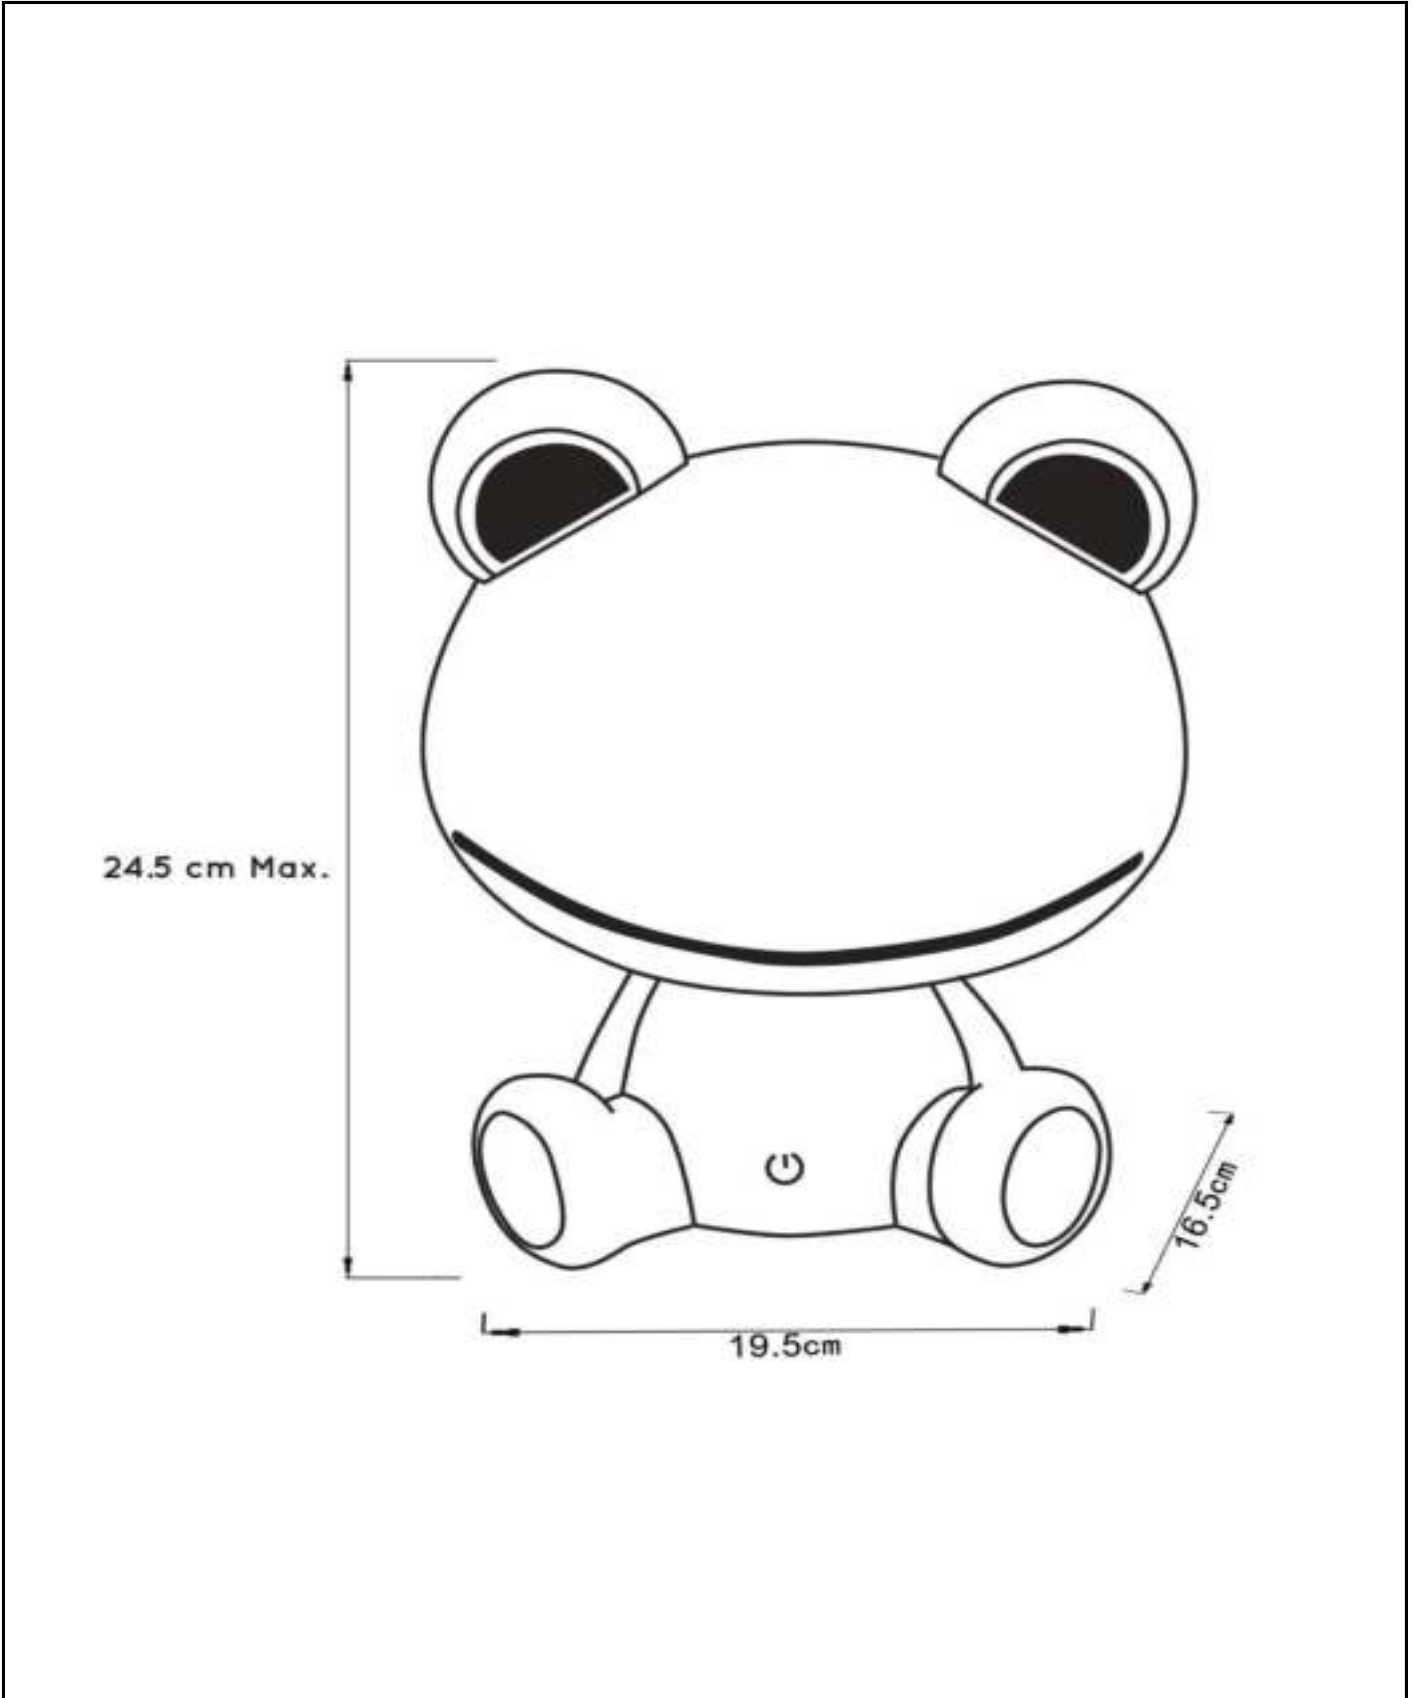

L U C I D E

Item number: 71592/03/85
EAN code: 54 112 127 12752

DODO FROG

General

Dimensions LxW xH: 19,5cm x 16,5cm x 24,5cm
Main material: Abs
Color: Green
Style: Modern
Shape: Animal
Weight: 0,4 kg
Warranty: 3 Years

Specifications

Dimmable: Yes
Light direction: Around (Diffuse)
Adjustable in height: Not In Height Adjustable
Directional: Not Directional
Cable: Yes, with separate USB cable with plug
Cable length: 100 cm
Sensor: Without Sensor
Control: Touch Dimmer - On The Product
Power supply: Usb
IP-Class: 20
Electric Class: 2
Number of light sources: 3
Lamp socket: Integrated LED
Wattage: 3 x 3W
Power requirements: 12V
Lumen: 3 x 360 Lm
Colour temperature: 4000K
Beam angle (if directional): 30°
Color Rendering Index: 80
Expected lifetime: 15000h

For more specifications of this product please visit
www.lucide.com

DODO FROG

Item number: 71592/03/85
EAN code: 54 112 127 12752

For more specifications or dimensions of this product please visit www.lucide.com