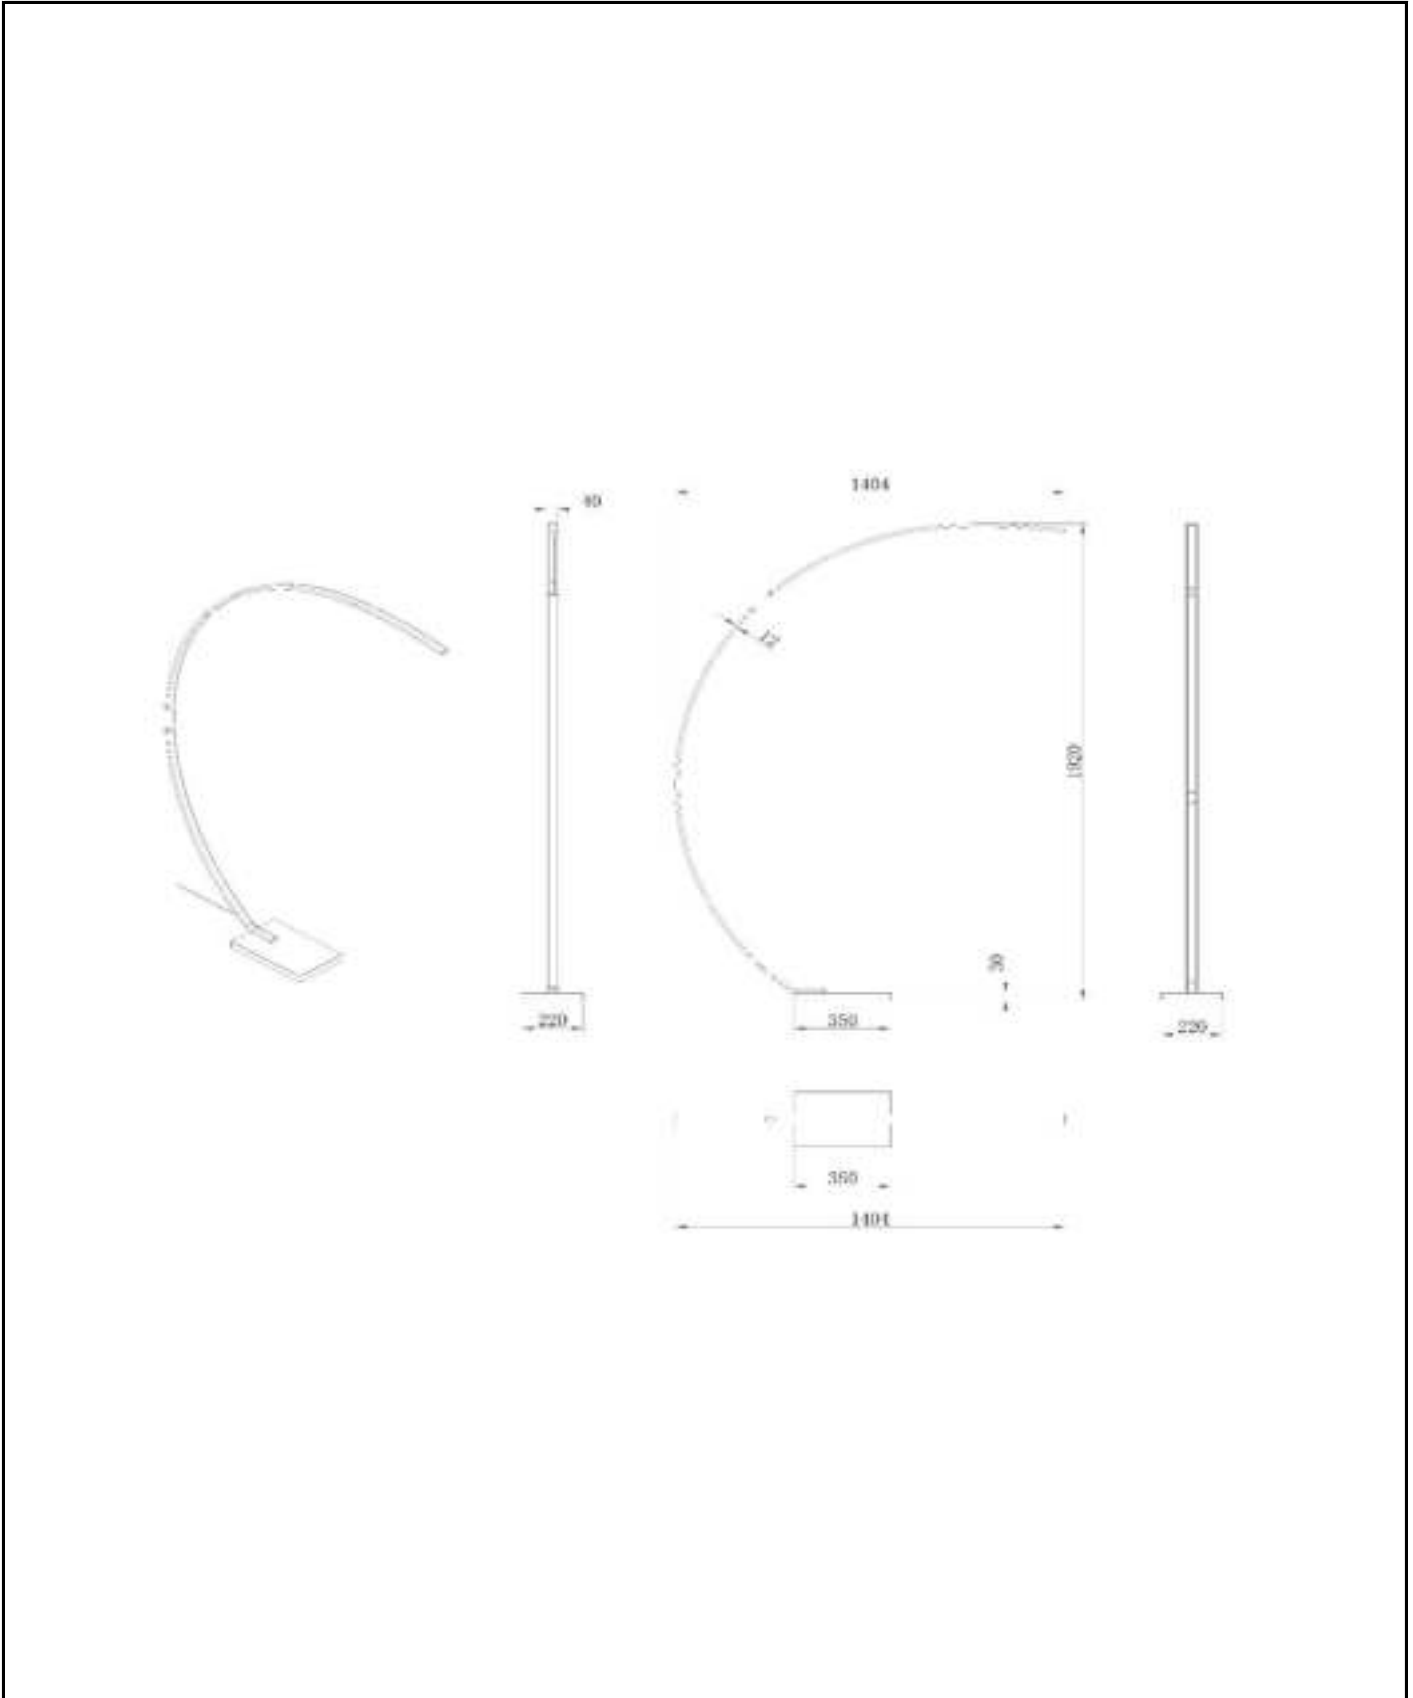

## General

**Dimensions LxW xH:** 140,4cm x 22cm x 192cm

**Main material:** Metal

**Color:** Black

**Style:** Modern

**Shape:** Tube

**Weight:** 7,80kg

**Warranty:** 3 Years

## Specifications

**Dimmable:** Yes

**Light direction:** Around (Diffuse)

**Adjustable in height:** Not In Height Adjustable

**Directional:** Not Directional

**Cable:** Yes, Cable With Plug On Product

**Cable length:** 180cm

**Power requirements:** 24V

**Lumen:** 1x 540 Lm

**Colour temperature:** 2700K

**Beam angle (if directional):** 120°

**Color Rendering Index:** 80

**Expected lifetime:** 30000h

For more specifications of this product please visit  
[www.lucide.com](http://www.lucide.com)

**CURVE**

Item number: 44700/11/30  
 EAN code: 54 112 1244 1737

For more specifications or dimensions of this product please visit [www.lucide.com](http://www.lucide.com)