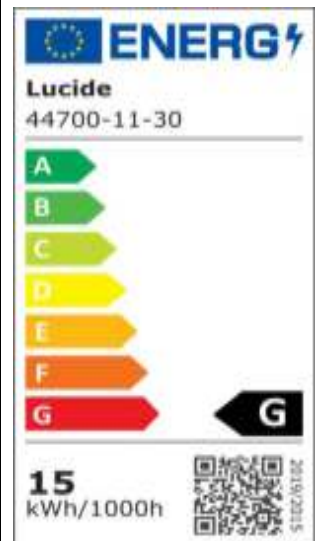

## General

**Dimensions LxW xH:** 140,4cm x 22cm x 192cm

**Main material:** Metal

**Color:** Black

**Style:** Modern

**Shape:** Tube

**Weight:** 7,80kg

**Warranty:** 3 Years

## Specifications

**Dimmable:** Yes

**Light direction:** Around (Diffuse)

**Adjustable in height:** Not In Height Adjustable

**Directional:** Not Directional

**Cable:** Yes, Cable With Plug On Product

**Cable length:** 180cm

**Power requirements:** 24V

**Lumen:** 1x 540 Lm

**Colour temperature:** 2700K

**Beam angle (if directional):** 120°

**Color Rendering Index:** 80

**Expected lifetime:** 30000h

For more specifications of this product please visit  
[www.lucide.com](http://www.lucide.com)