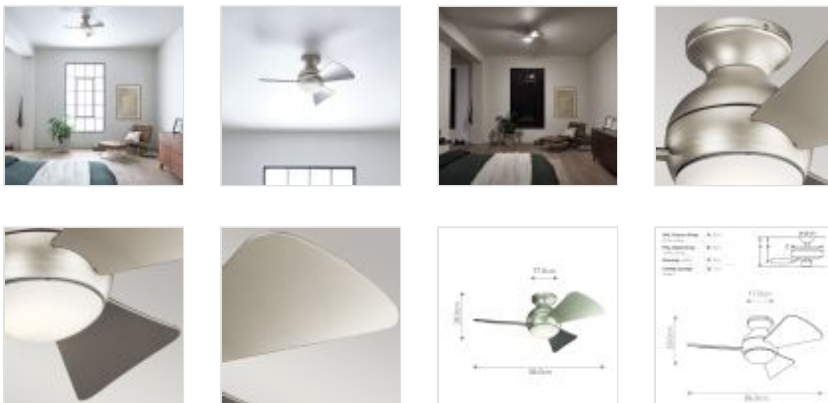

### PRODUCT DETAILS

The Sola collection from Kichler is available in Matte White and Brushed Nickel. It can be used outside and features integrated dimmable LED lighting and flush mount installation. The globe inspired motor housing shape brings delightful style to any space. A metal fixture cap is included for non-light use installations.