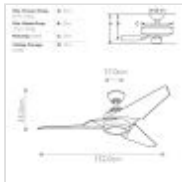

JADE

KLF-JADE-60-AP

Jade - 60in / 152cm Fan - Antique Pewter

DETAILS	
BRAND	Kichler
GUARANTEE	Limited Lifetime
COLOUR/FINISH	Black
FAMILY	Jade
LOCATION	Interior
IP RATING	IP20
WEIGHT	12.600000
FAN MOTOR SIZE	172mm X 20mm
FAN MOTOR TYPE	AC
FAN SPEEDS	3 Forward Speeds, Reverse & Motor Off
DOWNROD INCLUDED	1 X 114mm

BRAND	Kichler
GUARANTEE	Limited Lifetime
COLOUR/FINISH	Brown
FAMILY	Jade
LOCATION	Interior
IP RATING	IP20
WEIGHT	12.600000
FAN MOTOR SIZE	172mm X 20mm
FAN MOTOR TYPE	AC
FAN SPEEDS	3 Forward Speeds, Reverse & Motor Off
DOWNROD INCLUDED	1 X 114mm