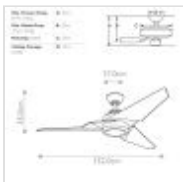

Phone

+44 (0) 1420 82377

Email

enquiries@elsteadlighting.com

JADE

KLF-JADE-60-BN

Jade - 60in / 152cm Fan - Brushed Nickel

DETAILS	
BRAND	Kichler
GUARANTEE	Limited Lifetime
COLOUR/FINISH	Nickel
FAMILY	Jade
LOCATION	Interior
IP RATING	IP20
WEIGHT	12.600000
FAN MOTOR SIZE	172mm X 20mm
FAN MOTOR TYPE	AC
FAN SPEEDS	3 Forward Speeds, Reverse & Motor Off
DOWNROD INCLUDED	1 X 114mm