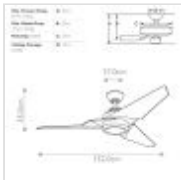

BRAND	Kichler
GUARANTEE	Limited Lifetime
COLOUR/FINISH	Brown
FAMILY	Jade
LOCATION	Interior
IP RATING	IP20
WEIGHT	12.600000
FAN MOTOR SIZE	172mm X 20mm
FAN MOTOR TYPE	AC
FAN SPEEDS	3 Forward Speeds, Reverse & Motor Off
DOWNROD INCLUDED	1 X 114mm