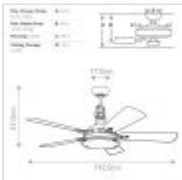

HATTERAS BAY

KLF-HATTERAS-BAY-56-BAB

Hatteras Bay - 56in / 142cm Fan - Burnished
Antique Brass

DETAILS	
BRAND	Kichler
GUARANTEE	Limited Lifetime
COLOUR/FINISH	Brass
FAMILY	Hatteras Bay
LOCATION	Exterior
IP RATING	IP20
WEIGHT	16.790000
FAN MOTOR SIZE	172mm X 20mm
FAN MOTOR TYPE	AC
FAN SPEEDS	3 Forward Speeds, Reverse & Motor Off
DOWNROD INCLUDED	1 X 305mm

PRODUCT DETAILS

The 56 inch Hatteras Bay ceiling fan has charming industrial-style details on its Burnished Antique Brass housing, including visible bolts and screws, as well as an era-accurate Fresnel glass shade. This throw-back design is complete with reversible blades offering an option of beautiful Poplar Burl or Elm Burl finishes.