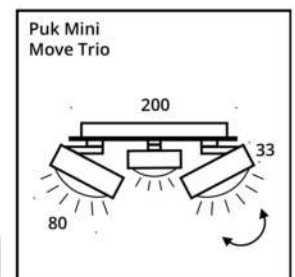

✓ Puk Mini Move Trio

Art.Nr./item no. HV LED/LV LED 3x8W, ~1.875lm, 2.700K, 90CRI G	Ø Kopf Ø head in mm	Kopf/Deckenplatte Head/ceiling plate	Gelenk Joint
7-69031	80	chrome matt	chrome matt
7-69032	80	chrome	chrome
7-69033	80	nickel matt	nickel matt
7-69032-22	80	white matt	chrome
7-69032-02	80	black matt	chrome
7-69032-23	80	anthracite matt	chrome
7-69032-28	80	champagne	chrome