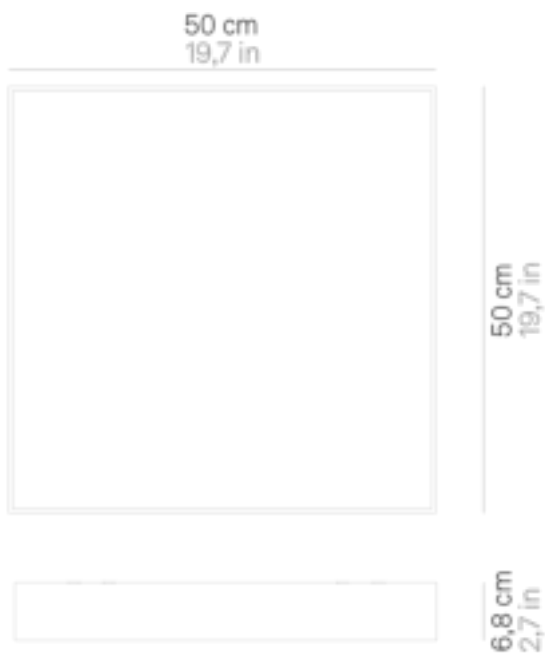

Mine _wall-ceiling

LED

dimmable

IP40

LD0975

	Aluminum	A3		White	B3
	Black	N3			

DESIGN IN ITALY BY ZAFFERANO SRL, MADE IN PRC

Zafferano SRL - Viale dell'Industria, 26 31055 Quinto di Treviso
- Italy www.zafferanoitalia.com