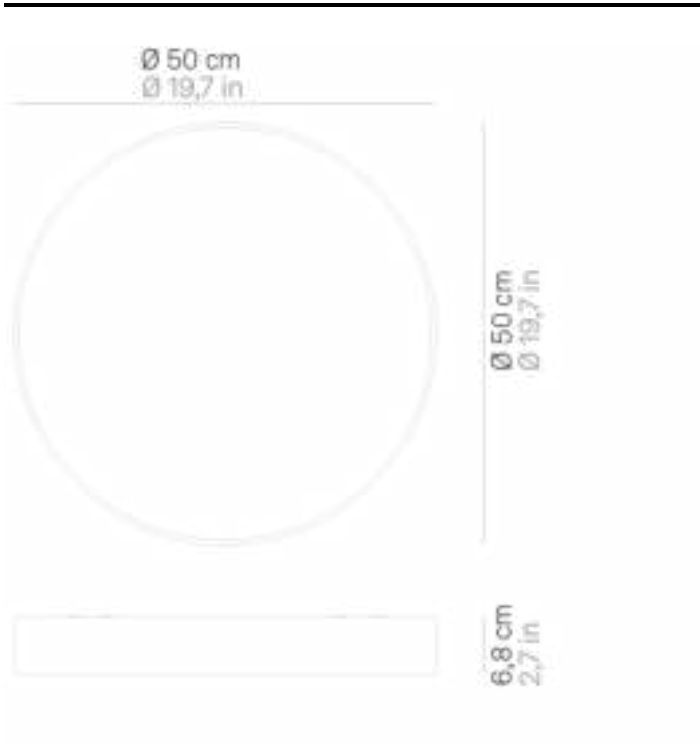

Mine _wall-ceiling

LED

dimmable

IP40

LD0965

	Aluminum	A3		White	B3
	Black	N3			

DESIGN IN ITALY BY ZAFFERANO SRL, MADE IN PRC

Zafferano SRL - Viale dell'Industria, 26 31055 Quinto di Treviso
- Italy www.zafferanoitalia.com