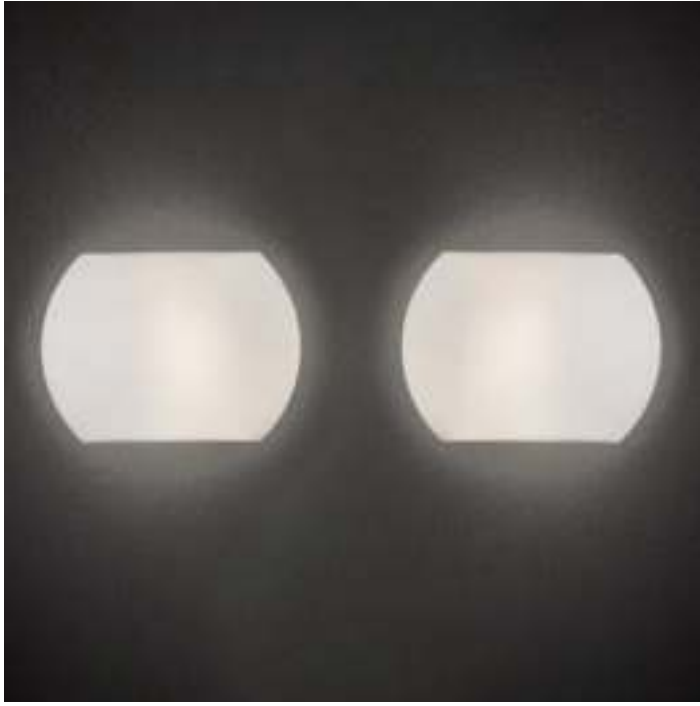

Chiusa _wall-ceiling

Wall-ceiling lamps with diffuser in mouth-blown, satin-finish opal triplex glass; matt white painted metal frame. The product is suitable for indoor use only.

11 cm
4,4 in

30 cm
11,8 in

Chiusa _wall-ceiling

Lighting specifications

source	LED
type	SMD
total power	10 W
power LED	9,7 W
color temperature	3000 K
lumen lamp	480 lm
lumen LED	1463 lm
beam angle	130°
CRI	> 80
class	D
motion sensor	NO