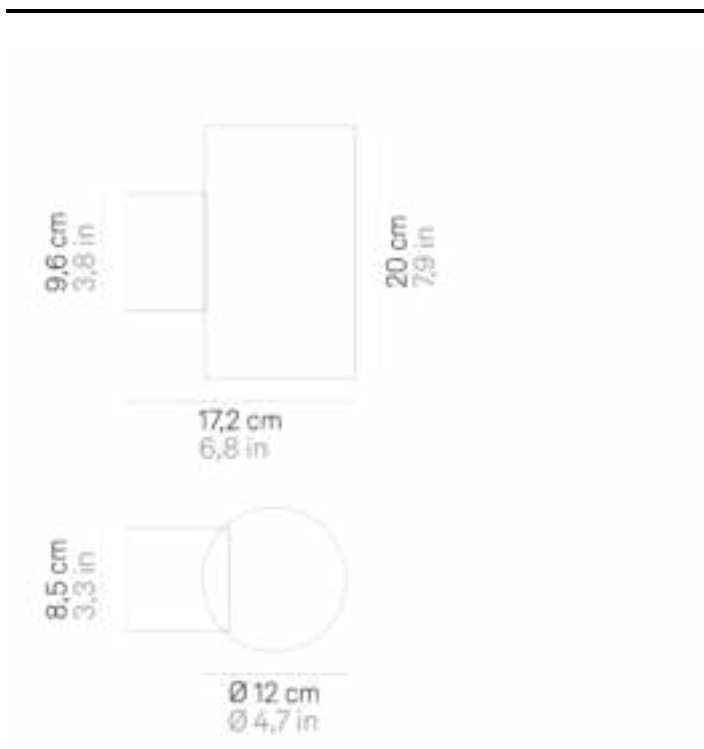

## Bianca \_wall

Wall lamp with a matt white or dark grey painted die-cast aluminum frame and a satin-finish white polycarbonate diffuser. The high IP rating (IP54) makes the lamp ideal for indoor and outdoor use.

## Lighting specifications

---

|                   |         |
|-------------------|---------|
| source            | LED     |
| type              | SMD     |
| total power       | 11,5 W  |
| power LED         | 9 W     |
| color temperature | 3000 K  |
| lumen lamp        | 932 lm  |
| lumen LED         | 1352 lm |
| beam angle        | 250°    |
| CRI               | > 80    |
| class             | D       |
| motion sensor     | NO      |