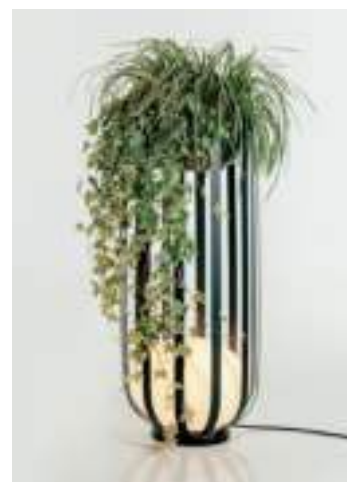

BOLS

P-4027X
floor lamp

Date	Type
Project	
Location	
Model #	Quantity
Specifier	

Accessories

Possibility of adding a tray to use as a table, a flower pot for natural or artificial vegetation and an aluminium bolt down kit to fix on the floor.

Ordering information

Code	Description	Finish
124027XX2	Table kit (table top included) Maximum 3kg Ø 400 mm Ø 15.3/4" 50 mm 2"	96 BLK ANT Black Anthracite CUSTOM
124027XX3	Pot for natural vegetation Maximum 5,5kg Ø 400 mm Ø 15.3/4" 157 mm 6.1/8"	96 BLK ANT Black Anthracite CUSTOM
124027XX7	Vegetation kit with artificial greenery Ø 400 mm Ø 15.3/4"	96 BLK ANT Black Anthracite CUSTOM
124027XX6	Bolt down floor base kit (aluminium base) Ø 350 mm Ø 13.3/4"	96 BLK ANT Black Anthracite CUSTOM

SPECIAL REQUIREMENTS

Custom finishes and versions

We offer custom plated or RAL finishes and shades. Alternate lamping and sizes available for projects. Consult our offices.

Special instructions