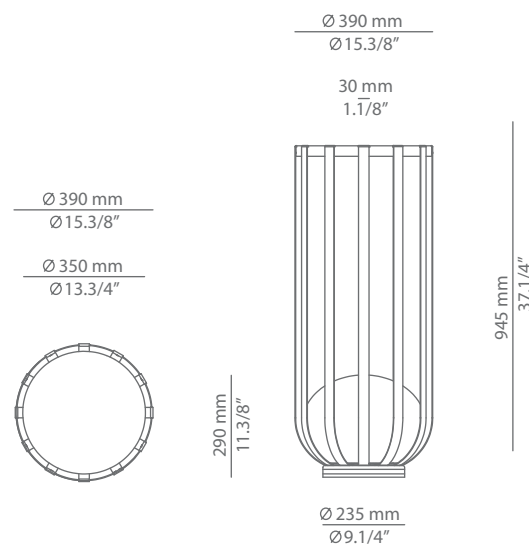

BOLS

P-4027X

floor lamp

Date	Type
Project	
Location	
Model #	Quantity
Specifier	

Description

Aluminium floor lamp with polyethylene shade and integrated dimmable LED. Double layer coating for high resistance to corrosion and other environmental conditions. Possibility of adding a tray to use as a table, or a flower pot.

Pictures above might not show the specified dimensions or material. They are for illustration purposes only.

Ordering information

Product Code	Lamp	Finish
P-4027X	LED 10W (led included) (2700K / Ang 120° / >90 CRI) / 230V / Typ* 870 lumens Dimmable Triac	<div style="display: flex; align-items: center;"> <div style="width: 20px; height: 10px; background-color: #ccc; margin-right: 5px;"></div> <div style="margin-right: 10px;">96 BLK ANT</div> <div>Black Anthracite</div> </div> <div style="display: flex; align-items: center; margin-top: 5px;"> <div style="width: 20px; height: 10px; background-color: #ccc; margin-right: 5px;"></div> <div>CUSTOM</div> </div>

Ordering information

Code	Description	Finish
124027XX2	<p>Table kit (table top included) Maximum 3kg</p>  <p>Ø 400 mm Ø 15.3/4" 50 mm 2"</p>	<p>96 BLK ANT Black Anthracite CUSTOM</p>
124027XX3	<p>Pot for natural vegetation Maximum 5,5kg</p>  <p>Ø 400 mm Ø 15.3/4" 157 mm 6.1/8"</p>	<p>96 BLK ANT Black Anthracite CUSTOM</p>
124027XX7	<p>Vegetation kit with artificial greenery</p>  <p>Ø 400 mm Ø 15.3/4"</p>	<p>96 BLK ANT Black Anthracite CUSTOM</p>
124027XX6	<p>Bolt down floor base kit (aluminium base)</p>  <p>Ø 350 mm Ø 13.3/4"</p>	<p>96 BLK ANT Black Anthracite CUSTOM</p>