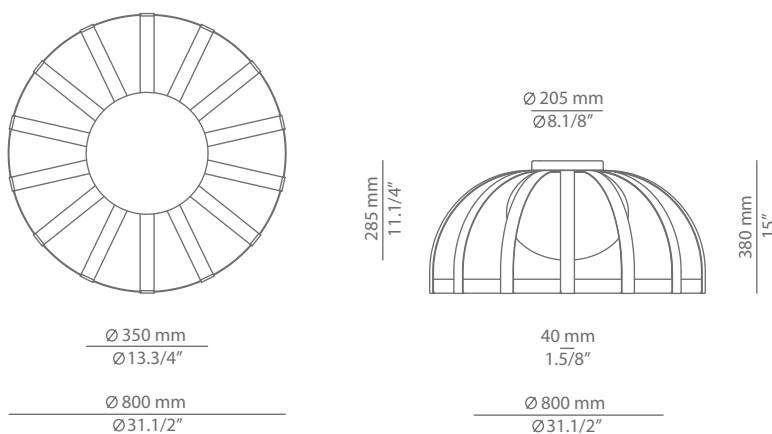

BOLS

t-4023X
ceiling light

Date	Type
Project	
Location	
Model #	Quantity
Specifier	

Description

Aluminium ceiling light with polyethylene shade and integrated dimmable LED. Double layer coating for high resistance to corrosion and other maritime environmental conditions.

Pictures above might not show the specified dimensions or material. They are for illustration purposes only.

Ordering information

Product Code	Lamp	Finish
t-4023X	LED 10W (led included) F (2700K / Ang 120° / >90 CRI) 230V / Typ* 730 lumens Dimmable Triac	55 BG Beige CUSTOM