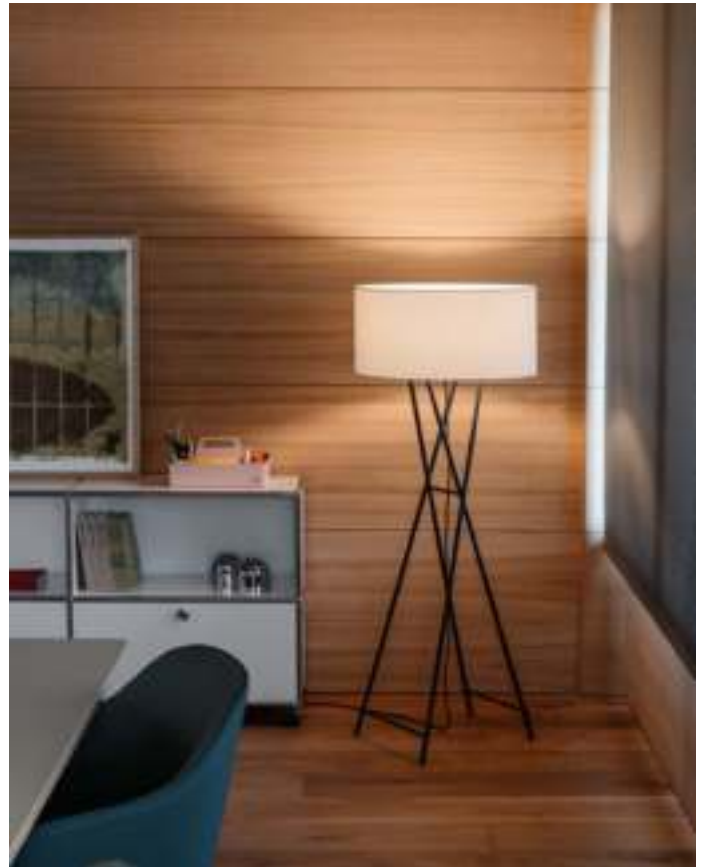

Cala

Joan Gaspar

marset

Cala Metal P145

* Cable length - 2 m.

Cala Metal P145

⦿ E27 LED Globe (ø95) 12W

Black fabric electrical cord

Painted iron structure. White polyester shade, made of a PVC-PET laminated film. Methacrylate diffuser in the lower part of the shade.

Structure

● Black (RAL 9005)

Shade

● Pearl white

[Download](#) Assembly Instructions

[Download](#) 2D

[Download](#) 3D

[Download](#) Energy label

Range

info@marset.com
www.marset.com

The new Cala with a metal stand is even more sophisticated: a structure that is easier on the eyes, and is lighter. Both versions speak the same language: the proportions, the harmony, the cosy light, and now with two different finishes to offer more possibilities.