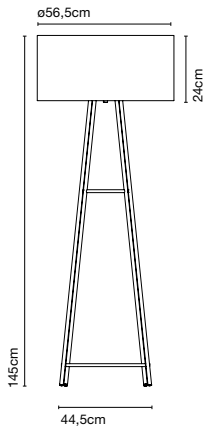

Cala

Joan Gaspar

marset

Cala Metal P145

* Cable length - 2 m.

Cala Metal P145

⦿ E27 LED Globe (ø95) 12W

Black fabric electrical cord

Painted iron structure. White polyester shade, made of a PVC-PET laminated film. Methacrylate diffuser in the lower part of the shade.

Structure

● Black (RAL 9005)

Shade

● Pearl white

[Download](#) Assembly Instructions